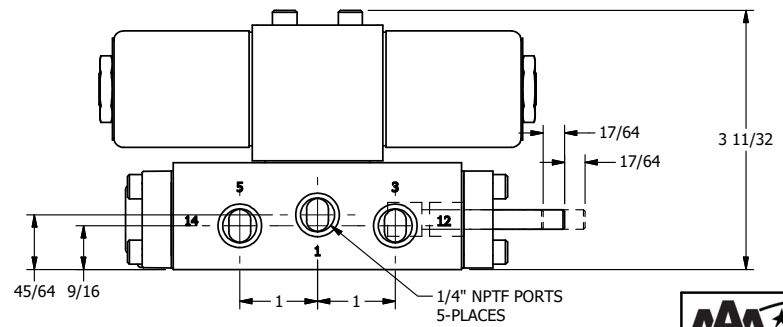

4

3

2

1

**AAA**  
PRODUCTS  
INTERNATIONAL

**AAA PRODUCTS  
INTERNATIONAL**  
7114 Harry Hines Blvd  
Dallas, TX 75235

TITLE: 1/4" SIDE PORT, DBL SOL, 2 POS,  
SPR CTR, SOL SHFT, CLSD CTR SPL,  
CLASSIC SOL, THREADED INDICATOR

DRAWING NO.:  
DIM\_SY2K

THE INFORMATION CONTAINED WITHIN THIS DOCUMENT IS PROPRIETARY TO AAA PRODUCTS AND MAY NOT BE DISCLOSED WITHOUT PRIOR WRITTEN CONSENT

4

3

2

B

B

A