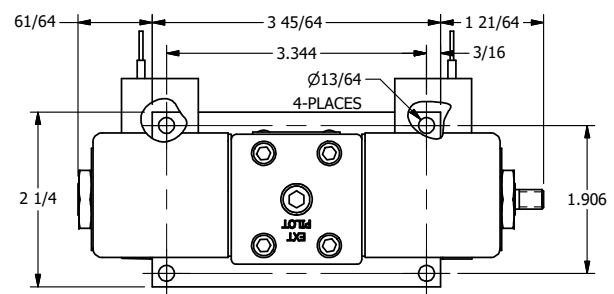

4

3

2

1

**AAA**  
PRODUCTS  
INTERNATIONAL

**AAA PRODUCTS  
INTERNATIONAL**  
7114 Harry Hines Blvd  
Dallas, TX 75235

TITLE: 1/4" SIDE PORT, DBL SOL, 2 POS,  
SPR CTR, SOL SHFT, CLSD CTR SPL,  
CLASSIC SOL, THREADED INDICATOR

DRAWING NO.:  
DIM\_SY2K

THE INFORMATION CONTAINED WITHIN THIS DOCUMENT IS PROPRIETARY TO AAA PRODUCTS AND MAY NOT BE DISCLOSED WITHOUT PRIOR WRITTEN CONSENT

4

3

2

B

B

A