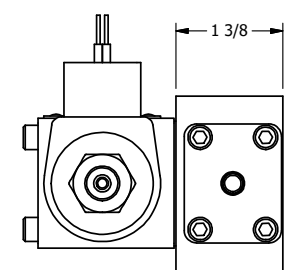

4

3

2

1

**AAA**  
PRODUCTS  
INTERNATIONAL

**AAA PRODUCTS  
INTERNATIONAL**  
7114 Harry Hines Blvd  
Dallas, TX 75235

TITLE: 1/4" SIDE PORT, DBL SOL, 2 POS,  
SPR CTR, SOL SHFT, CLSD CTR SPL,  
CLASSIC SOL, THREADED INDICATOR

DRAWING NO.:  
DIM\_SY2K

THE INFORMATION CONTAINED WITHIN THIS DOCUMENT IS PROPRIETARY TO AAA PRODUCTS AND MAY NOT BE DISCLOSED WITHOUT PRIOR WRITTEN CONSENT

4

3

2

B

B

A