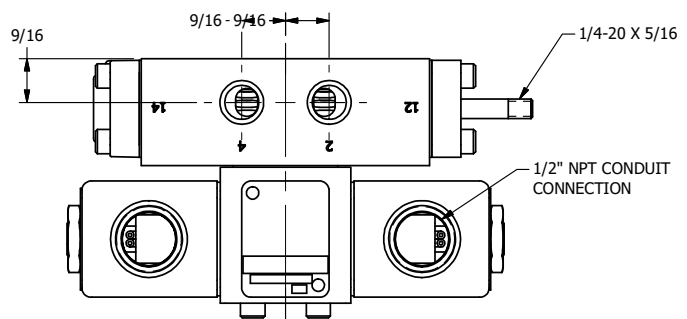

4

3

2

1

**AAA**  
PRODUCTS  
INTERNATIONAL

**AAA PRODUCTS  
INTERNATIONAL**  
7114 Harry Hines Blvd  
Dallas, TX 75235

TITLE: 1/4" SIDE PORT, DBL SOL, 2 POS,  
SPR CTR, SOL SHFT, CLSD CTR SPL,  
CLASSIC SOL, THREADED INDICATOR

DRAWING NO.:  
DIM\_SY2K

THE INFORMATION CONTAINED WITHIN THIS DOCUMENT IS PROPRIETARY TO AAA PRODUCTS AND MAY NOT BE DISCLOSED WITHOUT PRIOR WRITTEN CONSENT

4

3

2

B

B

A