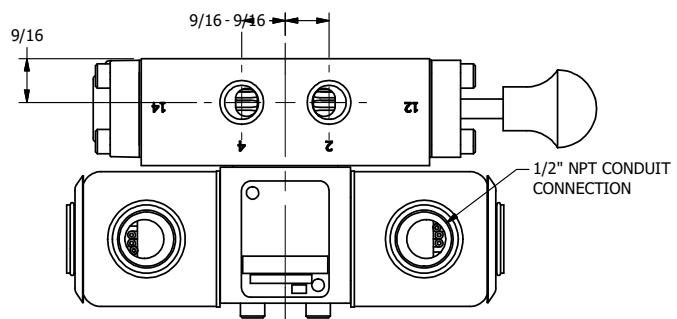

4

3

2

1

AAA
PRODUCTS
INTERNATIONAL

**AAA PRODUCTS
INTERNATIONAL**
7114 Harry Hines Blvd
Dallas, TX 75235

TITLE: 1/4" SIDE PORT, DBL SOL, 2 POS,
SPR CTR, SOL SHFT, FLOAT CTR SPL,
EXPL PROOF, MAN SPL OVRD

DRAWING NO.:
DIM_SY2GXOS