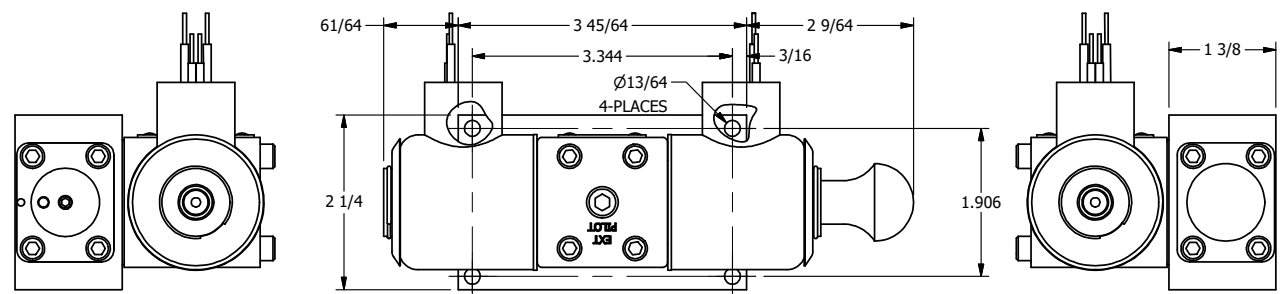

4

3

2

1

AAA
PRODUCTS
INTERNATIONAL

**AAA PRODUCTS
INTERNATIONAL**
7114 Harry Hines Blvd
Dallas, TX 75235

TITLE: 1/4" SIDE PORT, DBL SOL, 2 POS,
SPR CTR, SOL SHFT, FLOAT CTR SPL,
EXPL PROOF, MAN SPL OVRD

DRAWING NO.:
DIM_SY2GXOS