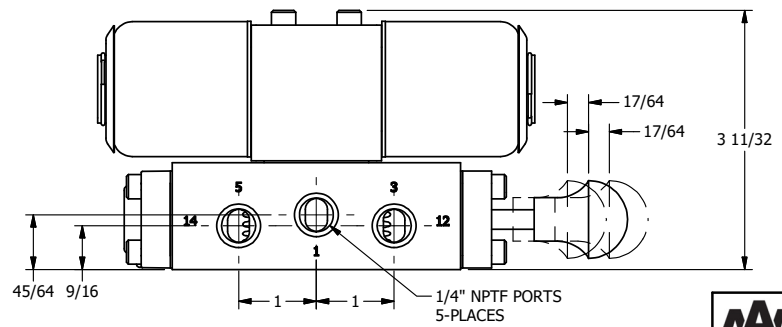

4

3

2

1

AAA
PRODUCTS
INTERNATIONAL

**AAA PRODUCTS
INTERNATIONAL**
7114 Harry Hines Blvd
Dallas, TX 75235

TITLE: 1/4" SIDE PORT, DBL SOL, 2 POS,
SPR CTR, SOL SHFT, FLOAT CTR SPL,
EXPL PROOF, MAN SPL OVRD

DRAWING NO.:
DIM_SY2GXOS