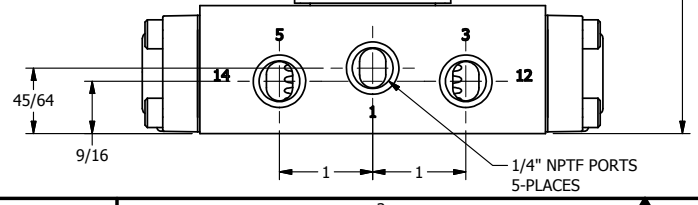

4

3

2

1

1/2" NPT CONDUIT CONNECTION

1/4" NPTF PORTS 5-PLACES

AAA
PRODUCTS
INTERNATIONAL

AAA PRODUCTS INTERNATIONAL
7114 Harry Hines Blvd
Dallas, TX 75235

TITLE: 1/4" SIDE PORT, DBL SOL, 3 POS,
SPR CTR, SOL RTRN, FLOAT CTR SPL,
EXPL PROOF, PUSH OVRD

DRAWING NO.:
DIM_SY2GXOP

THE INFORMATION CONTAINED WITHIN THIS DOCUMENT IS PROPRIETARY TO AAA PRODUCTS AND MAY NOT BE DISCLOSED WITHOUT PRIOR WRITTEN CONSENT