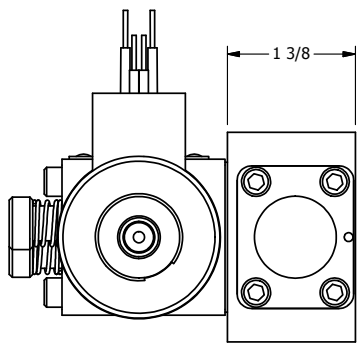

4

3

2

1

1/2" NPT CONDUIT CONNECTION

1/4" NPTF PORTS 5-PLACES

AAA
PRODUCTS
INTERNATIONAL

AAA PRODUCTS INTERNATIONAL
7114 Harry Hines Blvd
Dallas, TX 75235

TITLE: 1/4" SIDE PORT, DBL SOL, 3 POS,
SPR CTR, SOL RTRN, FLOAT CTR SPL,
EXPL PROOF, PUSH OVRD

DRAWING NO.:
DIM_SY2GXOP

THE INFORMATION CONTAINED WITHIN THIS DOCUMENT IS PROPRIETARY TO AAA PRODUCTS AND MAY NOT BE DISCLOSED WITHOUT PRIOR WRITTEN CONSENT