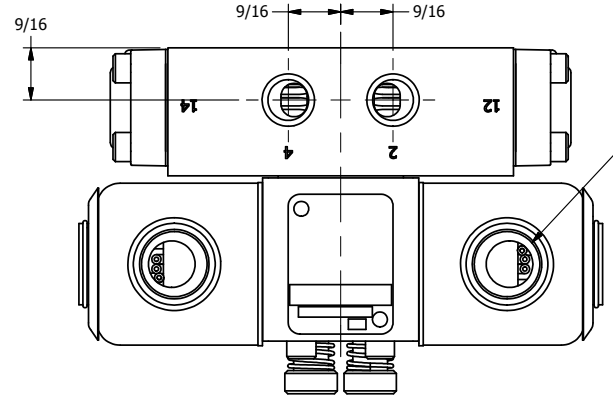

4

3

2

1

1/2" NPT CONDUIT CONNECTION

1/4" NPTF PORTS 5-PLACES

AAA
PRODUCTS
INTERNATIONAL

AAA PRODUCTS INTERNATIONAL
7114 Harry Hines Blvd
Dallas, TX 75235

TITLE: 1/4" SIDE PORT, DBL SOL, 3 POS,
SPR CTR, SOL RTRN, FLOAT CTR SPL,
EXPL PROOF, PUSH OVRD

DRAWING NO.:
DIM_SY2GXOP

THE INFORMATION CONTAINED WITHIN THIS DOCUMENT IS PROPRIETARY TO AAA PRODUCTS AND MAY NOT BE DISCLOSED WITHOUT PRIOR WRITTEN CONSENT