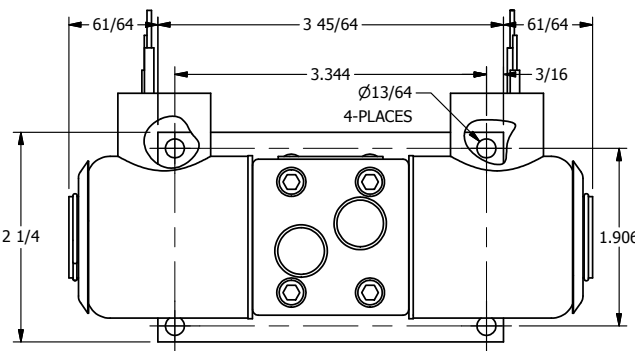

4

3

2

1

1/2" NPT CONDUIT CONNECTION

1/4" NPTF PORTS 5-PLACES

AAA
PRODUCTS
INTERNATIONAL

AAA PRODUCTS INTERNATIONAL
7114 Harry Hines Blvd
Dallas, TX 75235

TITLE: 1/4" SIDE PORT, DBL SOL, 3 POS,
SPR CTR, SOL RTRN, FLOAT CTR SPL,
EXPL PROOF, PUSH OVRD

DRAWING NO.:
DIM_SY2GXOP

THE INFORMATION CONTAINED WITHIN THIS DOCUMENT IS PROPRIETARY TO AAA PRODUCTS AND MAY NOT BE DISCLOSED WITHOUT PRIOR WRITTEN CONSENT