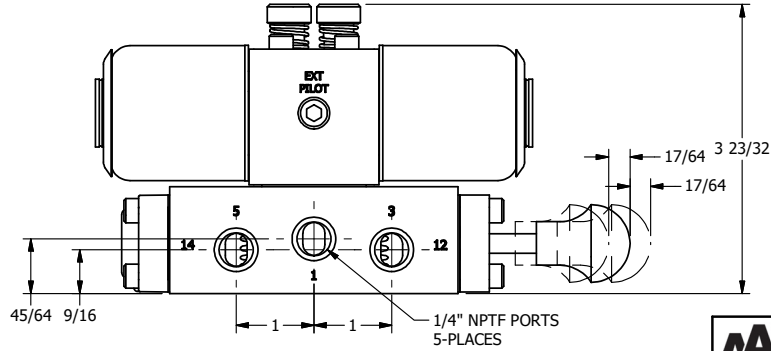

4

3

2

1

4

3

2

AAA
PRODUCTS
INTERNATIONAL

**AAA PRODUCTS
INTERNATIONAL**
7114 Harry Hines Blvd
Dallas, TX 75235

TITLE: 1/4" SIDE PORT, DBL SOL, 2 POS,
FLOAT SPR CTR, EXPL PROOF,
LCKNG OVRD, MAN SPL OVRD

DRAWING NO.:
DIM_SY2GXOOS

THE INFORMATION CONTAINED WITHIN THIS DOCUMENT IS PROPRIETARY TO AAA PRODUCTS AND MAY NOT BE DISCLOSED WITHOUT PRIOR WRITTEN CONSENT