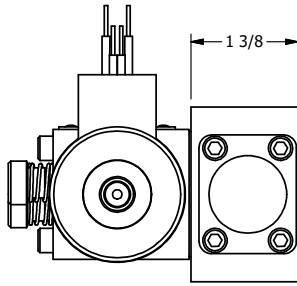

4

3

2

1

4

3

2

AAA
PRODUCTS
INTERNATIONAL

**AAA PRODUCTS
INTERNATIONAL**
7114 Harry Hines Blvd
Dallas, TX 75235

TITLE: 1/4" SIDE PORT, DBL SOL, 2 POS,
FLOAT SPR CTR, EXPL PROOF,
LCKNG OVRD, MAN SPL OVRD

DRAWING NO.:
DIM_SY2GXOOS

THE INFORMATION CONTAINED WITHIN THIS DOCUMENT IS PROPRIETARY TO AAA PRODUCTS AND MAY NOT BE DISCLOSED WITHOUT PRIOR WRITTEN CONSENT