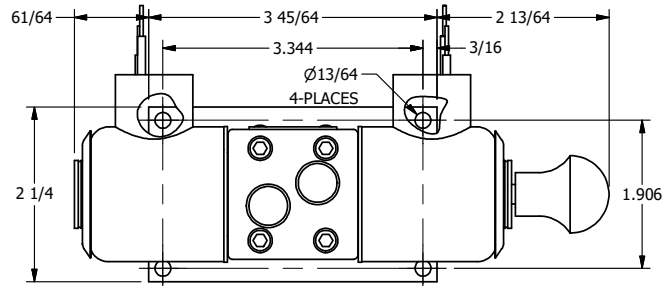

4

3

2

1

4

3

2

AAA
PRODUCTS
INTERNATIONAL

**AAA PRODUCTS
INTERNATIONAL**
7114 Harry Hines Blvd
Dallas, TX 75235

TITLE: 1/4" SIDE PORT, DBL SOL, 2 POS,
FLOAT SPR CTR, EXPL PROOF,
LCKNG OVRD, MAN SPL OVRD

DRAWING NO.:
DIM_SY2GXOOS

THE INFORMATION CONTAINED WITHIN THIS DOCUMENT IS PROPRIETARY TO AAA PRODUCTS AND MAY NOT BE DISCLOSED WITHOUT PRIOR WRITTEN CONSENT