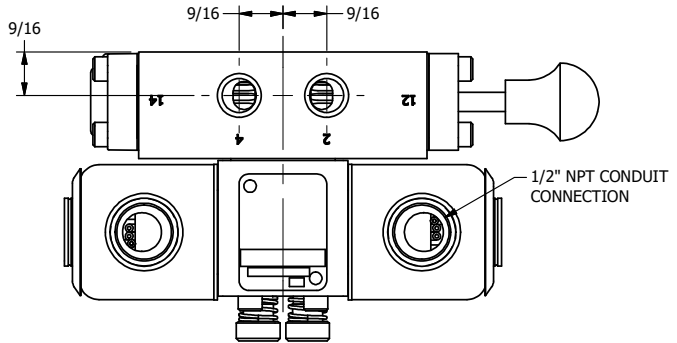

4

3

2

1

4

3

2

AAA
PRODUCTS
INTERNATIONAL

**AAA PRODUCTS
INTERNATIONAL**
7114 Harry Hines Blvd
Dallas, TX 75235

TITLE: 1/4" SIDE PORT, DBL SOL, 2 POS,
FLOAT SPR CTR, EXPL PROOF,
LCKNG OVRD, MAN SPL OVRD

DRAWING NO.:
DIM_SY2GXOOS

THE INFORMATION CONTAINED WITHIN THIS DOCUMENT IS PROPRIETARY TO AAA PRODUCTS AND MAY NOT BE DISCLOSED WITHOUT PRIOR WRITTEN CONSENT