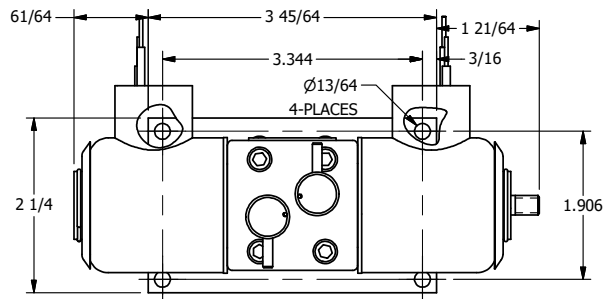

4

3

2

1

AAA
PRODUCTS
INTERNATIONAL
7114 Harry Hines Blvd
Dallas, TX 75235

TITLE: 1/4" SIDE PORT, DBL SOL, 2 POS,
FLOAT SPR CTR, EXPL PROOF,
NON-LCKNG OVRD, THRD INDCTR PIN

DRAWING NO.:
DIM_SY2GXONK

THE INFORMATION CONTAINED WITHIN THIS DOCUMENT IS PROPRIETARY TO AAA PRODUCTS AND MAY NOT BE DISCLOSED WITHOUT PRIOR WRITTEN CONSENT