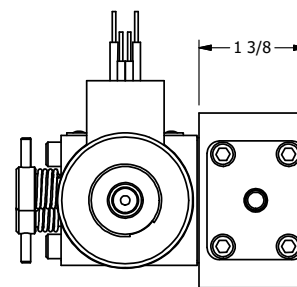

4

3

2

1

AAA
PRODUCTS
INTERNATIONAL
7114 Harry Hines Blvd
Dallas, TX 75235

TITLE: 1/4" SIDE PORT, DBL SOL, 2 POS,
FLOAT SPR CTR, EXPL PROOF,
NON-LCKNG OVRD, THRD INDCTR PIN

DRAWING NO.:
DIM_SY2GXONK

THE INFORMATION CONTAINED WITHIN THIS DOCUMENT IS PROPRIETARY TO AAA PRODUCTS AND MAY NOT BE DISCLOSED WITHOUT PRIOR WRITTEN CONSENT