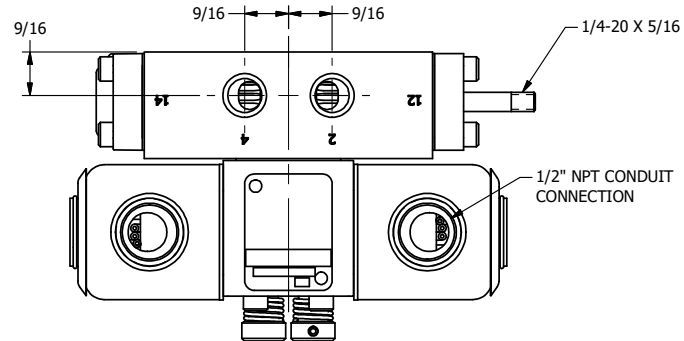

4

3

2

1

AAA
PRODUCTS
INTERNATIONAL
7114 Harry Hines Blvd
Dallas, TX 75235

TITLE: 1/4" SIDE PORT, DBL SOL, 2 POS,
FLOAT SPR CTR, EXPL PROOF,
NON-LCKNG OVRD, THRD INDCTR PIN

DRAWING NO.:
DIM_SY2GXONK

THE INFORMATION CONTAINED WITHIN THIS DOCUMENT IS PROPRIETARY TO AAA PRODUCTS AND MAY NOT BE DISCLOSED WITHOUT PRIOR WRITTEN CONSENT