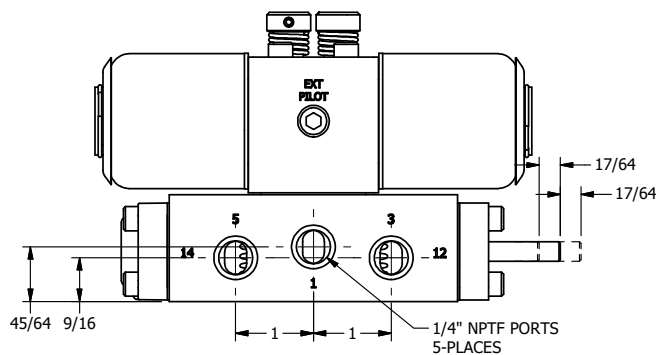

4

3

2

1

AAA
PRODUCTS
INTERNATIONAL
7114 Harry Hines Blvd
Dallas, TX 75235

TITLE: 1/4" SIDE PORT, DBL SOL, 2 POS,
FLOAT SPR CTR, EXPL PROOF,
NON-LCKNG OVRD, THRD INDCTR PIN

DRAWING NO.:
DIM_SY2GXONK

THE INFORMATION CONTAINED WITHIN THIS DOCUMENT IS PROPRIETARY TO AAA PRODUCTS AND MAY NOT BE DISCLOSED WITHOUT PRIOR WRITTEN CONSENT