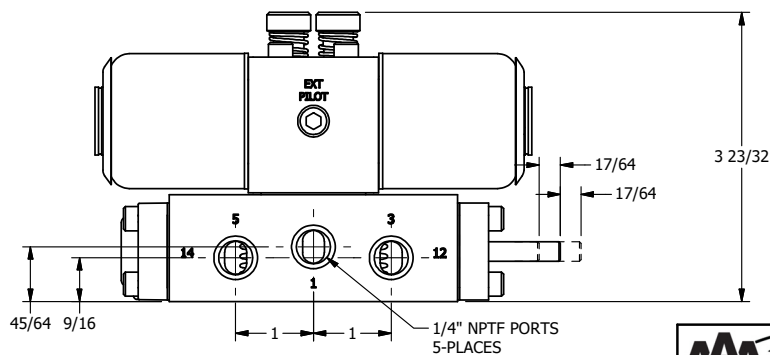

4

3

2

1

**AAA**  
PRODUCTS  
INTERNATIONAL

**AAA PRODUCTS INTERNATIONAL**  
7114 Harry Hines Blvd  
Dallas, TX 75235

TITLE: 1/4" SIDE PORT, DBL SOL, 2 POS,  
FLOAT SPR CTR, EXPL PROOF,  
LCKNG OVRD, THREADED INDCTR PIN

DRAWING NO.:  
DIM\_SY2GXOK

THE INFORMATION CONTAINED WITHIN THIS DOCUMENT IS PROPRIETARY TO AAA PRODUCTS AND MAY NOT BE DISCLOSED WITHOUT PRIOR WRITTEN CONSENT

4

3

2

1