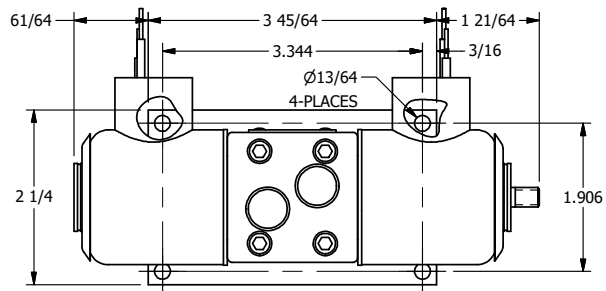

4

3

2

1

**AAA**  
PRODUCTS  
INTERNATIONAL

**AAA PRODUCTS INTERNATIONAL**  
7114 Harry Hines Blvd  
Dallas, TX 75235

TITLE: 1/4" SIDE PORT, DBL SOL, 2 POS,  
FLOAT SPR CTR, EXPL PROOF,  
LCKNG OVRD, THREADED INDCTR PIN

DRAWING NO.:  
DIM\_SY2GXOK

THE INFORMATION CONTAINED WITHIN THIS DOCUMENT IS PROPRIETARY TO AAA PRODUCTS AND MAY NOT BE DISCLOSED WITHOUT PRIOR WRITTEN CONSENT

4

3

2

1