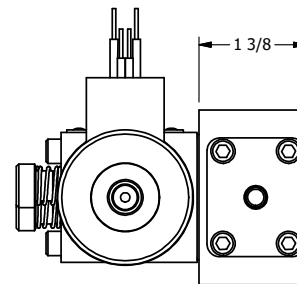

4

3

2

1

**AAA**  
PRODUCTS  
INTERNATIONAL

**AAA PRODUCTS INTERNATIONAL**  
7114 Harry Hines Blvd  
Dallas, TX 75235

TITLE: 1/4" SIDE PORT, DBL SOL, 2 POS,  
FLOAT SPR CTR, EXPL PROOF,  
LCKNG OVRD, THREADED INDCTR PIN

DRAWING NO.:  
DIM\_SY2GXOK

THE INFORMATION CONTAINED WITHIN THIS DOCUMENT IS PROPRIETARY TO AAA PRODUCTS AND MAY NOT BE DISCLOSED WITHOUT PRIOR WRITTEN CONSENT

4

3

2

1