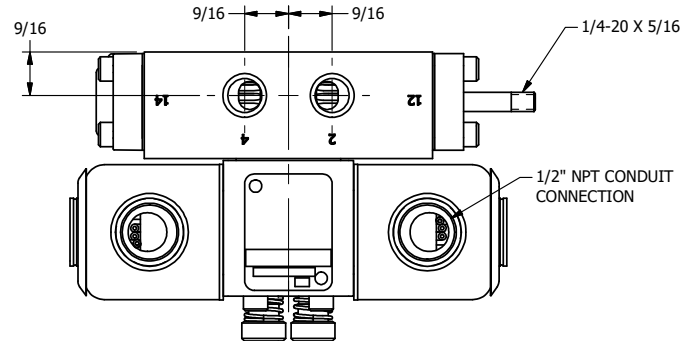

4

3

2

1

**AAA**  
PRODUCTS  
INTERNATIONAL

**AAA PRODUCTS INTERNATIONAL**  
7114 Harry Hines Blvd  
Dallas, TX 75235

TITLE: 1/4" SIDE PORT, DBL SOL, 2 POS,  
FLOAT SPR CTR, EXPL PROOF,  
LCKNG OVRD, THREADED INDCTR PIN

DRAWING NO.:  
DIM\_SY2GXOK

THE INFORMATION CONTAINED WITHIN THIS DOCUMENT IS PROPRIETARY TO AAA PRODUCTS AND MAY NOT BE DISCLOSED WITHOUT PRIOR WRITTEN CONSENT

4

3

2

1