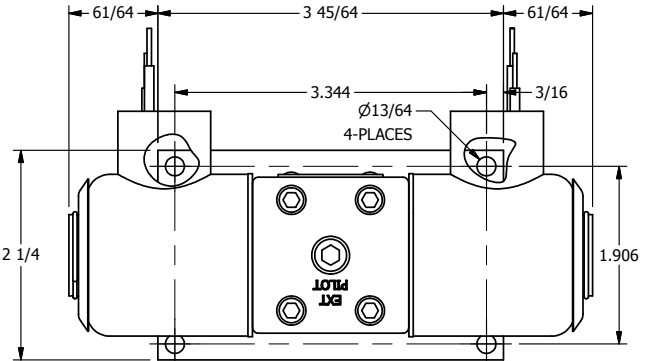

4

3

2

1

AAA
PRODUCTS
INTERNATIONAL

AAA PRODUCTS INTERNATIONAL
7114 Harry Hines Blvd
Dallas, TX 75235

TITLE: 1/4" SIDE PORT, DBL SOL, 3 POS,
SPR CTR, SOL RTRN, FLOAT CTR SPL,
EXPL PROOF

PART NO.:
DIM_SY2GX