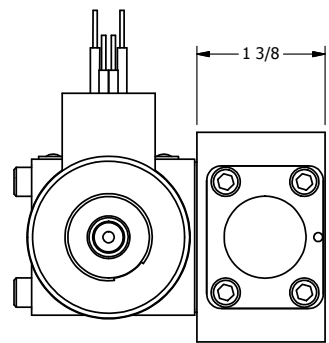

4

3

2

1

AAA
PRODUCTS
INTERNATIONAL

AAA PRODUCTS INTERNATIONAL
7114 Harry Hines Blvd
Dallas, TX 75235

TITLE: 1/4" SIDE PORT, DBL SOL, 3 POS,
SPR CTR, SOL RTRN, FLOAT CTR SPL,
EXPL PROOF

PART NO.:
DIM_SY2GX