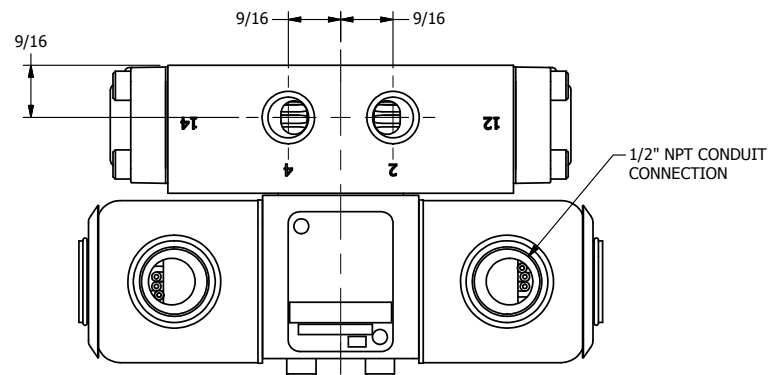

4

3

2

1

AAA
PRODUCTS
INTERNATIONAL

AAA PRODUCTS INTERNATIONAL
7114 Harry Hines Blvd
Dallas, TX 75235

TITLE: 1/4" SIDE PORT, DBL SOL, 3 POS,
SPR CTR, SOL RTRN, FLOAT CTR SPL,
EXPL PROOF

PART NO.:
DIM_SY2GX