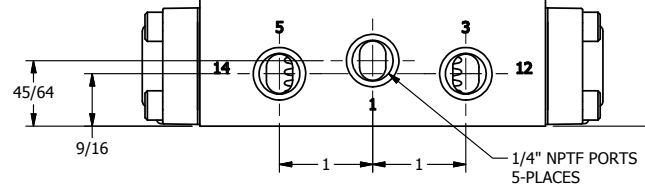

4

3

2

1

AAA
PRODUCTS
INTERNATIONAL

AAA PRODUCTS INTERNATIONAL
7114 Harry Hines Blvd
Dallas, TX 75235

TITLE: 1/4" SIDE PORT, DBL SOL, 3 POS,
SPR CTR, SOL RTRN, FLOAT CTR SPL,
EXPL PROOF

PART NO.:
DIM_SY2GX