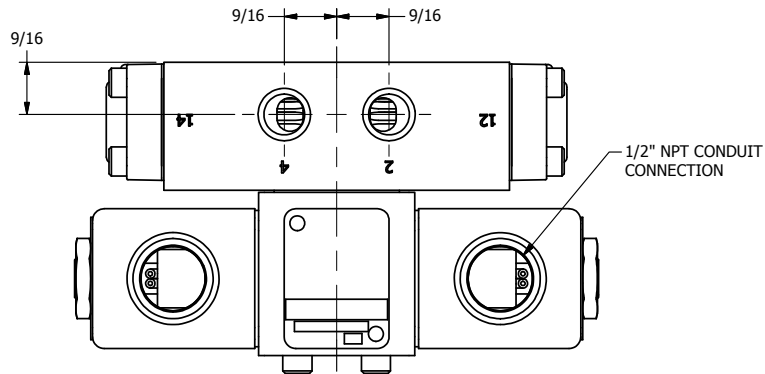

4

3

2

1

**AAA**  
PRODUCTS  
INTERNATIONAL

**AAA PRODUCTS  
INTERNATIONAL**  
7114 Harry Hines Blvd  
Dallas, TX 75235

TITLE: 1/4" SIDE PORT, DBL SOL, 3 POS,  
SPR CTR, SOL RTRN, FLOAT CTR SPL,  
CLASSIC SOL, TAPPED VENT

DRAWING NO.:  
DIM\_SY2GT

THE INFORMATION CONTAINED WITHIN THIS DOCUMENT IS PROPRIETARY TO AAA PRODUCTS AND MAY NOT BE DISCLOSED WITHOUT PRIOR WRITTEN CONSENT