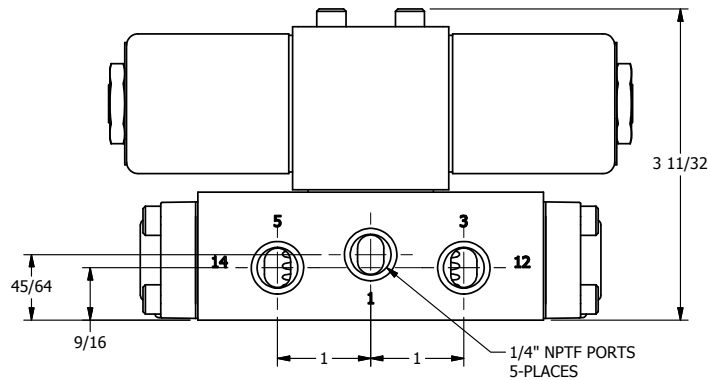

4

3

2

1

**AAA**  
PRODUCTS  
INTERNATIONAL

**AAA PRODUCTS  
INTERNATIONAL**  
7114 Harry Hines Blvd  
Dallas, TX 75235

TITLE: 1/4" SIDE PORT, DBL SOL, 3 POS,  
SPR CTR, SOL RTRN, FLOAT CTR SPL,  
CLASSIC SOL, TAPPED VENT

DRAWING NO.:  
DIM\_SY2GT

THE INFORMATION CONTAINED WITHIN THIS DOCUMENT IS PROPRIETARY TO AAA PRODUCTS AND MAY NOT BE DISCLOSED WITHOUT PRIOR WRITTEN CONSENT