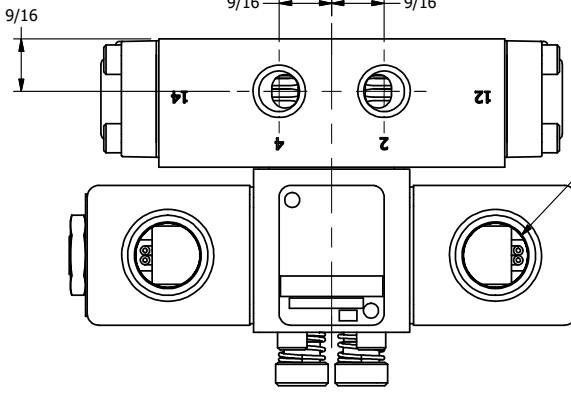

4

3

2

1

1/2" NPT CONDUIT CONNECTION

1/8" NPTF VENT

EXT PILOT

3 23/32

1/4" NPTF PORTS 5-PLACES

AAA
PRODUCTS INTERNATIONAL

AAA PRODUCTS INTERNATIONAL
7114 Harry Hines Blvd
Dallas, TX 75235

TITLE: 1/4" SIDE PORT, DBL SOL, 3 POS,
FLOAT SPR CTR, CLASSIC SOL,
LCKNG OVRD, THD VENT