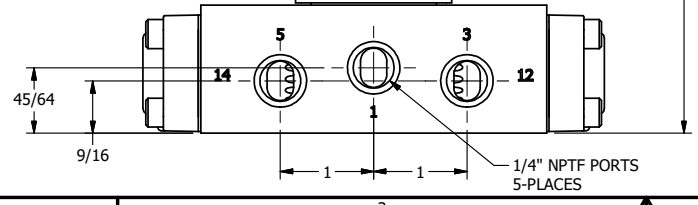

4

3

2

1

1/2" NPT CONDUIT CONNECTION

1/8" NPTF VENT

EXT PILOT

3 23/32

1/4" NPTF PORTS 5-PLACES

AAA
PRODUCTS INTERNATIONAL

AAA PRODUCTS INTERNATIONAL
7114 Harry Hines Blvd
Dallas, TX 75235

TITLE: 1/4" SIDE PORT, DBL SOL, 3 POS,
FLOAT SPR CTR, CLASSIC SOL,
LCKNG OVRD, THD VENT