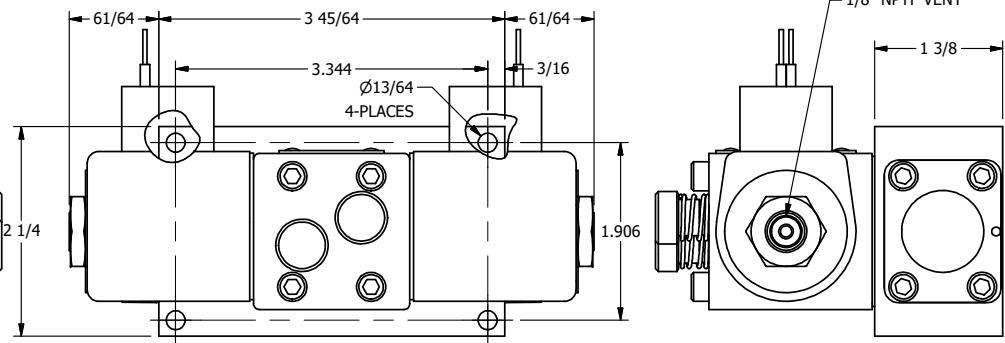

4

3

2

1

1/2" NPT CONDUIT CONNECTION

1/8" NPTF VENT

EXT PILOT

3 23/32

1/4" NPTF PORTS 5-PLACES

AAA
PRODUCTS INTERNATIONAL

AAA PRODUCTS INTERNATIONAL
7114 Harry Hines Blvd
Dallas, TX 75235

TITLE: 1/4" SIDE PORT, DBL SOL, 3 POS,
FLOAT SPR CTR, CLASSIC SOL,
LCKNG OVRD, THD VENT