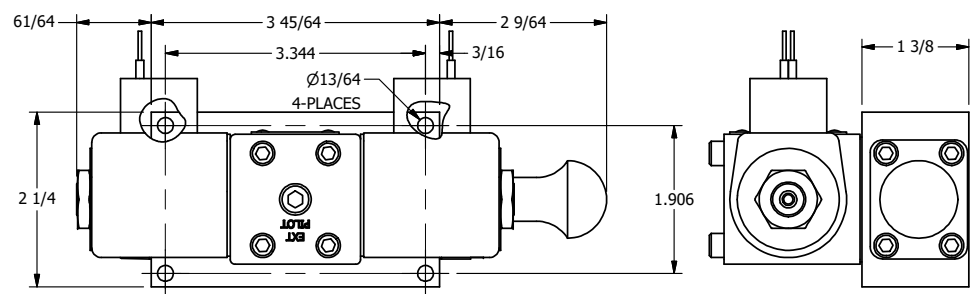

4

3

2

1

AAA
PRODUCTS
INTERNATIONAL

AAA PRODUCTS INTERNATIONAL
7114 Harry Hines Blvd
Dallas, TX 75235

TITLE: 1/4" SIDE PORT, DBL SOL, 2 POS,
SPR CTR, SOL SHFT, FLOAT CTR SPL,
CLASSIC SOL, MAN SPL OVRD

DRAWING NO.:
DIM_SY2GOS