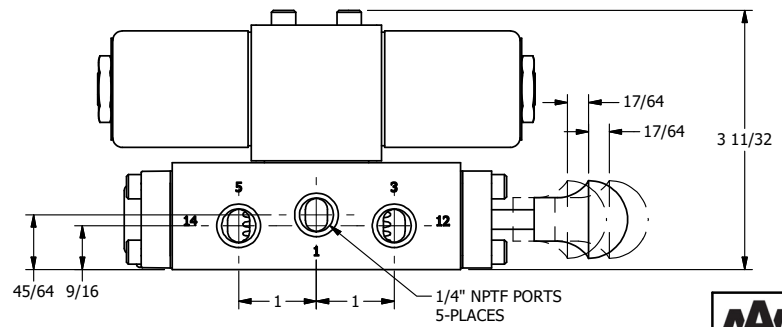

4

3

2

1

AAA
PRODUCTS
INTERNATIONAL

AAA PRODUCTS INTERNATIONAL
7114 Harry Hines Blvd
Dallas, TX 75235

TITLE: 1/4" SIDE PORT, DBL SOL, 2 POS,
SPR CTR, SOL SHFT, FLOAT CTR SPL,
CLASSIC SOL, MAN SPL OVRD

DRAWING NO.:
DIM_SY2GOS