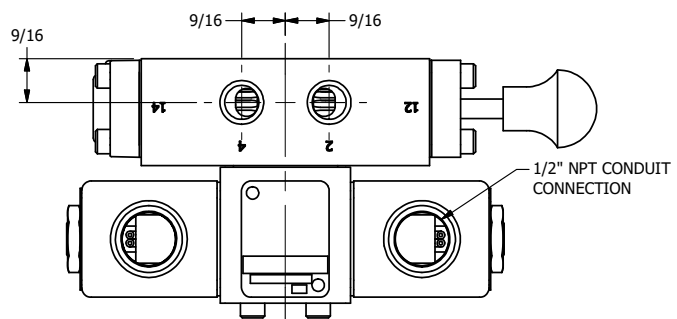

4

3

2

1

AAA
PRODUCTS
INTERNATIONAL

AAA PRODUCTS INTERNATIONAL
7114 Harry Hines Blvd
Dallas, TX 75235

TITLE: 1/4" SIDE PORT, DBL SOL, 2 POS,
SPR CTR, SOL SHFT, FLOAT CTR SPL,
CLASSIC SOL, MAN SPL OVRD

DRAWING NO.:
DIM_SY2GOS