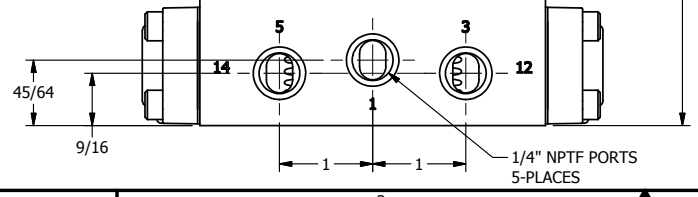

4

3

2

1

1/2" NPT CONDUIT CONNECTION

1/4" NPTF PORTS 5-PLACES

**AAA**  
PRODUCTS  
INTERNATIONAL

**AAA PRODUCTS INTERNATIONAL**  
7114 Harry Hines Blvd  
Dallas, TX 75235

TITLE: 1/4" SIDE PORT, DBL SOL, 3 POS,  
SPR CTR, SOL RTRN, FLOAT CTR SPL,  
CLASSIC SOL, PUSH OVRD

DRAWING NO.:  
DIM\_SY2GOP

THE INFORMATION CONTAINED WITHIN THIS DOCUMENT IS PROPRIETARY TO AAA PRODUCTS AND MAY NOT BE DISCLOSED WITHOUT PRIOR WRITTEN CONSENT