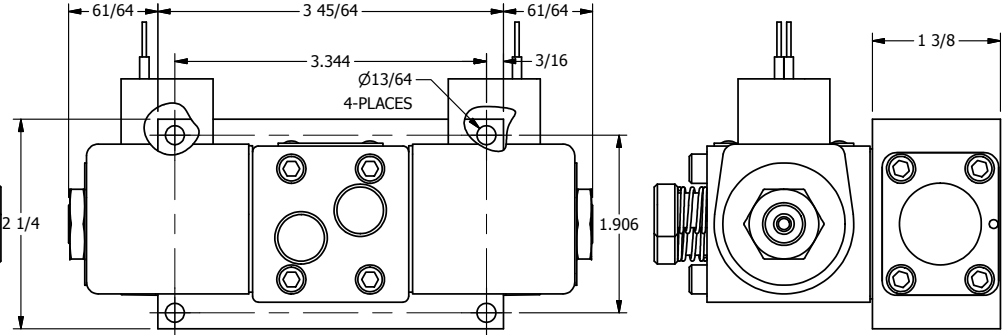

4

3

2

1

1/2" NPT CONDUIT CONNECTION

1/4" NPTF PORTS 5-PLACES

**AAA**  
PRODUCTS  
INTERNATIONAL

**AAA PRODUCTS INTERNATIONAL**  
7114 Harry Hines Blvd  
Dallas, TX 75235

TITLE: 1/4" SIDE PORT, DBL SOL, 3 POS,  
SPR CTR, SOL RTRN, FLOAT CTR SPL,  
CLASSIC SOL, PUSH OVRD

DRAWING NO.:  
DIM\_SY2GOP

THE INFORMATION CONTAINED WITHIN THIS DOCUMENT IS PROPRIETARY TO AAA PRODUCTS AND MAY NOT BE DISCLOSED WITHOUT PRIOR WRITTEN CONSENT