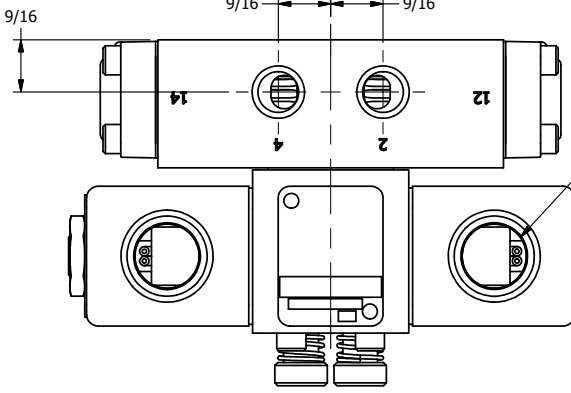

4

3

2

1

1/2" NPT CONDUIT CONNECTION

1/4" NPTF PORTS 5-PLACES

**AAA**  
PRODUCTS  
INTERNATIONAL

**AAA PRODUCTS INTERNATIONAL**  
7114 Harry Hines Blvd  
Dallas, TX 75235

TITLE: 1/4" SIDE PORT, DBL SOL, 3 POS,  
SPR CTR, SOL RTRN, FLOAT CTR SPL,  
CLASSIC SOL, PUSH OVRD

DRAWING NO.:  
DIM\_SY2GOP

THE INFORMATION CONTAINED WITHIN THIS DOCUMENT IS PROPRIETARY TO AAA PRODUCTS AND MAY NOT BE DISCLOSED WITHOUT PRIOR WRITTEN CONSENT