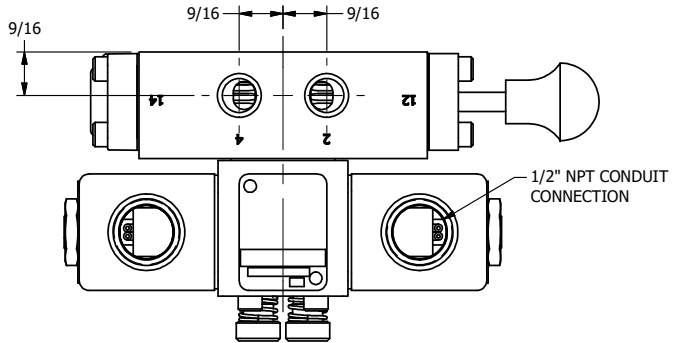

4

3

2

1

4

3

2

AAA
PRODUCTS
INTERNATIONAL

**AAA PRODUCTS
INTERNATIONAL**
7114 Harry Hines Blvd
Dallas, TX 75235

TITLE: 1/4" SIDE PORT, DBL SOL, 2 POS,
FLOAT SPR CTR, CLASSIC SOL,
LCKNG OVRD, MAN SPL OVRD

DRAWING NO.:
DIM_SY2GOOS

THE INFORMATION CONTAINED WITHIN THIS DOCUMENT IS PROPRIETARY TO AAA PRODUCTS AND MAY NOT BE DISCLOSED WITHOUT PRIOR WRITTEN CONSENT