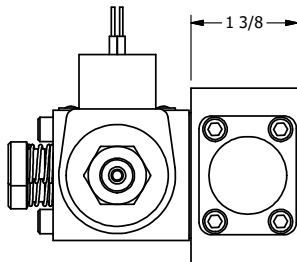

4

3

2

1

4

3

2

AAA
PRODUCTS
INTERNATIONAL

**AAA PRODUCTS
INTERNATIONAL**
7114 Harry Hines Blvd
Dallas, TX 75235

TITLE: 1/4" SIDE PORT, DBL SOL, 2 POS,
FLOAT SPR CTR, CLASSIC SOL,
LCKNG OVRD, MAN SPL OVRD

DRAWING NO.:
DIM_SY2GOOS

THE INFORMATION CONTAINED WITHIN THIS DOCUMENT IS PROPRIETARY TO AAA PRODUCTS AND MAY NOT BE DISCLOSED WITHOUT PRIOR WRITTEN CONSENT