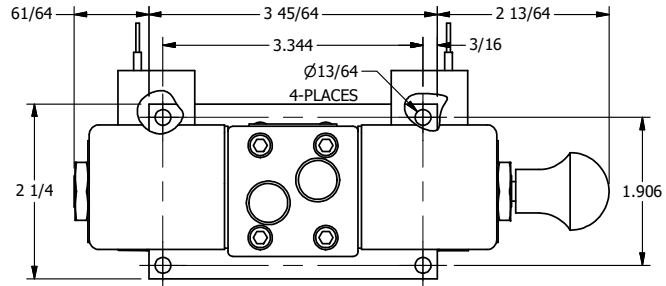

4

3

2

1

4

3

2

AAA
PRODUCTS
INTERNATIONAL

**AAA PRODUCTS
INTERNATIONAL**
7114 Harry Hines Blvd
Dallas, TX 75235

TITLE: 1/4" SIDE PORT, DBL SOL, 2 POS,
FLOAT SPR CTR, CLASSIC SOL,
LCKNG OVRD, MAN SPL OVRD

DRAWING NO.:
DIM_SY2GOOS

THE INFORMATION CONTAINED WITHIN THIS DOCUMENT IS PROPRIETARY TO AAA PRODUCTS AND MAY NOT BE DISCLOSED WITHOUT PRIOR WRITTEN CONSENT