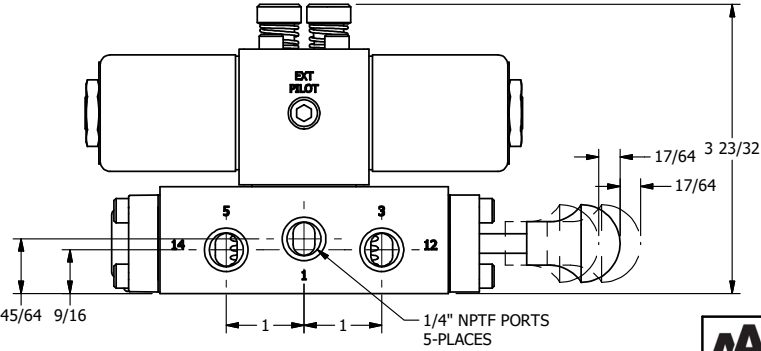

4

3

2

1

4

3

2

AAA
PRODUCTS
INTERNATIONAL

**AAA PRODUCTS
INTERNATIONAL**
7114 Harry Hines Blvd
Dallas, TX 75235

TITLE: 1/4" SIDE PORT, DBL SOL, 2 POS,
FLOAT SPR CTR, CLASSIC SOL,
LCKNG OVRD, MAN SPL OVRD

DRAWING NO.:
DIM_SY2GOOS

THE INFORMATION CONTAINED WITHIN THIS DOCUMENT IS PROPRIETARY TO AAA PRODUCTS AND MAY NOT BE DISCLOSED WITHOUT PRIOR WRITTEN CONSENT