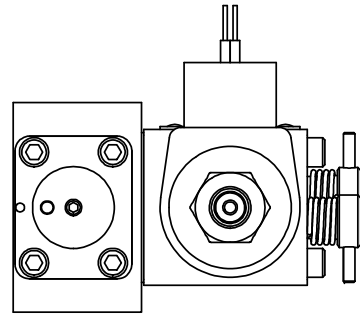

4

3

2

1

1/2" NPT CONDUIT CONNECTION

Ø13/64
4-PLACES

1/8" NPT TAPPED VENT
2-PLACES

B

B

A

A

1/4" NPT PORTS
5-PLACES

4

3

2

1

AAA
PRODUCTS
INTERNATIONAL

AAA PRODUCTS INTERNATIONAL
7114 Harry Hines Blvd
Dallas, TX 75235

TITLE: 1/4" SIDE PORT, DBL SOL, 3 POS,
FLOAT SPR CTR, CLASSIC,
NON-LCKNG OVRD, TPD VENT

DRAWING NO.:
DIM_SY2GONT