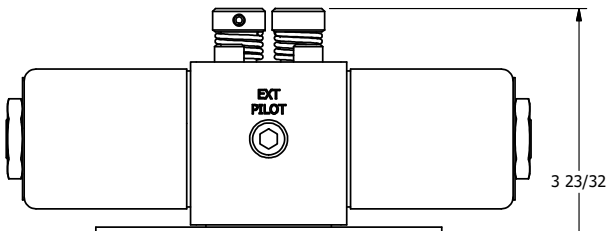

4

3

2

1

1/2" NPT CONDUIT CONNECTION

Ø13/64
4-PLACES

1/8" NPT TAPPED VENT
2-PLACES

B

B

A

A

1/4" NPT PORTS
5-PLACES

4

3

2

1