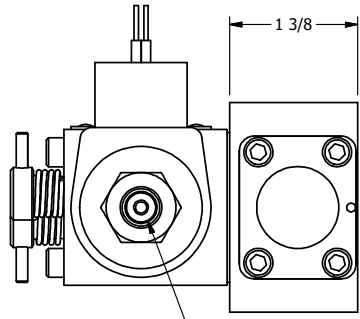

4

3

2

1

1/2" NPT CONDUIT CONNECTION

Ø13/64
4-PLACES

1/8" NPT TAPPED VENT
2-PLACES

B

B

A

A

1/4" NPT PORTS
5-PLACES

4

3

2

1

AAA
PRODUCTS
INTERNATIONAL

AAA PRODUCTS INTERNATIONAL
7114 Harry Hines Blvd
Dallas, TX 75235

TITLE: 1/4" SIDE PORT, DBL SOL, 3 POS,
FLOAT SPR CTR, CLASSIC,
NON-LCKNG OVRD, TPD VENT

DRAWING NO.:
DIM_SY2GONT