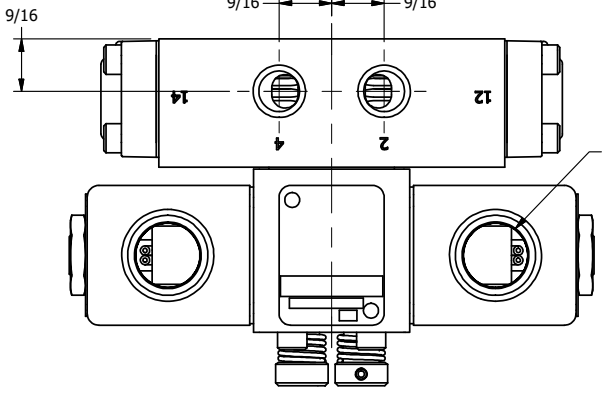

4

3

2

1

1/2" NPT CONDUIT CONNECTION

Ø13/64
4-PLACES

1/8" NPT TAPPED VENT
2-PLACES

B

B

A

A

1/4" NPT PORTS
5-PLACES

4

3

2

1

AAA
PRODUCTS
INTERNATIONAL

AAA PRODUCTS INTERNATIONAL
7114 Harry Hines Blvd
Dallas, TX 75235

TITLE: 1/4" SIDE PORT, DBL SOL, 3 POS,
FLOAT SPR CTR, CLASSIC,
NON-LCKNG OVRD, TPD VENT

DRAWING NO.:
DIM_SY2GONT