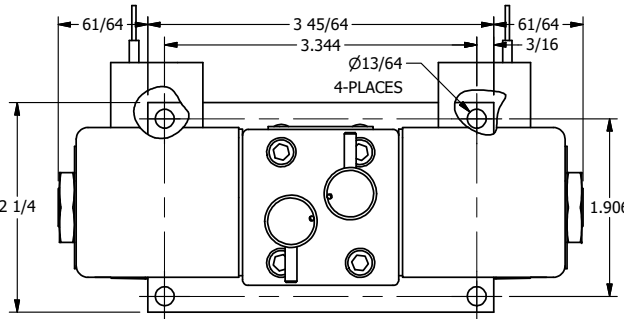

4

3

2

1

1/2" NPT CONDUIT CONNECTION

Ø13/64
4-PLACES

1/8" NPT TAPPED VENT
2-PLACES

B

B

A

A

1/4" NPT PORTS
5-PLACES

4

3

2

1

AAA
PRODUCTS
INTERNATIONAL

AAA PRODUCTS INTERNATIONAL
7114 Harry Hines Blvd
Dallas, TX 75235

TITLE: 1/4" SIDE PORT, DBL SOL, 3 POS,
FLOAT SPR CTR, CLASSIC,
NON-LCKNG OVRD, TPD VENT

DRAWING NO.:
DIM_SY2GONT