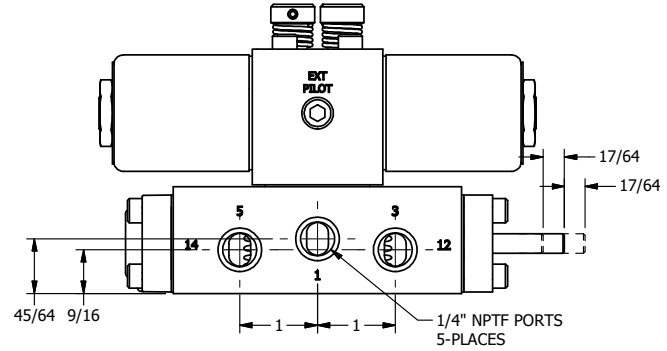

4

3

2

1

4

3

2

AAA
PRODUCTS
INTERNATIONAL

**AAA PRODUCTS
INTERNATIONAL**
7114 Harry Hines Blvd
Dallas, TX 75235

TITLE: 1/4" SIDE PORT, DBL SOL, 2 POS,
FLOAT SPR CTR, CLASSIC SOL,
NON-LCKNG OVRD, THRD INDCTR PIN

DRAWING NO.:
DIM_SY2GONK

THE INFORMATION CONTAINED WITHIN THIS DOCUMENT IS PROPRIETARY TO AAA PRODUCTS AND MAY NOT BE DISCLOSED WITHOUT PRIOR WRITTEN CONSENT