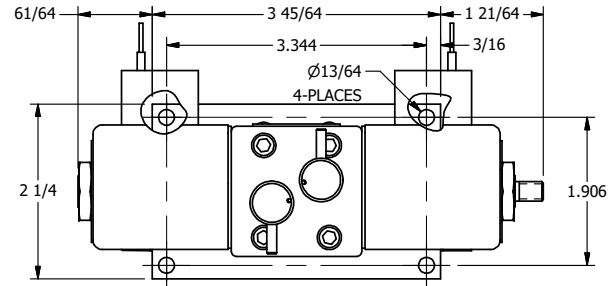

4

3

2

1

4

3

2

AAA
PRODUCTS
INTERNATIONAL

**AAA PRODUCTS
INTERNATIONAL**
7114 Harry Hines Blvd
Dallas, TX 75235

TITLE: 1/4" SIDE PORT, DBL SOL, 2 POS,
FLOAT SPR CTR, CLASSIC SOL,
NON-LCKNG OVRD, THRD INDCTR PIN

DRAWING NO.:
DIM_SY2GONK

THE INFORMATION CONTAINED WITHIN THIS DOCUMENT IS PROPRIETARY TO AAA PRODUCTS AND MAY NOT BE DISCLOSED WITHOUT PRIOR WRITTEN CONSENT