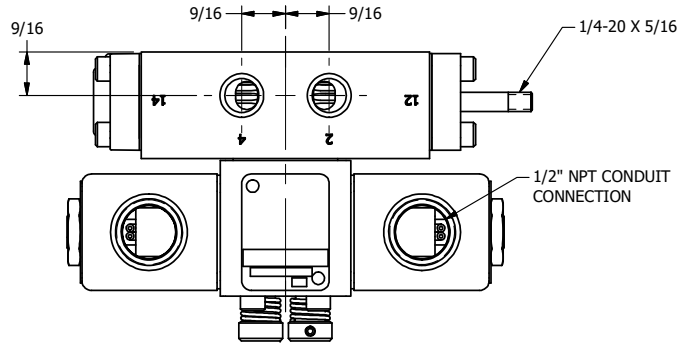

4

3

2

1

4

3

2

AAA
PRODUCTS
INTERNATIONAL

**AAA PRODUCTS
INTERNATIONAL**
7114 Harry Hines Blvd
Dallas, TX 75235

TITLE: 1/4" SIDE PORT, DBL SOL, 2 POS,
FLOAT SPR CTR, CLASSIC SOL,
NON-LCKNG OVRD, THRD INDCTR PIN

DRAWING NO.:
DIM_SY2GONK

THE INFORMATION CONTAINED WITHIN THIS DOCUMENT IS PROPRIETARY TO AAA PRODUCTS AND MAY NOT BE DISCLOSED WITHOUT PRIOR WRITTEN CONSENT