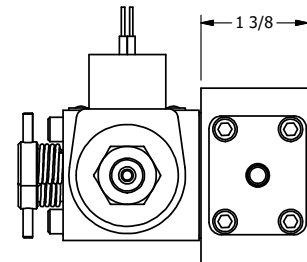

4

3

2

1

4

3

2

AAA
PRODUCTS
INTERNATIONAL

**AAA PRODUCTS
INTERNATIONAL**
7114 Harry Hines Blvd
Dallas, TX 75235

TITLE: 1/4" SIDE PORT, DBL SOL, 2 POS,
FLOAT SPR CTR, CLASSIC SOL,
NON-LCKNG OVRD, THRD INDCTR PIN

DRAWING NO.:
DIM_SY2GONK

THE INFORMATION CONTAINED WITHIN THIS DOCUMENT IS PROPRIETARY TO AAA PRODUCTS AND MAY NOT BE DISCLOSED WITHOUT PRIOR WRITTEN CONSENT