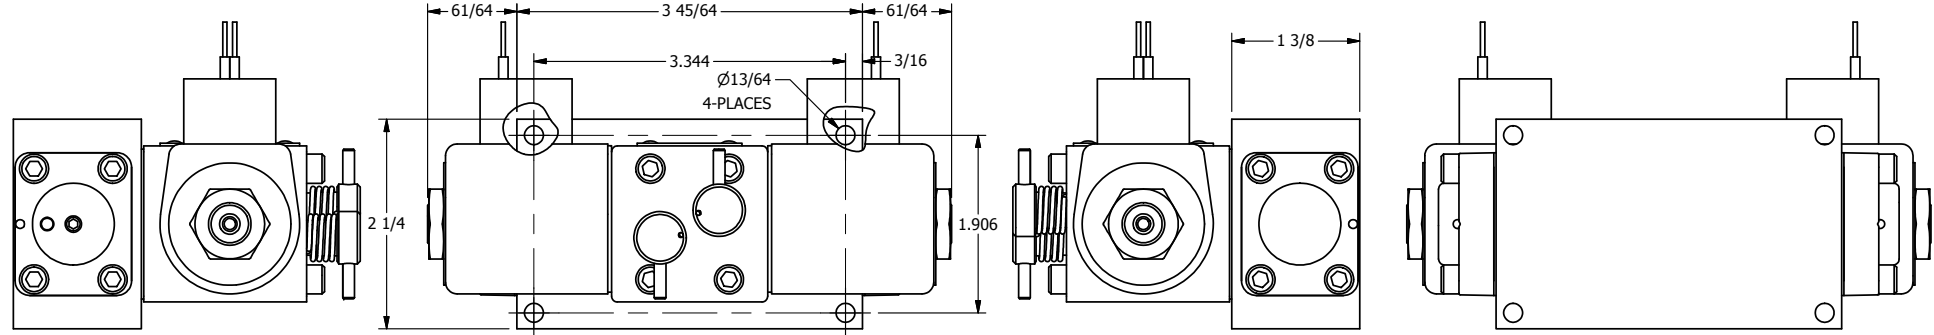

4

3

2

1

1/2" NPT CONDUIT CONNECTION

AAA
PRODUCTS
INTERNATIONAL

AAA PRODUCTS INTERNATIONAL
7114 Harry Hines Blvd
Dallas, TX 75235

TITLE: 1/4" SIDE PORT, DBL SOL, 3 POS,
SPR CTR, SOL RTRN, FLOAT CTR SPL,
CLASSIC SOL, NON-LCKNG OVRD

DRAWING NO.:
DIM_SY2GON

THE INFORMATION CONTAINED WITHIN THIS DOCUMENT IS PROPRIETARY TO AAA PRODUCTS AND MAY NOT BE DISCLOSED WITHOUT PRIOR WRITTEN CONSENT

4

3

2

1

B

B