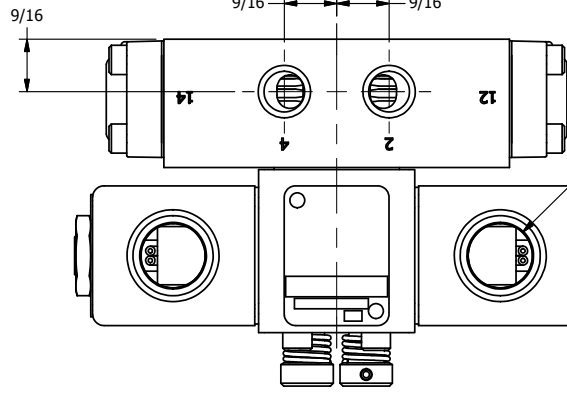

4

3

2

1

1/2" NPT CONDUIT CONNECTION

AAA
PRODUCTS
INTERNATIONAL

AAA PRODUCTS INTERNATIONAL
7114 Harry Hines Blvd
Dallas, TX 75235

TITLE: 1/4" SIDE PORT, DBL SOL, 3 POS,
SPR CTR, SOL RTRN, FLOAT CTR SPL,
CLASSIC SOL, NON-LCKNG OVRD

DRAWING NO.:
DIM_SY2GON

THE INFORMATION CONTAINED WITHIN THIS DOCUMENT IS PROPRIETARY TO AAA PRODUCTS AND MAY NOT BE DISCLOSED WITHOUT PRIOR WRITTEN CONSENT

4

3

2

1

B

B