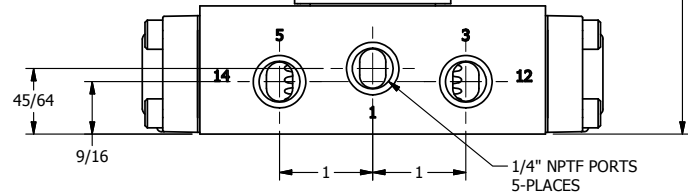

4

3

2

1

1/2" NPT CONDUIT CONNECTION

AAA
PRODUCTS
INTERNATIONAL

AAA PRODUCTS INTERNATIONAL
7114 Harry Hines Blvd
Dallas, TX 75235

TITLE: 1/4" SIDE PORT, DBL SOL, 3 POS,
SPR CTR, SOL RTRN, FLOAT CTR SPL,
CLASSIC SOL, NON-LCKNG OVRD

DRAWING NO.:
DIM_SY2GON

THE INFORMATION CONTAINED WITHIN THIS DOCUMENT IS PROPRIETARY TO AAA PRODUCTS AND MAY NOT BE DISCLOSED WITHOUT PRIOR WRITTEN CONSENT

4

3

2

1

B

B