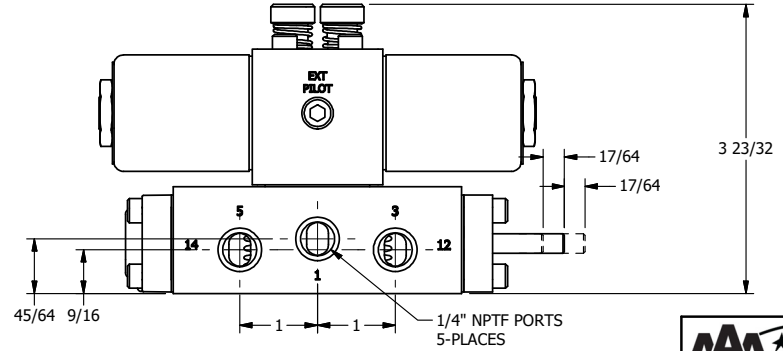

4

3

2

1

4

3

2

AAA
PRODUCTS
INTERNATIONAL

**AAA PRODUCTS
INTERNATIONAL**
7114 Harry Hines Blvd
Dallas, TX 75235

TITLE: 1/4" SIDE PORT, DBL SOL, 2 POS,
FLOAT SPR CTR, CLASSIC SOL,
LCKNG OVRD, THREADED INDCTR PIN

DRAWING NO.:
DIM_SY2GOK

THE INFORMATION CONTAINED WITHIN THIS DOCUMENT IS PROPRIETARY TO AAA PRODUCTS AND MAY NOT BE DISCLOSED WITHOUT PRIOR WRITTEN CONSENT