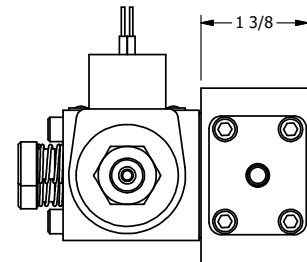

4

3

2

1

4

3

2

AAA
PRODUCTS
INTERNATIONAL

**AAA PRODUCTS
INTERNATIONAL**
7114 Harry Hines Blvd
Dallas, TX 75235

TITLE: 1/4" SIDE PORT, DBL SOL, 2 POS,
FLOAT SPR CTR, CLASSIC SOL,
LCKNG OVRD, THREADED INDCTR PIN

DRAWING NO.:
DIM_SY2GOK

THE INFORMATION CONTAINED WITHIN THIS DOCUMENT IS PROPRIETARY TO AAA PRODUCTS AND MAY NOT BE DISCLOSED WITHOUT PRIOR WRITTEN CONSENT