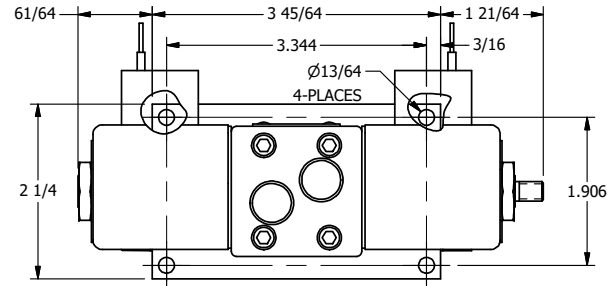

4

3

2

1

4

3

2

AAA
PRODUCTS
INTERNATIONAL

**AAA PRODUCTS
INTERNATIONAL**
7114 Harry Hines Blvd
Dallas, TX 75235

TITLE: 1/4" SIDE PORT, DBL SOL, 2 POS,
FLOAT SPR CTR, CLASSIC SOL,
LCKNG OVRD, THREADED INDCTR PIN

DRAWING NO.:
DIM_SY2GOK

THE INFORMATION CONTAINED WITHIN THIS DOCUMENT IS PROPRIETARY TO AAA PRODUCTS AND MAY NOT BE DISCLOSED WITHOUT PRIOR WRITTEN CONSENT