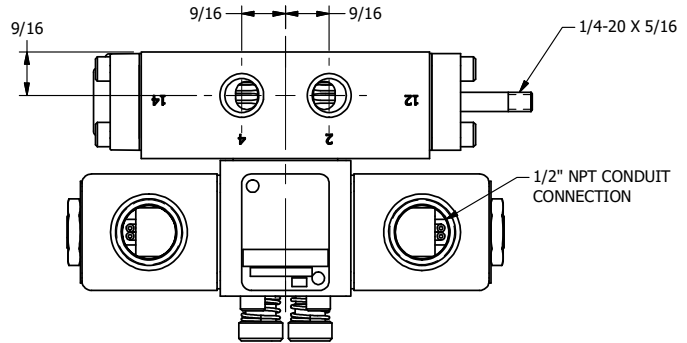

4

3

2

1

4

3

2

AAA
PRODUCTS
INTERNATIONAL

**AAA PRODUCTS
INTERNATIONAL**
7114 Harry Hines Blvd
Dallas, TX 75235

TITLE: 1/4" SIDE PORT, DBL SOL, 2 POS,
FLOAT SPR CTR, CLASSIC SOL,
LCKNG OVRD, THREADED INDCTR PIN

DRAWING NO.:
DIM_SY2GOK

THE INFORMATION CONTAINED WITHIN THIS DOCUMENT IS PROPRIETARY TO AAA PRODUCTS AND MAY NOT BE DISCLOSED WITHOUT PRIOR WRITTEN CONSENT