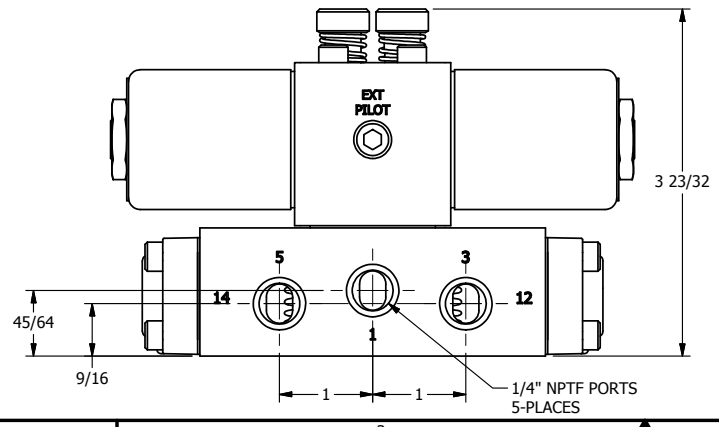

4

3

2

1

**AAA**  
PRODUCTS  
INTERNATIONAL

**AAA PRODUCTS  
INTERNATIONAL**  
7114 Harry Hines Blvd  
Dallas, TX 75235

TITLE: 1/4" SIDE PORT, DBL SOL, 3 POS,  
SPR CTR, SOL RTRN, FLOAT CTR SPL,  
CLASSIC SOL, LCKNG OVRD

DRAWING NO.:  
DIM\_SY2GO

THE INFORMATION CONTAINED WITHIN THIS DOCUMENT IS PROPRIETARY TO AAA PRODUCTS AND MAY NOT BE DISCLOSED WITHOUT PRIOR WRITTEN CONSENT