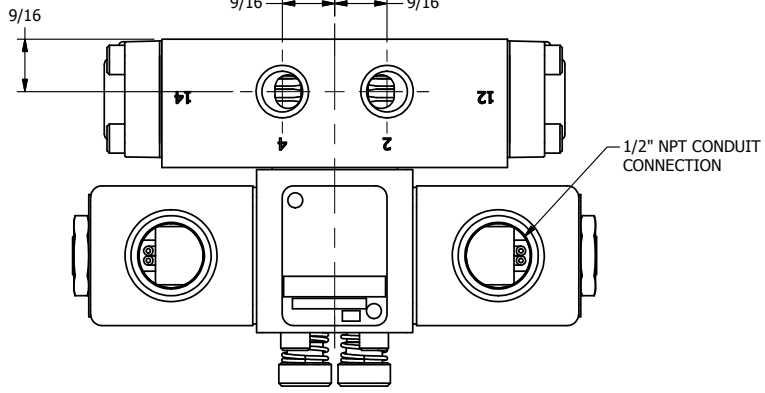

4

3

2

1

**AAA**  
PRODUCTS  
INTERNATIONAL

**AAA PRODUCTS  
INTERNATIONAL**  
7114 Harry Hines Blvd  
Dallas, TX 75235

TITLE: 1/4" SIDE PORT, DBL SOL, 3 POS,  
SPR CTR, SOL RTRN, FLOAT CTR SPL,  
CLASSIC SOL, LCKNG OVRD

DRAWING NO.:  
DIM\_SY2GO

THE INFORMATION CONTAINED WITHIN THIS DOCUMENT IS PROPRIETARY TO AAA PRODUCTS AND MAY NOT BE DISCLOSED WITHOUT PRIOR WRITTEN CONSENT