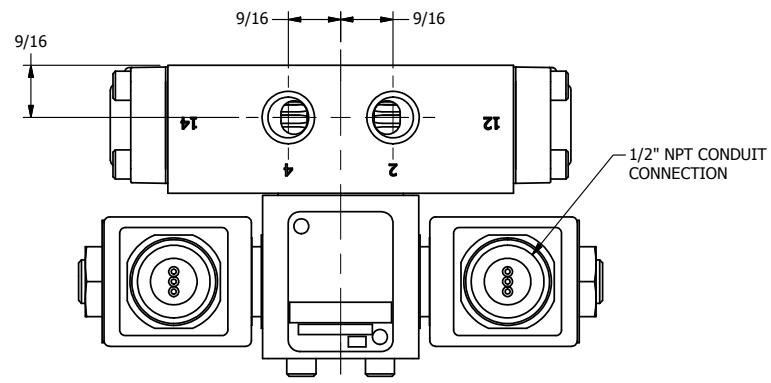

4

3

2

1

AAA
PRODUCTS
INTERNATIONAL

**AAA PRODUCTS
INTERNATIONAL**
7114 Harry Hines Blvd
Dallas, TX 75235

TITLE: 1/4" SIDE PORT, DBL SOL, 3 POS,
SPR CTR, SOL RTRN, FLOAT CTR SPL,
MOLD-OVER, TAPPED VENT

DRAWING NO.:
DIM_SY2GMT