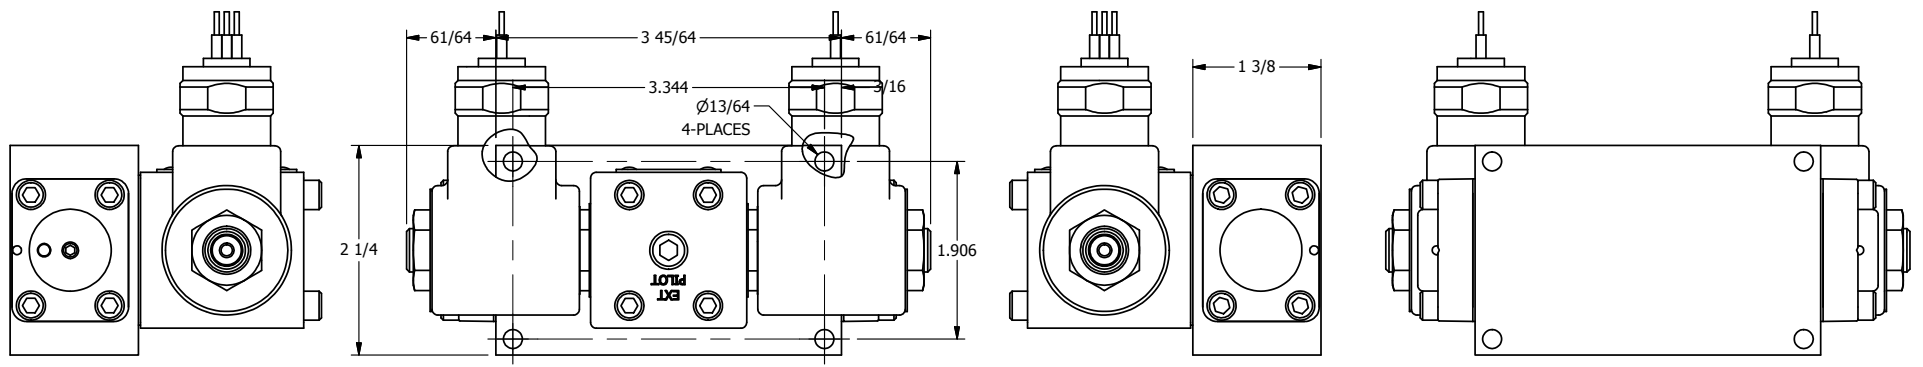

4

3

2

1

AAA
PRODUCTS
INTERNATIONAL

**AAA PRODUCTS
INTERNATIONAL**
7114 Harry Hines Blvd
Dallas, TX 75235

TITLE: 1/4" SIDE PORT, DBL SOL, 3 POS,
SPR CTR, SOL RTRN, FLOAT CTR SPL,
MOLD-OVER, TAPPED VENT

DRAWING NO.:
DIM_SY2GMT