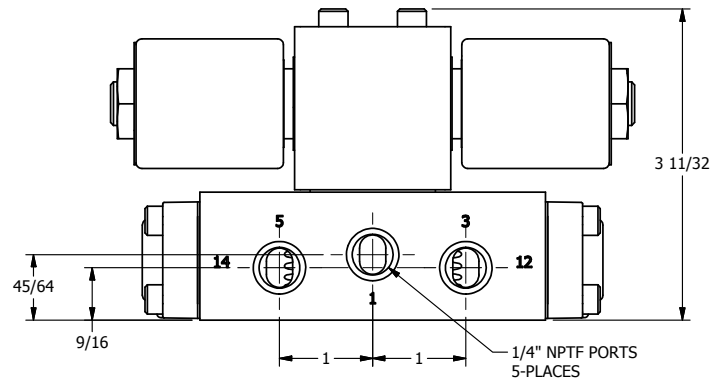

4

3

2

1

AAA
PRODUCTS
INTERNATIONAL

**AAA PRODUCTS
INTERNATIONAL**
7114 Harry Hines Blvd
Dallas, TX 75235

TITLE: 1/4" SIDE PORT, DBL SOL, 3 POS,
SPR CTR, SOL RTRN, FLOAT CTR SPL,
MOLD-OVER, TAPPED VENT

DRAWING NO.:
DIM_SY2GMT