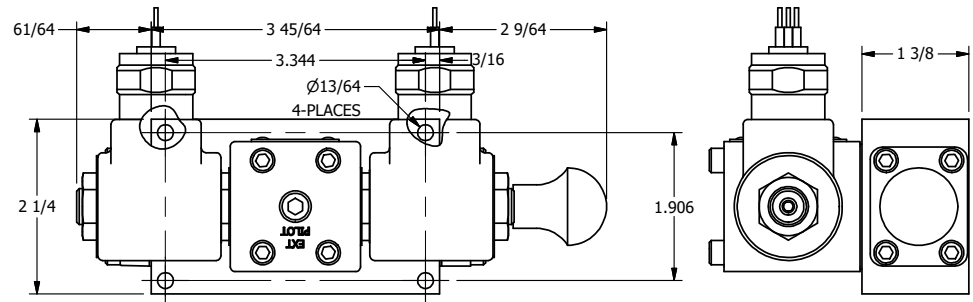

4

3

2

1

AAA
PRODUCTS
INTERNATIONAL

AAA PRODUCTS INTERNATIONAL
7114 Harry Hines Blvd
Dallas, TX 75235

TITLE: 1/4" SIDE PORT, DBL SOL, 2 POS,
SPR CTR, SOL SHFT, FLOAT CTR SPL,
MOLD-OVER, MAN SPL OVRD

DRAWING NO.:
DIM_SY2GMOS