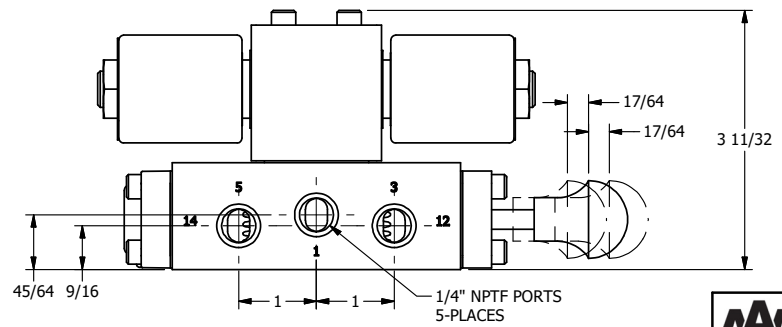

4

3

2

1

AAA
PRODUCTS
INTERNATIONAL

AAA PRODUCTS INTERNATIONAL
7114 Harry Hines Blvd
Dallas, TX 75235

TITLE: 1/4" SIDE PORT, DBL SOL, 2 POS,
SPR CTR, SOL SHFT, FLOAT CTR SPL,
MOLD-OVER, MAN SPL OVRD

DRAWING NO.:
DIM_SY2GMOS