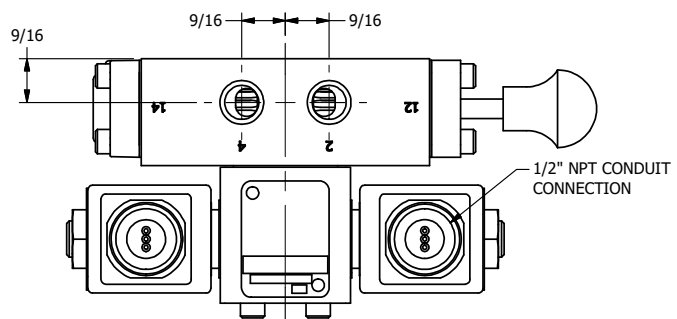

4

3

2

1

AAA
PRODUCTS
INTERNATIONAL

AAA PRODUCTS INTERNATIONAL
7114 Harry Hines Blvd
Dallas, TX 75235

TITLE: 1/4" SIDE PORT, DBL SOL, 2 POS,
SPR CTR, SOL SHFT, FLOAT CTR SPL,
MOLD-OVER, MAN SPL OVRD

DRAWING NO.:
DIM_SY2GMOS