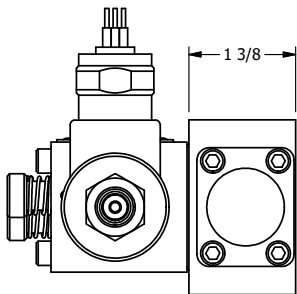

4

3

2

1

4

3

2

1

AAA
PRODUCTS
INTERNATIONAL

**AAA PRODUCTS
INTERNATIONAL**
7114 Harry Hines Blvd
Dallas, TX 75235

TITLE: 1/4" SIDE PORT, DBL SOL, 2 POS,
SPR FLOAT CTR, MOLD-OVER,
PUSH OVRD, TAPD VENT, SPL OVRD

DRAWING NO.:
DIM_SY2GMOPTOS