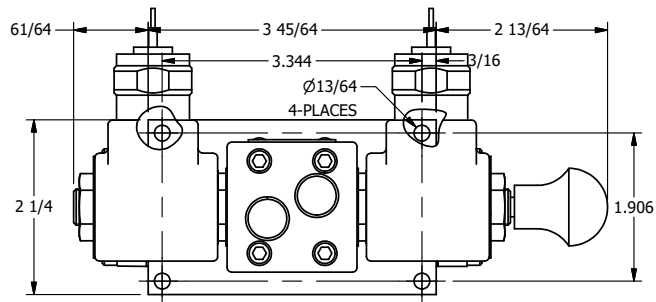

4

3

2

1

4

3

2

1

AAA
PRODUCTS
INTERNATIONAL

**AAA PRODUCTS
INTERNATIONAL**
7114 Harry Hines Blvd
Dallas, TX 75235

TITLE: 1/4" SIDE PORT, DBL SOL, 2 POS,
SPR FLOAT CTR, MOLD-OVER,
PUSH OVRD, TAPD VENT, SPL OVRD

DRAWING NO.:
DIM_SY2GMOPTOS