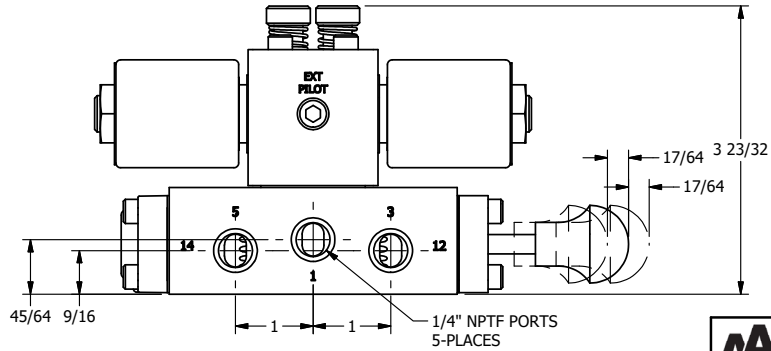

4

3

2

1

4

3

2

1

AAA
PRODUCTS
INTERNATIONAL

**AAA PRODUCTS
INTERNATIONAL**
7114 Harry Hines Blvd
Dallas, TX 75235

TITLE: 1/4" SIDE PORT, DBL SOL, 2 POS,
SPR FLOAT CTR, MOLD-OVER,
PUSH OVRD, TAPD VENT, SPL OVRD

DRAWING NO.:
DIM_SY2GMOPTOS

THE INFORMATION CONTAINED WITHIN THIS DOCUMENT IS PROPRIETARY TO AAA PRODUCTS AND MAY NOT BE DISCLOSED WITHOUT PRIOR WRITTEN CONSENT