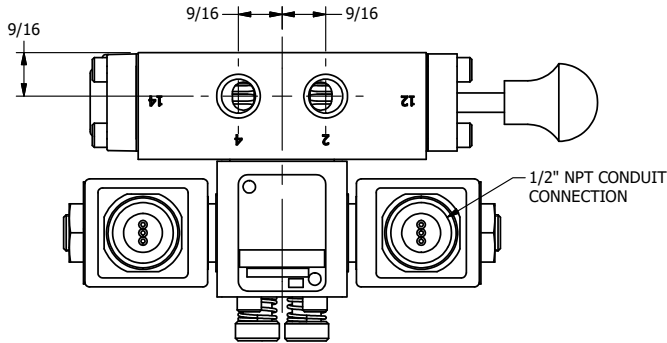

4

3

2

1

4

3

2

1

AAA
PRODUCTS
INTERNATIONAL

**AAA PRODUCTS
INTERNATIONAL**
7114 Harry Hines Blvd
Dallas, TX 75235

TITLE: 1/4" SIDE PORT, DBL SOL, 2 POS,
SPR FLOAT CTR, MOLD-OVER,
PUSH OVRD, TAPD VENT, SPL OVRD

DRAWING NO.:
DIM_SY2GMOPTOS

THE INFORMATION CONTAINED WITHIN THIS DOCUMENT IS PROPRIETARY TO AAA PRODUCTS AND MAY NOT BE DISCLOSED WITHOUT PRIOR WRITTEN CONSENT