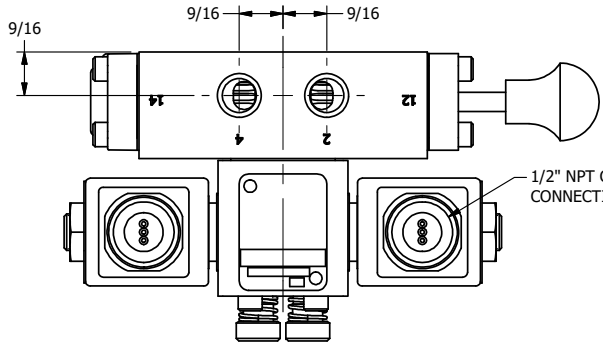

4

3

2

1

1/2" NPT CONDUIT CONNECTION

1/4" NPTF PORTS 5-PLACES

AAA
PRODUCTS
INTERNATIONAL

AAA PRODUCTS INTERNATIONAL
7114 Harry Hines Blvd
Dallas, TX 75235

TITLE: 1/4" SIDE PORT, DBL SOL, 2 POS,
FLOAT SPR CTR, MOLD-OVER,
LCKNG OVRD, MAN SPL OVRD

DRAWING NO.:
DIM_SY2GMOOS

THE INFORMATION CONTAINED WITHIN THIS DOCUMENT IS PROPRIETARY TO AAA PRODUCTS AND MAY NOT BE DISCLOSED WITHOUT PRIOR WRITTEN CONSENT