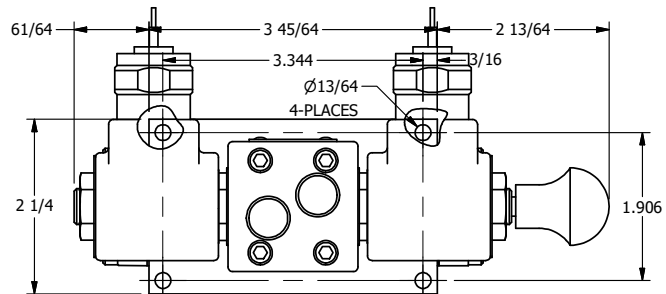

4

3

2

1

1/2" NPT CONDUIT CONNECTION

1/4" NPTF PORTS 5-PLACES

AAA
PRODUCTS
INTERNATIONAL

AAA PRODUCTS INTERNATIONAL
7114 Harry Hines Blvd
Dallas, TX 75235

TITLE: 1/4" SIDE PORT, DBL SOL, 2 POS,
FLOAT SPR CTR, MOLD-OVER,
LCKNG OVRD, MAN SPL OVRD

DRAWING NO.:
DIM_SY2GMOOS

THE INFORMATION CONTAINED WITHIN THIS DOCUMENT IS PROPRIETARY TO AAA PRODUCTS AND MAY NOT BE DISCLOSED WITHOUT PRIOR WRITTEN CONSENT