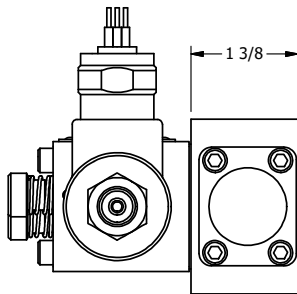

4

3

2

1

1/2" NPT CONDUIT CONNECTION

1/4" NPTF PORTS 5-PLACES

AAA
PRODUCTS
INTERNATIONAL

AAA PRODUCTS INTERNATIONAL
7114 Harry Hines Blvd
Dallas, TX 75235

TITLE: 1/4" SIDE PORT, DBL SOL, 2 POS,
FLOAT SPR CTR, MOLD-OVER,
LCKNG OVRD, MAN SPL OVRD

DRAWING NO.:
DIM_SY2GMOOS

THE INFORMATION CONTAINED WITHIN THIS DOCUMENT IS PROPRIETARY TO AAA PRODUCTS AND MAY NOT BE DISCLOSED WITHOUT PRIOR WRITTEN CONSENT