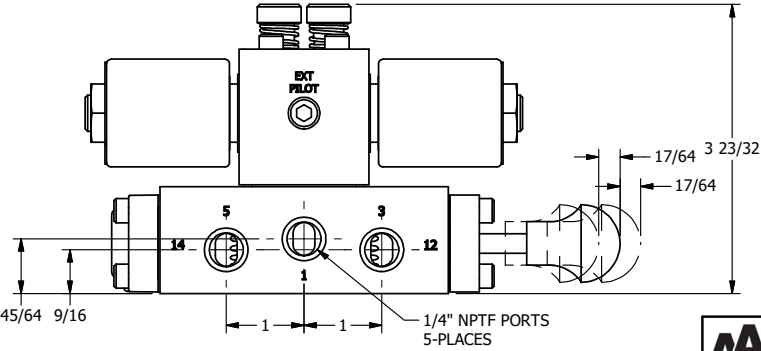

4

3

2

1

1/2" NPT CONDUIT CONNECTION

1/4" NPTF PORTS 5-PLACES

AAA
PRODUCTS
INTERNATIONAL

AAA PRODUCTS INTERNATIONAL
7114 Harry Hines Blvd
Dallas, TX 75235

TITLE: 1/4" SIDE PORT, DBL SOL, 2 POS,
FLOAT SPR CTR, MOLD-OVER,
LCKNG OVRD, MAN SPL OVRD

DRAWING NO.:
DIM_SY2GMOOS

THE INFORMATION CONTAINED WITHIN THIS DOCUMENT IS PROPRIETARY TO AAA PRODUCTS AND MAY NOT BE DISCLOSED WITHOUT PRIOR WRITTEN CONSENT