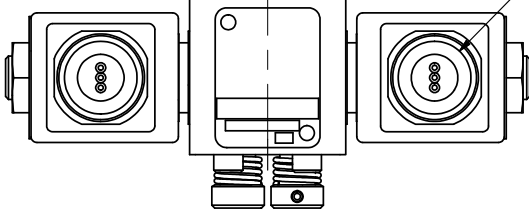

4

3

2

1

1/2" NPT CONDUIT CONNECTION

1/8" NPTF TAPPED VENT 2-PLACES

3 23/32

1/4" NPTF PORTS 5-PLACES

AAA
PRODUCTS
INTERNATIONAL

AAA PRODUCTS INTERNATIONAL
7114 Harry Hines Blvd
Dallas, TX 75235

TITLE: 1/4" SIDE PORT, DBL SOL, 3 POS,
FLOAT SPR CTR, MOLD-OVER,
NON-LCKNG OVRD, TPD VENT

DRAWING NO.:
DIM_SY2GMONT