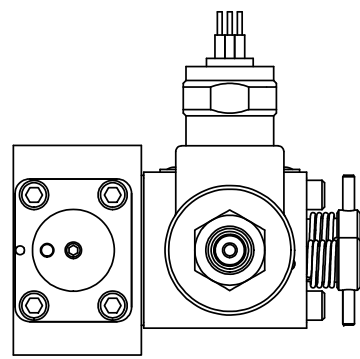

4

3

2

1

1/2" NPT CONDUIT CONNECTION

1/8" NPTF TAPPED VENT 2-PLACES

3 23/32

1/4" NPTF PORTS 5-PLACES

AAA
PRODUCTS
INTERNATIONAL

AAA PRODUCTS INTERNATIONAL
7114 Harry Hines Blvd
Dallas, TX 75235

TITLE: 1/4" SIDE PORT, DBL SOL, 3 POS,
FLOAT SPR CTR, MOLD-OVER,
NON-LCKNG OVRD, TPD VENT

DRAWING NO.:
DIM_SY2GMONT