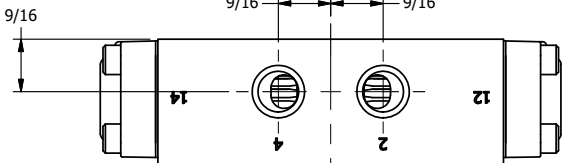

4

3

2

1

1/2" NPT CONDUIT CONNECTION

1/8" NPTF TAPPED VENT 2-PLACES

3 23/32

1/4" NPTF PORTS 5-PLACES

AAA
PRODUCTS
INTERNATIONAL

AAA PRODUCTS INTERNATIONAL
7114 Harry Hines Blvd
Dallas, TX 75235

TITLE: 1/4" SIDE PORT, DBL SOL, 3 POS,
FLOAT SPR CTR, MOLD-OVER,
NON-LCKNG OVRD, TPD VENT

DRAWING NO.:
DIM_SY2GMONT