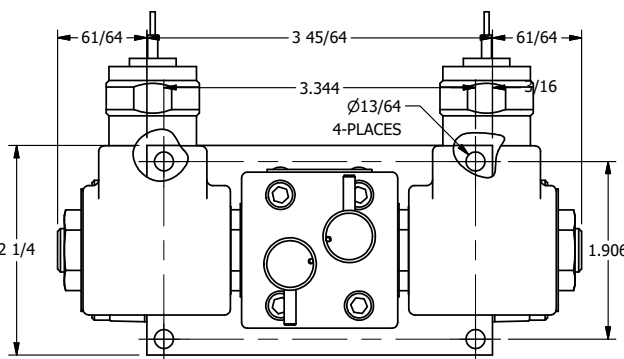

4

3

2

1

1/2" NPT CONDUIT CONNECTION

1/8" NPTF TAPPED VENT 2-PLACES

3 23/32

1/4" NPTF PORTS 5-PLACES

AAA
PRODUCTS
INTERNATIONAL

AAA PRODUCTS INTERNATIONAL
7114 Harry Hines Blvd
Dallas, TX 75235

TITLE: 1/4" SIDE PORT, DBL SOL, 3 POS,
FLOAT SPR CTR, MOLD-OVER,
NON-LCKNG OVRD, TPD VENT

DRAWING NO.:
DIM_SY2GMONT