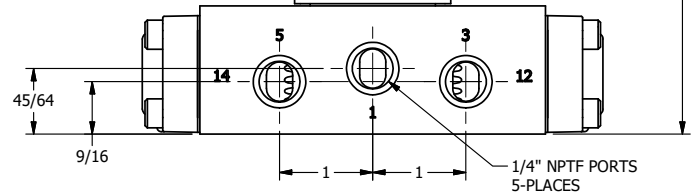

4

3

2

1

1/2" NPT CONDUIT CONNECTION

1/8" NPTF TAPPED VENT 2-PLACES

3 23/32

1/4" NPTF PORTS 5-PLACES

AAA
PRODUCTS
INTERNATIONAL

AAA PRODUCTS INTERNATIONAL
7114 Harry Hines Blvd
Dallas, TX 75235

TITLE: 1/4" SIDE PORT, DBL SOL, 3 POS,
FLOAT SPR CTR, MOLD-OVER,
NON-LCKNG OVRD, TPD VENT

DRAWING NO.:
DIM_SY2GMONT