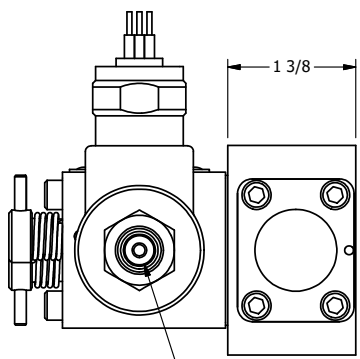

4

3

2

1

1/2" NPT CONDUIT CONNECTION

1/8" NPTF TAPPED VENT 2-PLACES

3 23/32

1/4" NPTF PORTS 5-PLACES

AAA
PRODUCTS
INTERNATIONAL

AAA PRODUCTS INTERNATIONAL
7114 Harry Hines Blvd
Dallas, TX 75235

TITLE: 1/4" SIDE PORT, DBL SOL, 3 POS,
FLOAT SPR CTR, MOLD-OVER,
NON-LCKNG OVRD, TPD VENT

DRAWING NO.:
DIM_SY2GMONT