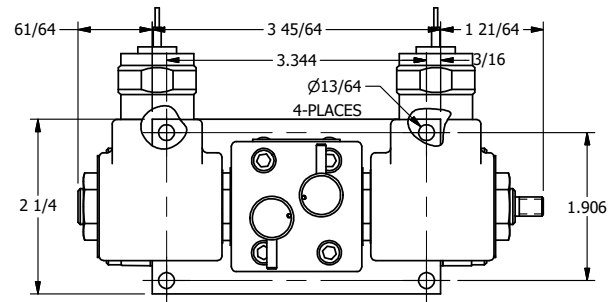

4

3

2

1

4

3

2

AAA
PRODUCTS
INTERNATIONAL

**AAA PRODUCTS
INTERNATIONAL**
7114 Harry Hines Blvd
Dallas, TX 75235

TITLE: 1/4" SIDE PORT, DBL SOL, 2 POS,
FLOAT SPR CTR, MOLD-OVER,
NON-LCKNG OVRD, THRD INDCTR PIN

DRAWING NO.:
DIM_SY2GMONK

THE INFORMATION CONTAINED WITHIN THIS DOCUMENT IS PROPRIETARY TO AAA PRODUCTS AND MAY NOT BE DISCLOSED WITHOUT PRIOR WRITTEN CONSENT