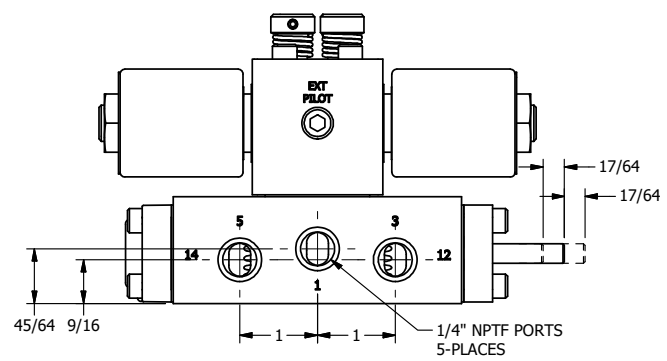

4

3

2

1

4

3

2

AAA
PRODUCTS
INTERNATIONAL

**AAA PRODUCTS
INTERNATIONAL**
7114 Harry Hines Blvd
Dallas, TX 75235

TITLE: 1/4" SIDE PORT, DBL SOL, 2 POS,
FLOAT SPR CTR, MOLD-OVER,
NON-LCKNG OVRD, THRD INDCTR PIN

DRAWING NO.:
DIM_SY2GMONK

THE INFORMATION CONTAINED WITHIN THIS DOCUMENT IS PROPRIETARY TO AAA PRODUCTS AND MAY NOT BE DISCLOSED WITHOUT PRIOR WRITTEN CONSENT