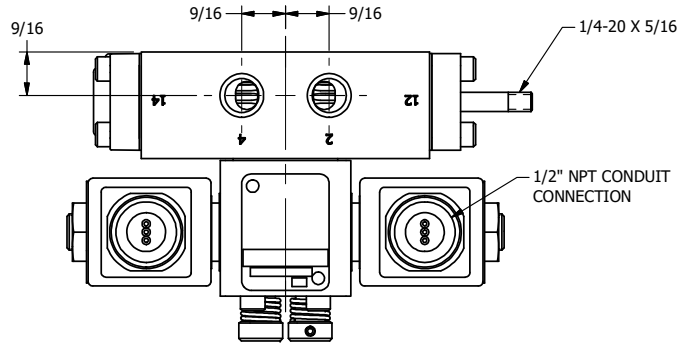

4

3

2

1

4

3

2

AAA
PRODUCTS
INTERNATIONAL

**AAA PRODUCTS
INTERNATIONAL**
7114 Harry Hines Blvd
Dallas, TX 75235

TITLE: 1/4" SIDE PORT, DBL SOL, 2 POS,
FLOAT SPR CTR, MOLD-OVER,
NON-LCKNG OVRD, THRD INDCTR PIN

DRAWING NO.:
DIM_SY2GMONK

THE INFORMATION CONTAINED WITHIN THIS DOCUMENT IS PROPRIETARY TO AAA PRODUCTS AND MAY NOT BE DISCLOSED WITHOUT PRIOR WRITTEN CONSENT