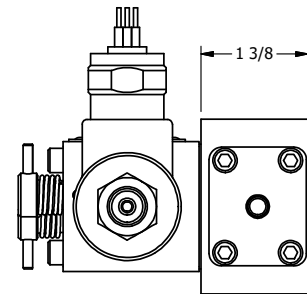

4

3

2

1

4

3

2

AAA
PRODUCTS
INTERNATIONAL

**AAA PRODUCTS
INTERNATIONAL**
7114 Harry Hines Blvd
Dallas, TX 75235

TITLE: 1/4" SIDE PORT, DBL SOL, 2 POS,
FLOAT SPR CTR, MOLD-OVER,
NON-LCKNG OVRD, THRD INDCTR PIN

DRAWING NO.:
DIM_SY2GMONK

THE INFORMATION CONTAINED WITHIN THIS DOCUMENT IS PROPRIETARY TO AAA PRODUCTS AND MAY NOT BE DISCLOSED WITHOUT PRIOR WRITTEN CONSENT