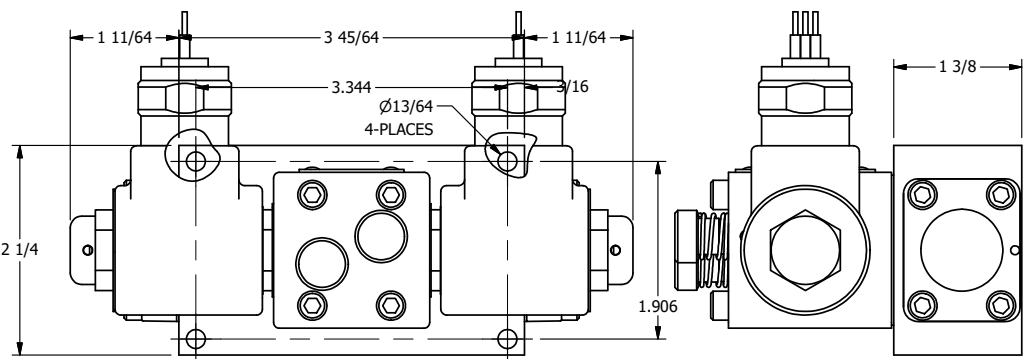

4

3

2

1

1/2" NPT CONDUIT CONNECTION

1/4" NPTF PORTS 5-PLACES

AAA
PRODUCTS
INTERNATIONAL

AAA PRODUCTS INTERNATIONAL
7114 Harry Hines Blvd
Dallas, TX 75235

TITLE: 1/4" SIDE PORT, DBL SOL, 3 POS,
SPR CTR, FLOAT CTR SPL, MOLD-OVER,
LCKNG OVRD, DUST EXCLDR

DRAWING NO.:
DIM_SY2GMOL

THE INFORMATION CONTAINED WITHIN THIS DOCUMENT IS PROPRIETARY TO AAA PRODUCTS AND MAY NOT BE DISCLOSED WITHOUT PRIOR WRITTEN CONSENT