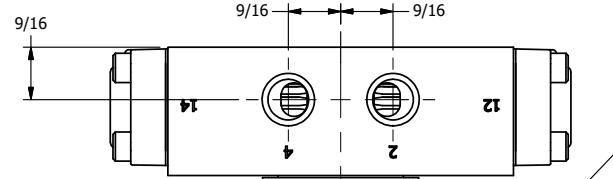

4

3

2

1

1/2" NPT CONDUIT CONNECTION

1/4" NPTF PORTS 5-PLACES

AAA
PRODUCTS
INTERNATIONAL

AAA PRODUCTS INTERNATIONAL
7114 Harry Hines Blvd
Dallas, TX 75235

TITLE: 1/4" SIDE PORT, DBL SOL, 3 POS,
SPR CTR, FLOAT CTR SPL, MOLD-OVER,
LCKNG OVRD, DUST EXCLDR

DRAWING NO.:
DIM_SY2GMOL

THE INFORMATION CONTAINED WITHIN THIS DOCUMENT IS PROPRIETARY TO AAA PRODUCTS AND MAY NOT BE DISCLOSED WITHOUT PRIOR WRITTEN CONSENT