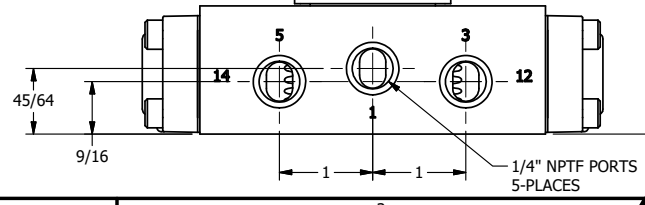

4

3

2

1

1/2" NPT CONDUIT CONNECTION

1/4" NPTF PORTS 5-PLACES

AAA
PRODUCTS
INTERNATIONAL

AAA PRODUCTS INTERNATIONAL
7114 Harry Hines Blvd
Dallas, TX 75235

TITLE: 1/4" SIDE PORT, DBL SOL, 3 POS,
SPR CTR, FLOAT CTR SPL, MOLD-OVER,
LCKNG OVRD, DUST EXCLDR

DRAWING NO.:
DIM_SY2GMOL

THE INFORMATION CONTAINED WITHIN THIS DOCUMENT IS PROPRIETARY TO AAA PRODUCTS AND MAY NOT BE DISCLOSED WITHOUT PRIOR WRITTEN CONSENT