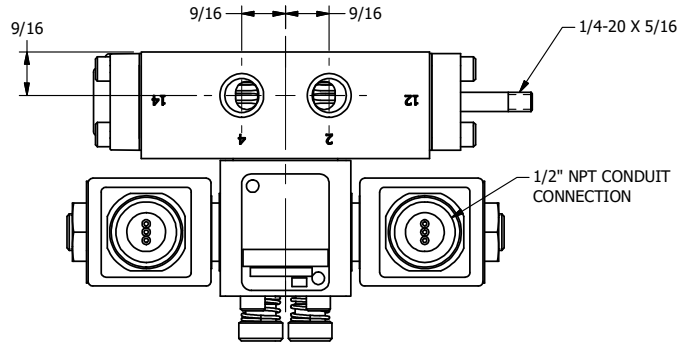

4

3

2

1

AAA
PRODUCTS
INTERNATIONAL

AAA PRODUCTS INTERNATIONAL
7114 Harry Hines Blvd
Dallas, TX 75235

TITLE: 1/4" SIDE PORT, DBL SOL, 2 POS,
FLOAT SPR CTR, MOLD-OVER,
LCKNG OVRD, THREADED INDCTR PIN

DRAWING NO.:
DIM_SY2GMOK