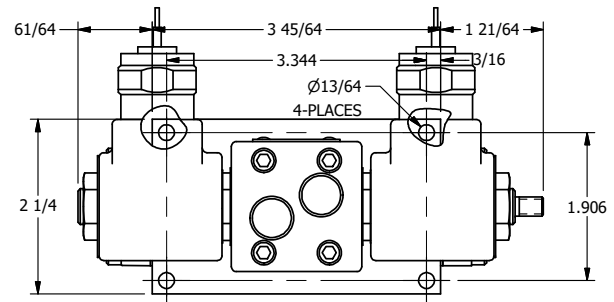

4

3

2

1

AAA
PRODUCTS
INTERNATIONAL

AAA PRODUCTS INTERNATIONAL
7114 Harry Hines Blvd
Dallas, TX 75235

TITLE: 1/4" SIDE PORT, DBL SOL, 2 POS,
FLOAT SPR CTR, MOLD-OVER,
LCKNG OVRD, THREADED INDCTR PIN

DRAWING NO.:
DIM_SY2GMOK