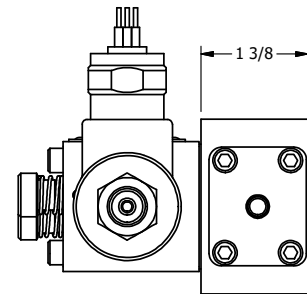

4

3

2

1

AAA
PRODUCTS
INTERNATIONAL

AAA PRODUCTS INTERNATIONAL
7114 Harry Hines Blvd
Dallas, TX 75235

TITLE: 1/4" SIDE PORT, DBL SOL, 2 POS,
FLOAT SPR CTR, MOLD-OVER,
LCKNG OVRD, THREADED INDCTR PIN

DRAWING NO.:
DIM_SY2GMOK