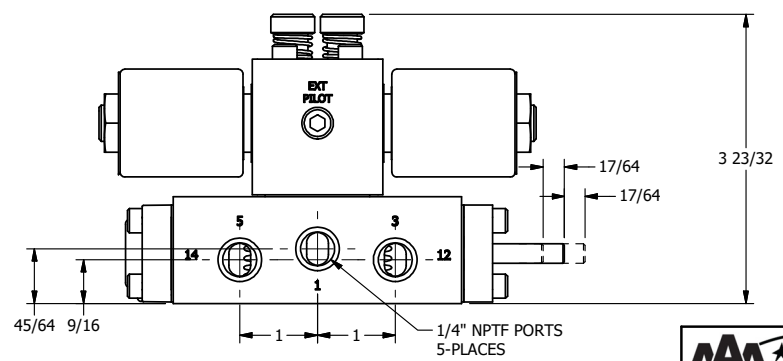

4

3

2

1

AAA
PRODUCTS
INTERNATIONAL

AAA PRODUCTS INTERNATIONAL
7114 Harry Hines Blvd
Dallas, TX 75235

TITLE: 1/4" SIDE PORT, DBL SOL, 2 POS,
FLOAT SPR CTR, MOLD-OVER,
LCKNG OVRD, THREADED INDCTR PIN

DRAWING NO.:
DIM_SY2GMOK