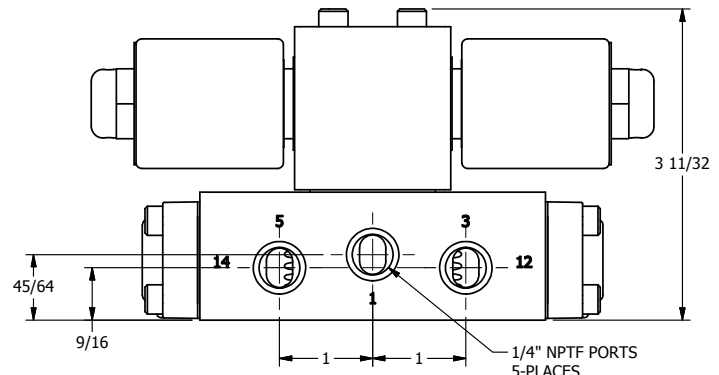

4

3

2

1

**AAA**  
PRODUCTS  
INTERNATIONAL

**AAA PRODUCTS INTERNATIONAL**  
7114 Harry Hines Blvd  
Dallas, TX 75235

TITLE: 1/4" SIDE PORT, DBL SOL, 3 POS,  
SPR CTR, SOL RTRN, FLOAT CTR SPL,  
MOLD-OVER, DUST EXCLDR

DRAWING NO.:  
DIM\_SY2GML

THE INFORMATION CONTAINED WITHIN THIS DOCUMENT IS PROPRIETARY TO AAA PRODUCTS AND MAY NOT BE DISCLOSED WITHOUT PRIOR WRITTEN CONSENT