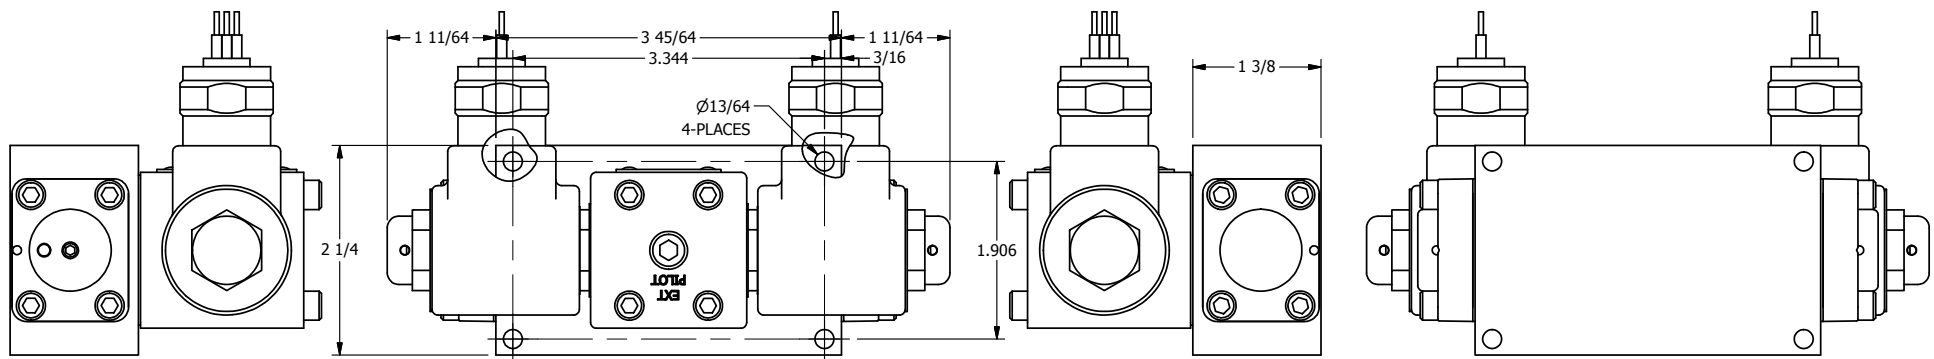

4

3

2

1

**AAA**  
PRODUCTS  
INTERNATIONAL

**AAA PRODUCTS INTERNATIONAL**  
7114 Harry Hines Blvd  
Dallas, TX 75235

TITLE: 1/4" SIDE PORT, DBL SOL, 3 POS,  
SPR CTR, SOL RTRN, FLOAT CTR SPL,  
MOLD-OVER, DUST EXCLDR

DRAWING NO.:  
DIM\_SY2GML

THE INFORMATION CONTAINED WITHIN THIS DOCUMENT IS PROPRIETARY TO AAA PRODUCTS AND MAY NOT BE DISCLOSED WITHOUT PRIOR WRITTEN CONSENT