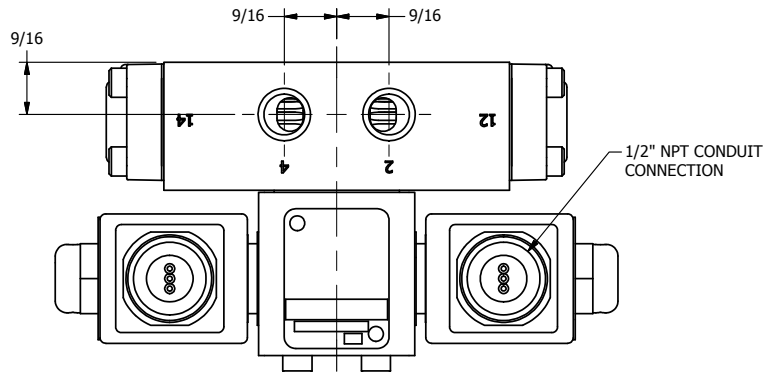

4

3

2

1

**AAA**  
PRODUCTS  
INTERNATIONAL

**AAA PRODUCTS INTERNATIONAL**  
7114 Harry Hines Blvd  
Dallas, TX 75235

TITLE: 1/4" SIDE PORT, DBL SOL, 3 POS,  
SPR CTR, SOL RTRN, FLOAT CTR SPL,  
MOLD-OVER, DUST EXCLDR

DRAWING NO.:  
DIM\_SY2GML

THE INFORMATION CONTAINED WITHIN THIS DOCUMENT IS PROPRIETARY TO AAA PRODUCTS AND MAY NOT BE DISCLOSED WITHOUT PRIOR WRITTEN CONSENT