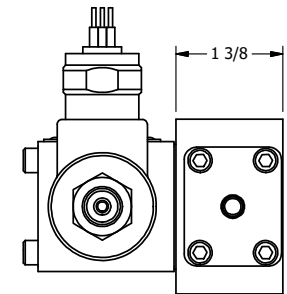

4

3

2

1

AAA
PRODUCTS
INTERNATIONAL
7114 Harry Hines Blvd
Dallas, TX 75235

TITLE: 1/4" SIDE PORT, DBL SOL, 2 POS,
SPR CTR, SOL SHFT, FLOAT CTR SPL,
MOLD-OVER, THREADED INDICATOR

DRAWING NO.:
DIM_SY2GMK

4