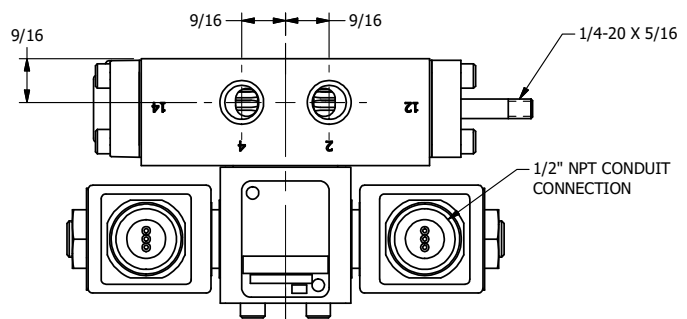

4

3

2

1

AAA
PRODUCTS
INTERNATIONAL
7114 Harry Hines Blvd
Dallas, TX 75235

TITLE: 1/4" SIDE PORT, DBL SOL, 2 POS,
SPR CTR, SOL SHFT, FLOAT CTR SPL,
MOLD-OVER, THREADED INDICATOR

DRAWING NO.:
DIM_SY2GMK

4