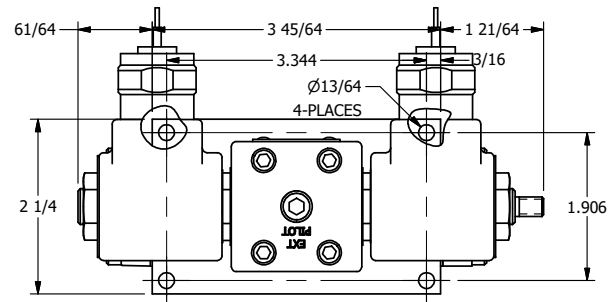

4

3

2

1

AAA
PRODUCTS
INTERNATIONAL
7114 Harry Hines Blvd
Dallas, TX 75235

TITLE: 1/4" SIDE PORT, DBL SOL, 2 POS,
SPR CTR, SOL SHFT, FLOAT CTR SPL,
MOLD-OVER, THREADED INDICATOR

DRAWING NO.:
DIM_SY2GMK

4