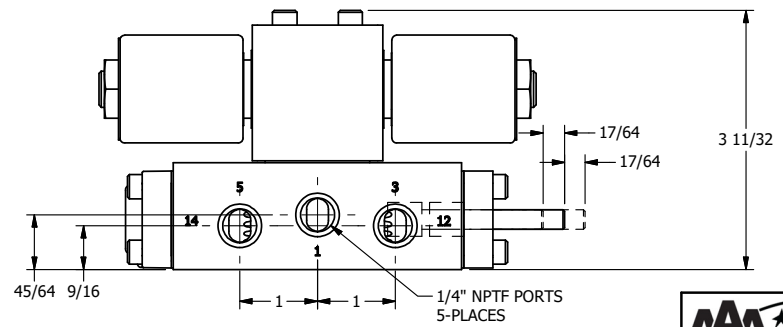

4

3

2

1

AAA
PRODUCTS
INTERNATIONAL
7114 Harry Hines Blvd
Dallas, TX 75235

TITLE: 1/4" SIDE PORT, DBL SOL, 2 POS,
SPR CTR, SOL SHFT, FLOAT CTR SPL,
MOLD-OVER, THREADED INDICATOR

DRAWING NO.:
DIM_SY2GMK

4