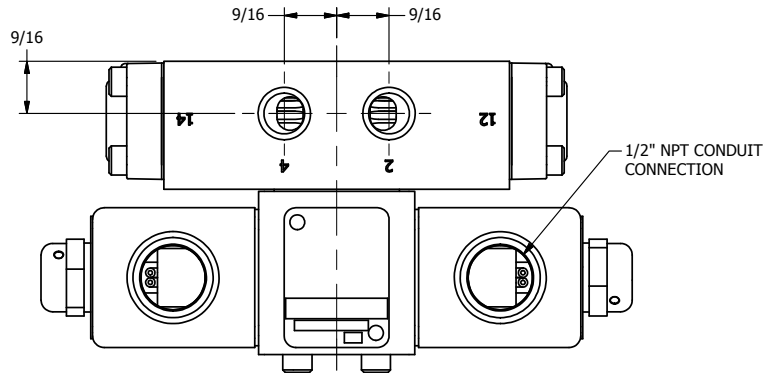

4

3

2

1

1/2" NPT CONDUIT CONNECTION

1/4" NPTF PORTS 5-PLACES

AAA
PRODUCTS
INTERNATIONAL

AAA PRODUCTS INTERNATIONAL
7114 Harry Hines Blvd
Dallas, TX 75235

TITLE: 1/4" SIDE PORT, DBL SOL, 3 POS,
SPR CTR, SOL RTRN, FLOAT CTR SPL,
CLASSIC SOL, DUST EXCLDR

DRAWING NO.:
DIM_SY2GL

THE INFORMATION CONTAINED WITHIN THIS DOCUMENT IS PROPRIETARY TO AAA PRODUCTS AND MAY NOT BE DISCLOSED WITHOUT PRIOR WRITTEN CONSENT