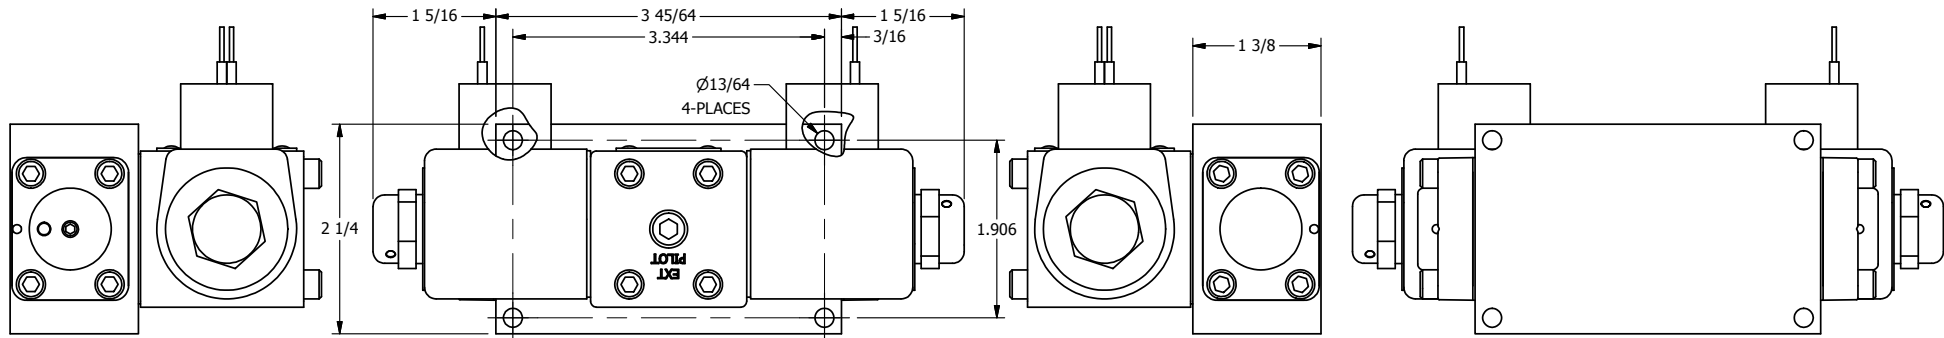

4

3

2

1

1/2" NPT CONDUIT CONNECTION

1/4" NPTF PORTS 5-PLACES

AAA
PRODUCTS
INTERNATIONAL

AAA PRODUCTS INTERNATIONAL
7114 Harry Hines Blvd
Dallas, TX 75235

TITLE: 1/4" SIDE PORT, DBL SOL, 3 POS,
SPR CTR, SOL RTRN, FLOAT CTR SPL,
CLASSIC SOL, DUST EXCLDR

DRAWING NO.:
DIM_SY2GL

THE INFORMATION CONTAINED WITHIN THIS DOCUMENT IS PROPRIETARY TO AAA PRODUCTS AND MAY NOT BE DISCLOSED WITHOUT PRIOR WRITTEN CONSENT