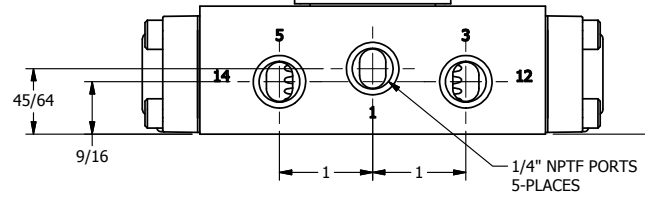

4

3

2

1

1/2" NPT CONDUIT CONNECTION

1/4" NPTF PORTS 5-PLACES

AAA
PRODUCTS
INTERNATIONAL

AAA PRODUCTS INTERNATIONAL
7114 Harry Hines Blvd
Dallas, TX 75235

TITLE: 1/4" SIDE PORT, DBL SOL, 3 POS,
SPR CTR, SOL RTRN, FLOAT CTR SPL,
CLASSIC SOL, DUST EXCLDR

DRAWING NO.:
DIM_SY2GL

THE INFORMATION CONTAINED WITHIN THIS DOCUMENT IS PROPRIETARY TO AAA PRODUCTS AND MAY NOT BE DISCLOSED WITHOUT PRIOR WRITTEN CONSENT