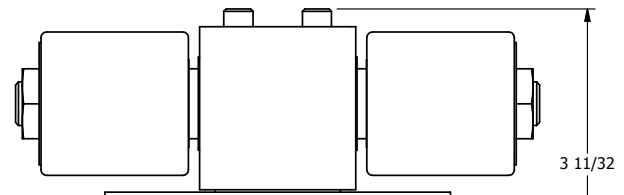

4

3

2

1

ISO 4400 DIN CONNECTION

**AAA**  
PRODUCTS  
INTERNATIONAL

**AAA PRODUCTS  
INTERNATIONAL**  
7114 Harry Hines Blvd  
Dallas, TX 75235

TITLE: 1/4" SIDE PORT, DBL SOL, 3 POS,  
SPR CTR, SOL RTRN, FLOAT CTR SPL,  
ISO 4400 DIN, TAPPED VENT

DRAWING NO.:  
DIM\_SY2GEDT

THE INFORMATION CONTAINED WITHIN THIS DOCUMENT IS PROPRIETARY TO AAA PRODUCTS AND MAY NOT BE DISCLOSED WITHOUT PRIOR WRITTEN CONSENT

4

3

2

1

B

B