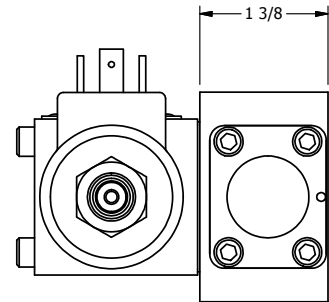

4

3

2

1

ISO 4400 DIN CONNECTION

**AAA**  
PRODUCTS  
INTERNATIONAL

**AAA PRODUCTS  
INTERNATIONAL**  
7114 Harry Hines Blvd  
Dallas, TX 75235

TITLE: 1/4" SIDE PORT, DBL SOL, 3 POS,  
SPR CTR, SOL RTRN, FLOAT CTR SPL,  
ISO 4400 DIN, TAPPED VENT

DRAWING NO.:  
DIM\_SY2GEDT

THE INFORMATION CONTAINED WITHIN THIS DOCUMENT IS PROPRIETARY TO AAA PRODUCTS AND MAY NOT BE DISCLOSED WITHOUT PRIOR WRITTEN CONSENT

4

3

2

1

B

B