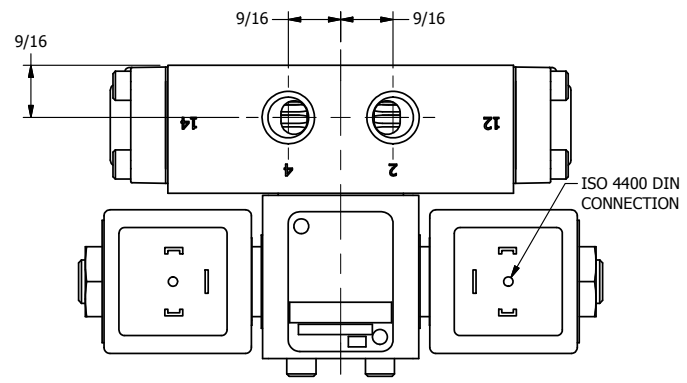

4

3

2

1

ISO 4400 DIN CONNECTION

**AAA**  
PRODUCTS  
INTERNATIONAL

**AAA PRODUCTS  
INTERNATIONAL**  
7114 Harry Hines Blvd  
Dallas, TX 75235

TITLE: 1/4" SIDE PORT, DBL SOL, 3 POS,  
SPR CTR, SOL RTRN, FLOAT CTR SPL,  
ISO 4400 DIN, TAPPED VENT

DRAWING NO.:  
DIM\_SY2GEDT

THE INFORMATION CONTAINED WITHIN THIS DOCUMENT IS PROPRIETARY TO AAA PRODUCTS AND MAY NOT BE DISCLOSED WITHOUT PRIOR WRITTEN CONSENT

4

3

2

1

B

B