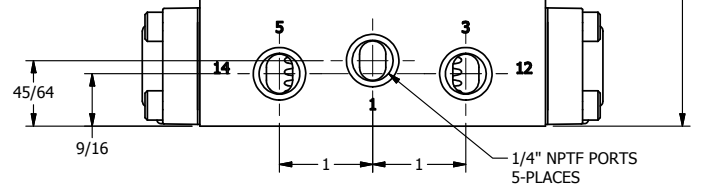

4

3

2

1

ISO 4400 DIN CONNECTION

**AAA**  
PRODUCTS  
INTERNATIONAL

**AAA PRODUCTS  
INTERNATIONAL**  
7114 Harry Hines Blvd  
Dallas, TX 75235

TITLE: 1/4" SIDE PORT, DBL SOL, 3 POS,  
SPR CTR, SOL RTRN, FLOAT CTR SPL,  
ISO 4400 DIN, TAPPED VENT

DRAWING NO.:  
DIM\_SY2GEDT

THE INFORMATION CONTAINED WITHIN THIS DOCUMENT IS PROPRIETARY TO AAA PRODUCTS AND MAY NOT BE DISCLOSED WITHOUT PRIOR WRITTEN CONSENT

4

3

2

1

B

B