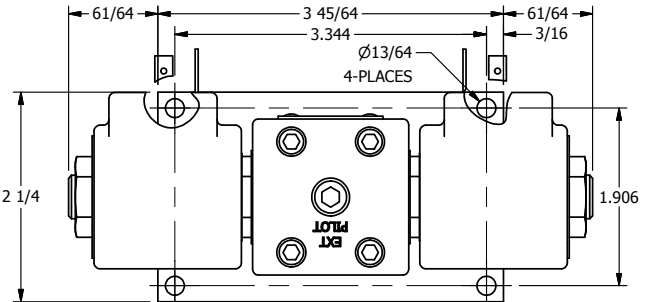

4

3

2

1

ISO 4400 DIN CONNECTION

**AAA**  
PRODUCTS  
INTERNATIONAL

**AAA PRODUCTS  
INTERNATIONAL**  
7114 Harry Hines Blvd  
Dallas, TX 75235

TITLE: 1/4" SIDE PORT, DBL SOL, 3 POS,  
SPR CTR, SOL RTRN, FLOAT CTR SPL,  
ISO 4400 DIN, TAPPED VENT

DRAWING NO.:  
DIM\_SY2GEDT

THE INFORMATION CONTAINED WITHIN THIS DOCUMENT IS PROPRIETARY TO AAA PRODUCTS AND MAY NOT BE DISCLOSED WITHOUT PRIOR WRITTEN CONSENT

4

3

2

1

B

B