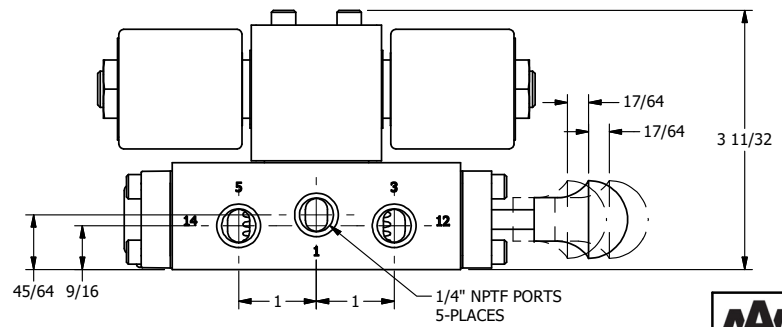

4

3

2

1

**AAA**  
PRODUCTS  
INTERNATIONAL

**AAA PRODUCTS  
INTERNATIONAL**  
7114 Harry Hines Blvd  
Dallas, TX 75235

TITLE: 1/4" SIDE PORT, DBL SOL, 2 POS,  
SPR CTR, SOL SHFT, FLOAT CTR SPL,  
ISO 4400 DIN, MAN SPL OVRD

DRAWING NO.:  
DIM\_SY2GEDOS

THE INFORMATION CONTAINED WITHIN THIS DOCUMENT IS PROPRIETARY TO AAA PRODUCTS AND MAY NOT BE DISCLOSED WITHOUT PRIOR WRITTEN CONSENT

4

3

2

1

B

B