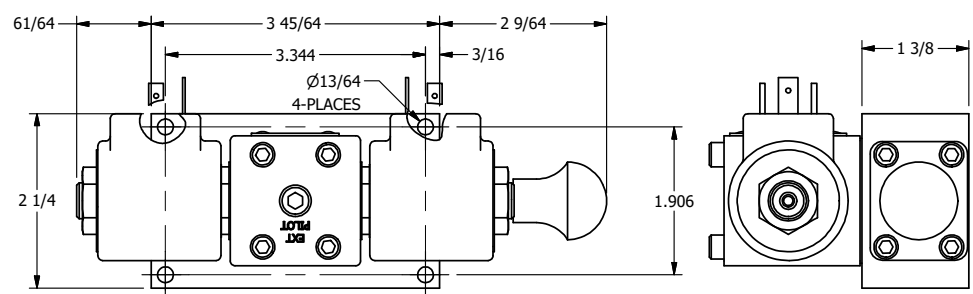

4

3

2

1

**AAA**  
PRODUCTS  
INTERNATIONAL

**AAA PRODUCTS  
INTERNATIONAL**  
7114 Harry Hines Blvd  
Dallas, TX 75235

TITLE: 1/4" SIDE PORT, DBL SOL, 2 POS,  
SPR CTR, SOL SHFT, FLOAT CTR SPL,  
ISO 4400 DIN, MAN SPL OVRD

DRAWING NO.:  
DIM\_SY2GEDOS

THE INFORMATION CONTAINED WITHIN THIS DOCUMENT IS PROPRIETARY TO AAA PRODUCTS AND MAY NOT BE DISCLOSED WITHOUT PRIOR WRITTEN CONSENT

4

3

2

1

B

B