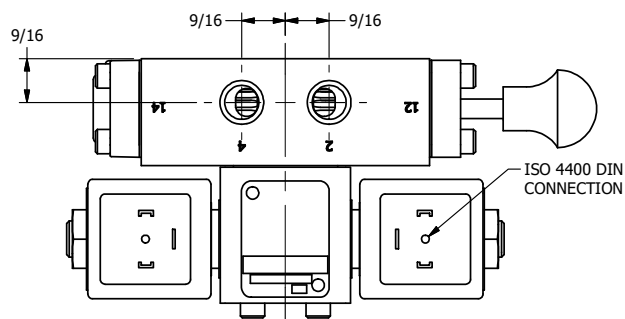

4

3

2

1

**AAA**  
PRODUCTS  
INTERNATIONAL

**AAA PRODUCTS  
INTERNATIONAL**  
7114 Harry Hines Blvd  
Dallas, TX 75235

TITLE: 1/4" SIDE PORT, DBL SOL, 2 POS,  
SPR CTR, SOL SHFT, FLOAT CTR SPL,  
ISO 4400 DIN, MAN SPL OVRD

DRAWING NO.:  
DIM\_SY2GEDOS

THE INFORMATION CONTAINED WITHIN THIS DOCUMENT IS PROPRIETARY TO AAA PRODUCTS AND MAY NOT BE DISCLOSED WITHOUT PRIOR WRITTEN CONSENT

4

3

2

1

B

B