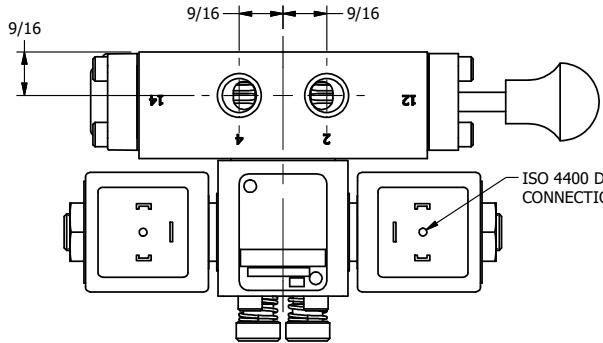

4

3

2

1

ISO 4400 DIN CONNECTION

1/4" NPTF PORTS 5-PLACES

**AAA**  
PRODUCTS  
INTERNATIONAL

**AAA PRODUCTS INTERNATIONAL**  
7114 Harry Hines Blvd  
Dallas, TX 75235

TITLE: 1/4" SIDE PORT, DBL SOL, 2 POS,  
FLOAT SPR CTR, ISO 4400 DIN,  
LCKNG OVRD, MAN SPL OVRD

DRAWING NO.:  
DIM\_SY2GEDOOS

THE INFORMATION CONTAINED WITHIN THIS DOCUMENT IS PROPRIETARY TO AAA PRODUCTS AND MAY NOT BE DISCLOSED WITHOUT PRIOR WRITTEN CONSENT