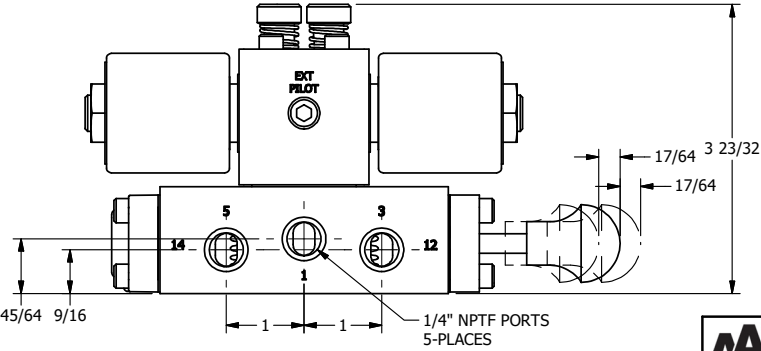

4

3

2

1

ISO 4400 DIN CONNECTION

1/4" NPTF PORTS 5-PLACES

**AAA**  
PRODUCTS  
INTERNATIONAL

**AAA PRODUCTS INTERNATIONAL**  
7114 Harry Hines Blvd  
Dallas, TX 75235

TITLE: 1/4" SIDE PORT, DBL SOL, 2 POS,  
FLOAT SPR CTR, ISO 4400 DIN,  
LCKNG OVRD, MAN SPL OVRD

DRAWING NO.:  
DIM\_SY2GEDOOS

THE INFORMATION CONTAINED WITHIN THIS DOCUMENT IS PROPRIETARY TO AAA PRODUCTS AND MAY NOT BE DISCLOSED WITHOUT PRIOR WRITTEN CONSENT