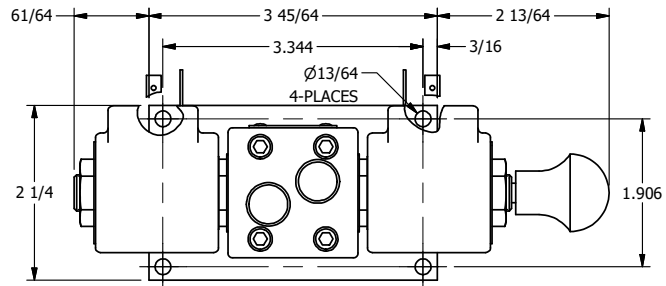

4

3

2

1

ISO 4400 DIN CONNECTION

1/4" NPTF PORTS 5-PLACES

**AAA**  
PRODUCTS  
INTERNATIONAL

**AAA PRODUCTS INTERNATIONAL**  
7114 Harry Hines Blvd  
Dallas, TX 75235

TITLE: 1/4" SIDE PORT, DBL SOL, 2 POS,  
FLOAT SPR CTR, ISO 4400 DIN,  
LCKNG OVRD, MAN SPL OVRD

DRAWING NO.:  
DIM\_SY2GEDOOS

THE INFORMATION CONTAINED WITHIN THIS DOCUMENT IS PROPRIETARY TO AAA PRODUCTS AND MAY NOT BE DISCLOSED WITHOUT PRIOR WRITTEN CONSENT