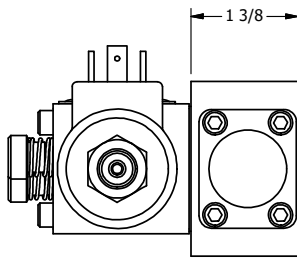

4

3

2

1

ISO 4400 DIN CONNECTION

1/4" NPTF PORTS 5-PLACES

**AAA**  
PRODUCTS  
INTERNATIONAL

**AAA PRODUCTS INTERNATIONAL**  
7114 Harry Hines Blvd  
Dallas, TX 75235

TITLE: 1/4" SIDE PORT, DBL SOL, 2 POS,  
FLOAT SPR CTR, ISO 4400 DIN,  
LCKNG OVRD, MAN SPL OVRD

DRAWING NO.:  
DIM\_SY2GEDOOS

THE INFORMATION CONTAINED WITHIN THIS DOCUMENT IS PROPRIETARY TO AAA PRODUCTS AND MAY NOT BE DISCLOSED WITHOUT PRIOR WRITTEN CONSENT