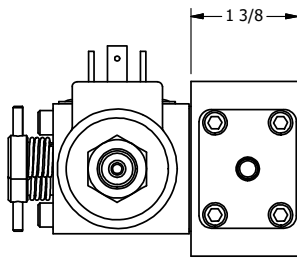

4

3

2

1

4

3

2

AAA
PRODUCTS
INTERNATIONAL

AAA PRODUCTS INTERNATIONAL
7114 Harry Hines Blvd
Dallas, TX 75235

TITLE: 1/4" SIDE PORT, DBL SOL, 2 POS,
FLOAT SPR CTR, ISO 4400 DIN,
NON-LCKNG OVRD, THRD INDCTR PIN

DRAWING NO.:
DIM_SY2GEDONK

THE INFORMATION CONTAINED WITHIN THIS DOCUMENT IS PROPRIETARY TO AAA PRODUCTS AND MAY NOT BE DISCLOSED WITHOUT PRIOR WRITTEN CONSENT