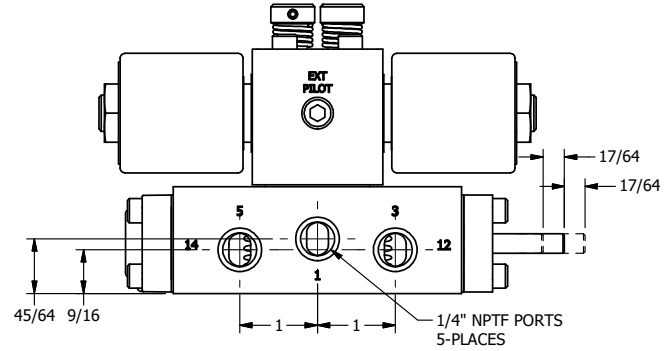

4

3

2

1

4

3

2

AAA
PRODUCTS
INTERNATIONAL

AAA PRODUCTS INTERNATIONAL
7114 Harry Hines Blvd
Dallas, TX 75235

TITLE: 1/4" SIDE PORT, DBL SOL, 2 POS,
FLOAT SPR CTR, ISO 4400 DIN,
NON-LCKNG OVRD, THRD INDCTR PIN

DRAWING NO.:
DIM_SY2GEDONK

THE INFORMATION CONTAINED WITHIN THIS DOCUMENT IS PROPRIETARY TO AAA PRODUCTS AND MAY NOT BE DISCLOSED WITHOUT PRIOR WRITTEN CONSENT