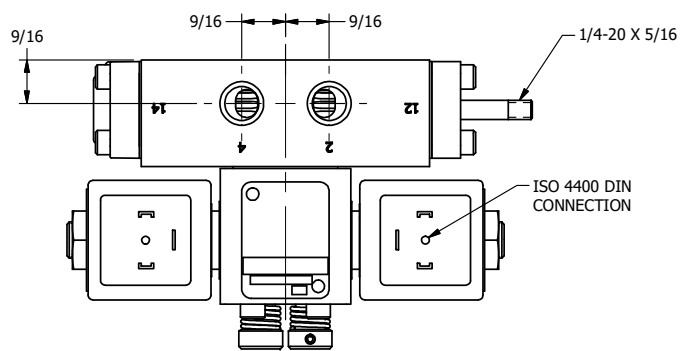

4

3

2

1

4

3

2

AAA
PRODUCTS
INTERNATIONAL

AAA PRODUCTS INTERNATIONAL
7114 Harry Hines Blvd
Dallas, TX 75235

TITLE: 1/4" SIDE PORT, DBL SOL, 2 POS,
FLOAT SPR CTR, ISO 4400 DIN,
NON-LCKNG OVRD, THRD INDCTR PIN

DRAWING NO.:
DIM_SY2GEDONK

THE INFORMATION CONTAINED WITHIN THIS DOCUMENT IS PROPRIETARY TO AAA PRODUCTS AND MAY NOT BE DISCLOSED WITHOUT PRIOR WRITTEN CONSENT