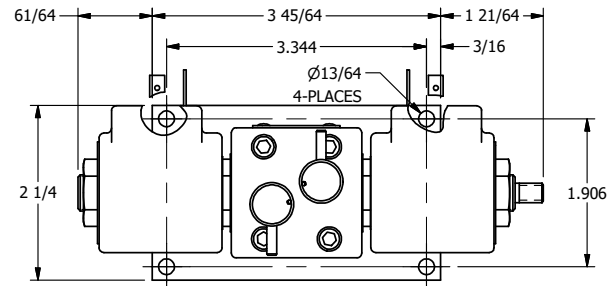

4

3

2

1

4

3

2

AAA
PRODUCTS
INTERNATIONAL

AAA PRODUCTS INTERNATIONAL
7114 Harry Hines Blvd
Dallas, TX 75235

TITLE: 1/4" SIDE PORT, DBL SOL, 2 POS,
FLOAT SPR CTR, ISO 4400 DIN,
NON-LCKNG OVRD, THRD INDCTR PIN

DRAWING NO.:
DIM_SY2GEDONK

THE INFORMATION CONTAINED WITHIN THIS DOCUMENT IS PROPRIETARY TO AAA PRODUCTS AND MAY NOT BE DISCLOSED WITHOUT PRIOR WRITTEN CONSENT