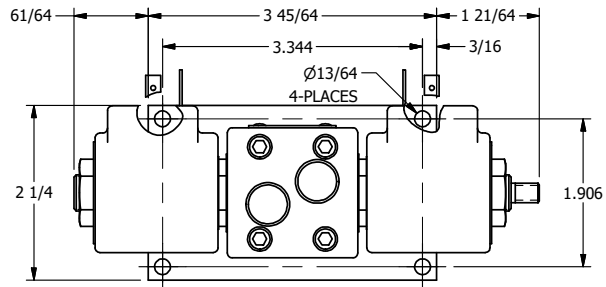

4

3

2

1

AAA
PRODUCTS
INTERNATIONAL

**AAA PRODUCTS
INTERNATIONAL**
7114 Harry Hines Blvd
Dallas, TX 75235

TITLE: 1/4" SIDE PORT, DBL SOL, 2 POS,
FLOAT SPR CTR, ISO 4400 DIN,
LCKNG OVRD, THREADED INDCTR PIN

DRAWING NO.:
DIM_SY2GEDOK