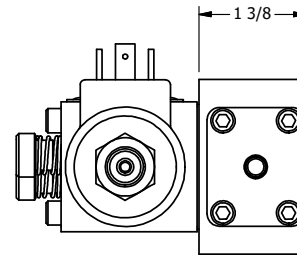

4

3

2

1

AAA
PRODUCTS
INTERNATIONAL

**AAA PRODUCTS
INTERNATIONAL**
7114 Harry Hines Blvd
Dallas, TX 75235

TITLE: 1/4" SIDE PORT, DBL SOL, 2 POS,
FLOAT SPR CTR, ISO 4400 DIN,
LCKNG OVRD, THREADED INDCTR PIN

DRAWING NO.:
DIM_SY2GEDOK