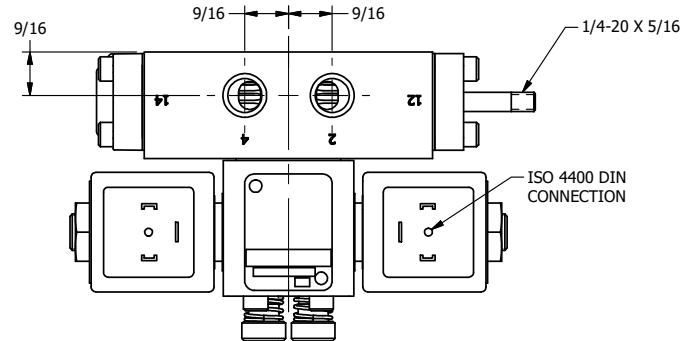

4

3

2

1

AAA
PRODUCTS
INTERNATIONAL

**AAA PRODUCTS
INTERNATIONAL**
7114 Harry Hines Blvd
Dallas, TX 75235

TITLE: 1/4" SIDE PORT, DBL SOL, 2 POS,
FLOAT SPR CTR, ISO 4400 DIN,
LCKNG OVRD, THREADED INDCTR PIN

DRAWING NO.:
DIM_SY2GEDOK