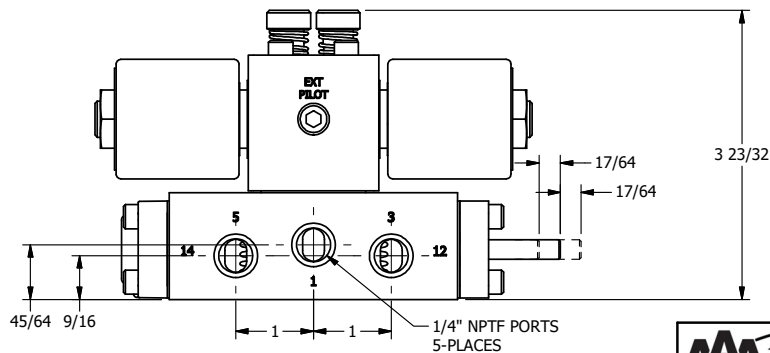

4

3

2

1

AAA
PRODUCTS
INTERNATIONAL

**AAA PRODUCTS
INTERNATIONAL**
7114 Harry Hines Blvd
Dallas, TX 75235

TITLE: 1/4" SIDE PORT, DBL SOL, 2 POS,
FLOAT SPR CTR, ISO 4400 DIN,
LCKNG OVRD, THREADED INDCTR PIN

DRAWING NO.:
DIM_SY2GEDOK