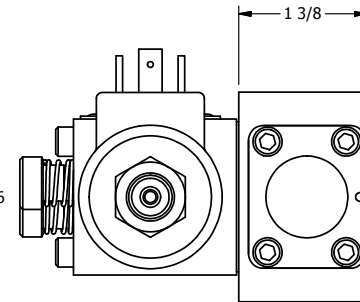

4

3

2

1

ISO 4400 DIN CONNECTION

3 23/32

1/4" NPTF PORTS 5-PLACES

AAA
PRODUCTS
INTERNATIONAL

AAA PRODUCTS INTERNATIONAL
7114 Harry Hines Blvd
Dallas, TX 75235

TITLE: 1/4" SIDE PORT, DBL SOL, 3 POS,
SPR CTR, SOL RTRN, FLOAT CTR SPL,
ISO 4400 DIN, LCKNG OVRD

DRAWING NO.:
DIM_SY2GEDO

THE INFORMATION CONTAINED WITHIN THIS DOCUMENT IS PROPRIETARY TO AAA PRODUCTS AND MAY NOT BE DISCLOSED WITHOUT PRIOR WRITTEN CONSENT