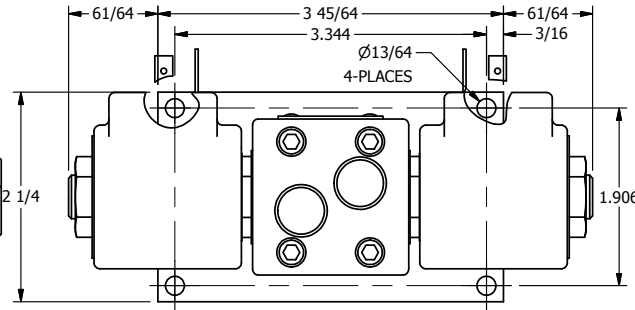

4

3

2

1

ISO 4400 DIN CONNECTION

3 23/32

1/4" NPTF PORTS 5-PLACES

AAA
PRODUCTS
INTERNATIONAL

AAA PRODUCTS INTERNATIONAL
7114 Harry Hines Blvd
Dallas, TX 75235

TITLE: 1/4" SIDE PORT, DBL SOL, 3 POS,
SPR CTR, SOL RTRN, FLOAT CTR SPL,
ISO 4400 DIN, LCKNG OVRD

DRAWING NO.:
DIM_SY2GEDO

THE INFORMATION CONTAINED WITHIN THIS DOCUMENT IS PROPRIETARY TO AAA PRODUCTS AND MAY NOT BE DISCLOSED WITHOUT PRIOR WRITTEN CONSENT