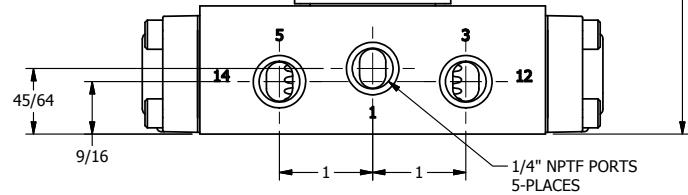

4

3

2

1

ISO 4400 DIN CONNECTION

3 23/32

1/4" NPTF PORTS 5-PLACES

AAA
PRODUCTS
INTERNATIONAL

AAA PRODUCTS INTERNATIONAL
7114 Harry Hines Blvd
Dallas, TX 75235

TITLE: 1/4" SIDE PORT, DBL SOL, 3 POS,
SPR CTR, SOL RTRN, FLOAT CTR SPL,
ISO 4400 DIN, LCKNG OVRD

DRAWING NO.:
DIM_SY2GEDO

THE INFORMATION CONTAINED WITHIN THIS DOCUMENT IS PROPRIETARY TO AAA PRODUCTS AND MAY NOT BE DISCLOSED WITHOUT PRIOR WRITTEN CONSENT