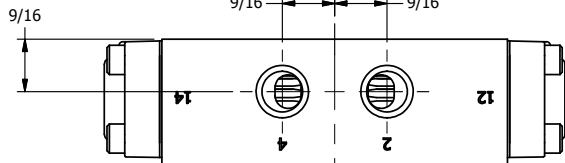

4

3

2

1

ISO 4400 DIN CONNECTION

3 23/32

1/4" NPTF PORTS 5-PLACES

AAA
PRODUCTS
INTERNATIONAL

AAA PRODUCTS INTERNATIONAL
7114 Harry Hines Blvd
Dallas, TX 75235

TITLE: 1/4" SIDE PORT, DBL SOL, 3 POS,
SPR CTR, SOL RTRN, FLOAT CTR SPL,
ISO 4400 DIN, LCKNG OVRD

DRAWING NO.:
DIM_SY2GEDO

THE INFORMATION CONTAINED WITHIN THIS DOCUMENT IS PROPRIETARY TO AAA PRODUCTS AND MAY NOT BE DISCLOSED WITHOUT PRIOR WRITTEN CONSENT