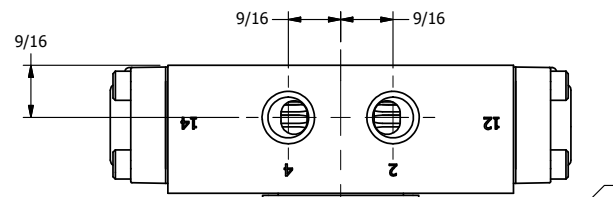

4

3

2

1

ISO 4400 DIN CONNECTION

**AAA**  
PRODUCTS  
INTERNATIONAL

**AAA PRODUCTS INTERNATIONAL**  
7114 Harry Hines Blvd  
Dallas, TX 75235

TITLE: 1/4" SIDE PORT, DBL SOL, 3 POS,  
SPR CTR, SOL RTRN, FLOAT CTR SPL,  
ISO 4400 DIN, DUST EXCLDR

DRAWING NO.:  
DIM\_SY2GEDL

THE INFORMATION CONTAINED WITHIN THIS DOCUMENT IS PROPRIETARY TO AAA PRODUCTS AND MAY NOT BE DISCLOSED WITHOUT PRIOR WRITTEN CONSENT

4

3

2

1

B

B