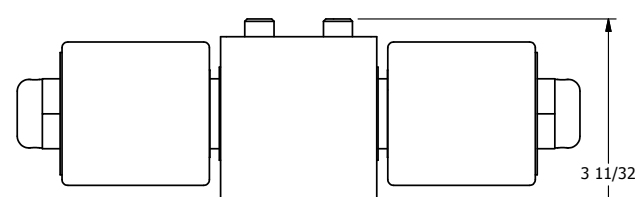

4

3

2

1

ISO 4400 DIN CONNECTION

**AAA**  
PRODUCTS  
INTERNATIONAL

**AAA PRODUCTS INTERNATIONAL**  
7114 Harry Hines Blvd  
Dallas, TX 75235

TITLE: 1/4" SIDE PORT, DBL SOL, 3 POS,  
SPR CTR, SOL RTRN, FLOAT CTR SPL,  
ISO 4400 DIN, DUST EXCLDR

DRAWING NO.:  
DIM\_SY2GEDL

THE INFORMATION CONTAINED WITHIN THIS DOCUMENT IS PROPRIETARY TO AAA PRODUCTS AND MAY NOT BE DISCLOSED WITHOUT PRIOR WRITTEN CONSENT

4

3

2

1

B

B