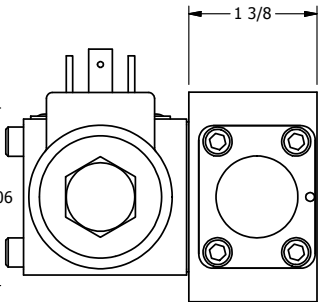

4

3

2

1

ISO 4400 DIN CONNECTION

**AAA**  
PRODUCTS  
INTERNATIONAL

**AAA PRODUCTS INTERNATIONAL**  
7114 Harry Hines Blvd  
Dallas, TX 75235

TITLE: 1/4" SIDE PORT, DBL SOL, 3 POS,  
SPR CTR, SOL RTRN, FLOAT CTR SPL,  
ISO 4400 DIN, DUST EXCLDR

DRAWING NO.:  
DIM\_SY2GEDL

THE INFORMATION CONTAINED WITHIN THIS DOCUMENT IS PROPRIETARY TO AAA PRODUCTS AND MAY NOT BE DISCLOSED WITHOUT PRIOR WRITTEN CONSENT

4

3

2

1

B

B