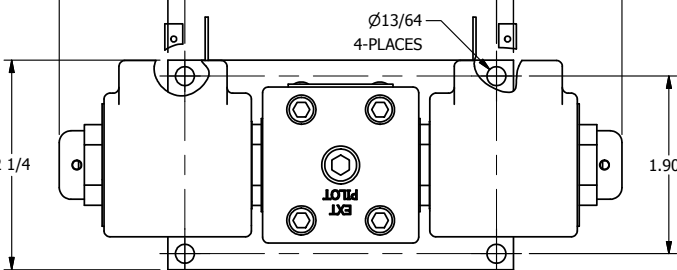

4

3

2

1

ISO 4400 DIN CONNECTION

**AAA**  
PRODUCTS  
INTERNATIONAL

**AAA PRODUCTS INTERNATIONAL**  
7114 Harry Hines Blvd  
Dallas, TX 75235

TITLE: 1/4" SIDE PORT, DBL SOL, 3 POS,  
SPR CTR, SOL RTRN, FLOAT CTR SPL,  
ISO 4400 DIN, DUST EXCLDR

DRAWING NO.:  
DIM\_SY2GEDL

THE INFORMATION CONTAINED WITHIN THIS DOCUMENT IS PROPRIETARY TO AAA PRODUCTS AND MAY NOT BE DISCLOSED WITHOUT PRIOR WRITTEN CONSENT

4

3

2

1

B

B