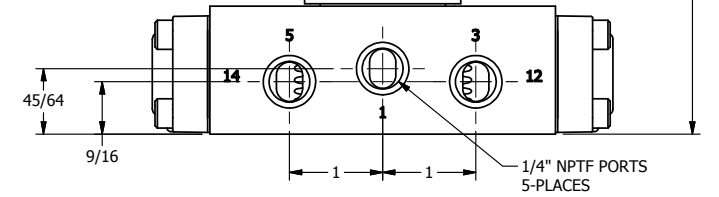

4

3

2

1

ISO 4400 DIN CONNECTION

**AAA**  
PRODUCTS  
INTERNATIONAL

**AAA PRODUCTS INTERNATIONAL**  
7114 Harry Hines Blvd  
Dallas, TX 75235

TITLE: 1/4" SIDE PORT, DBL SOL, 3 POS,  
SPR CTR, SOL RTRN, FLOAT CTR SPL,  
ISO 4400 DIN, DUST EXCLDR

DRAWING NO.:  
DIM\_SY2GEDL

THE INFORMATION CONTAINED WITHIN THIS DOCUMENT IS PROPRIETARY TO AAA PRODUCTS AND MAY NOT BE DISCLOSED WITHOUT PRIOR WRITTEN CONSENT

4

3

2

1

B

B