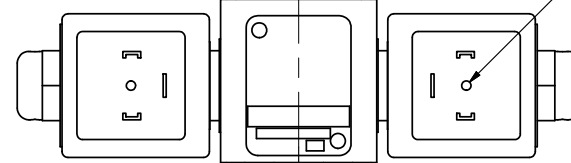

4

3

2

1

ISO 4400 DIN CONNECTION

**AAA**  
PRODUCTS  
INTERNATIONAL

**AAA PRODUCTS INTERNATIONAL**  
7114 Harry Hines Blvd  
Dallas, TX 75235

TITLE: 1/4" SIDE PORT, DBL SOL, 3 POS,  
SPR CTR, SOL RTRN, FLOAT CTR SPL,  
ISO 4400 DIN, DUST EXCLDR

DRAWING NO.:  
DIM\_SY2GEDL

THE INFORMATION CONTAINED WITHIN THIS DOCUMENT IS PROPRIETARY TO AAA PRODUCTS AND MAY NOT BE DISCLOSED WITHOUT PRIOR WRITTEN CONSENT

4

3

2

1

B

B