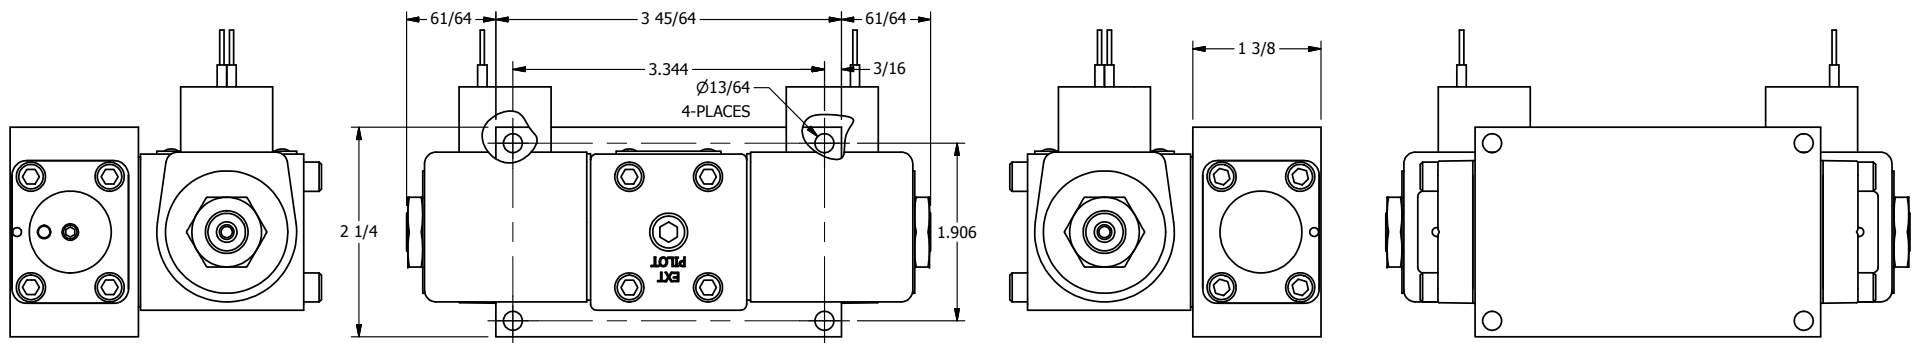

4

3

2

1

**AAA**  
PRODUCTS  
INTERNATIONAL

**AAA PRODUCTS INTERNATIONAL**  
7114 Harry Hines Blvd  
Dallas, TX 75235

TITLE: 1/4" SIDE PORT, DBL SOL, 3 POS,  
SPR CTR, SOL RTRN, FLOAT CTR SPL,  
CLASSIC SOL

PART NO.:  
**DIM\_SY2G**