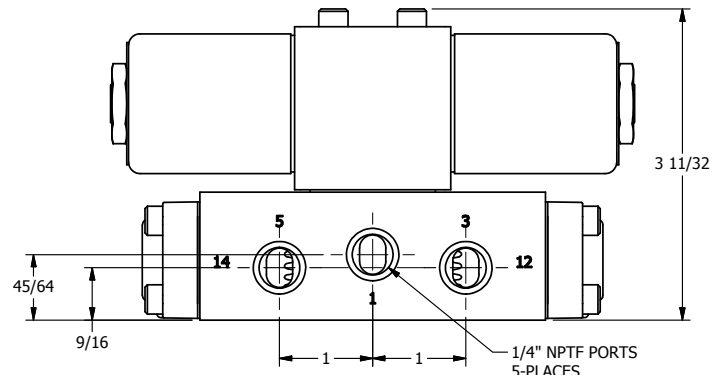

4

3

2

1

**AAA**  
PRODUCTS  
INTERNATIONAL

**AAA PRODUCTS INTERNATIONAL**  
7114 Harry Hines Blvd  
Dallas, TX 75235

TITLE: 1/4" SIDE PORT, DBL SOL, 3 POS,  
SPR CTR, SOL RTRN, FLOAT CTR SPL,  
CLASSIC SOL

PART NO.:  
**DIM\_SY2G**