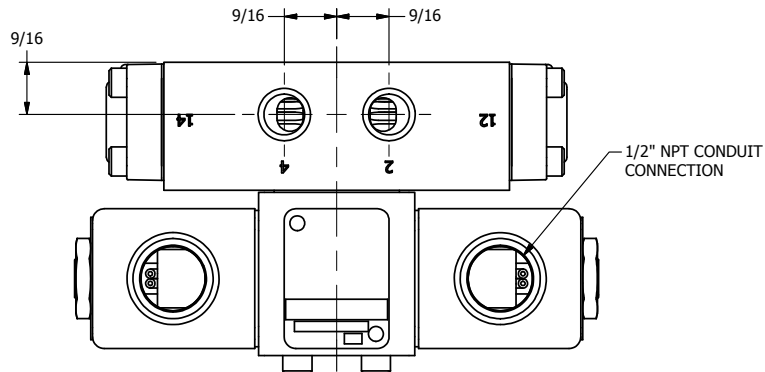

4

3

2

1

**AAA**  
PRODUCTS  
INTERNATIONAL

**AAA PRODUCTS INTERNATIONAL**  
7114 Harry Hines Blvd  
Dallas, TX 75235

TITLE: 1/4" SIDE PORT, DBL SOL, 3 POS,  
SPR CTR, SOL RTRN, FLOAT CTR SPL,  
CLASSIC SOL

PART NO.:  
**DIM\_SY2G**