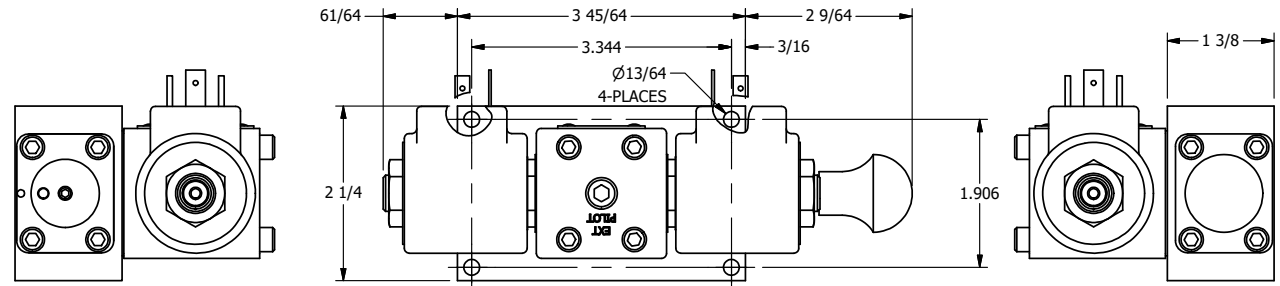

4

3

2

1

AAA
PRODUCTS
INTERNATIONAL

**AAA PRODUCTS
INTERNATIONAL**
7114 Harry Hines Blvd
Dallas, TX 75235

TITLE 1/4" SIDE PORT, DBL SOL, 2 POS,
SPR CLSD CTR, ISO 4400,
TAPPED VENT, MAN SPL OVRD

DRAWING NO.:
DIM_SY2EDTOS