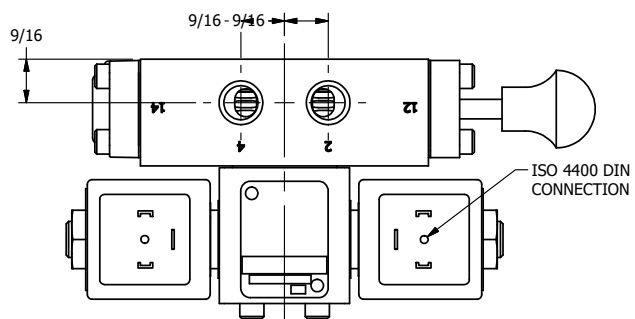

4

3

2

1

AAA
PRODUCTS
INTERNATIONAL

**AAA PRODUCTS
INTERNATIONAL**
7114 Harry Hines Blvd
Dallas, TX 75235

TITLE 1/4" SIDE PORT, DBL SOL, 2 POS,
SPR CLSD CTR, ISO 4400,
TAPPED VENT, MAN SPL OVRD

DRAWING NO.:
DIM_SY2EDTOS