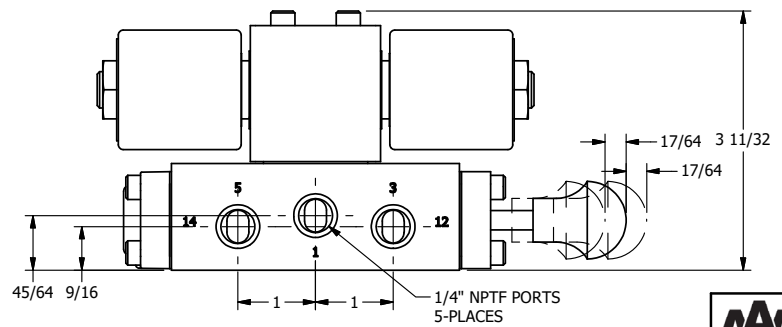

4

3

2

1

AAA
PRODUCTS
INTERNATIONAL

**AAA PRODUCTS
INTERNATIONAL**
7114 Harry Hines Blvd
Dallas, TX 75235

TITLE 1/4" SIDE PORT, DBL SOL, 2 POS,
SPR CLSD CTR, ISO 4400,
TAPPED VENT, MAN SPL OVRD

DRAWING NO.:
DIM_SY2EDTOS