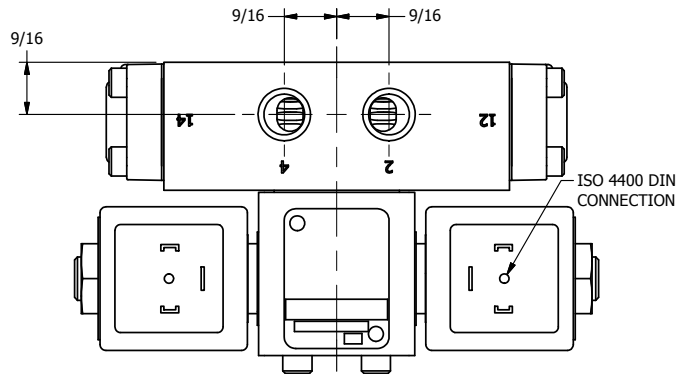

4

3

2

1

AAA
PRODUCTS
INTERNATIONAL

**AAA PRODUCTS
INTERNATIONAL**
7114 Harry Hines Blvd
Dallas, TX 75235

TITLE: 1/4" SIDE PORT, DBL SOL, 3 POS,
SPR CTR, SOL RTRN, CLSD CTR SPL,
ISO 4400 DIN, TAPPED VENT

DRAWING NO.:
DIM_SY2EDT