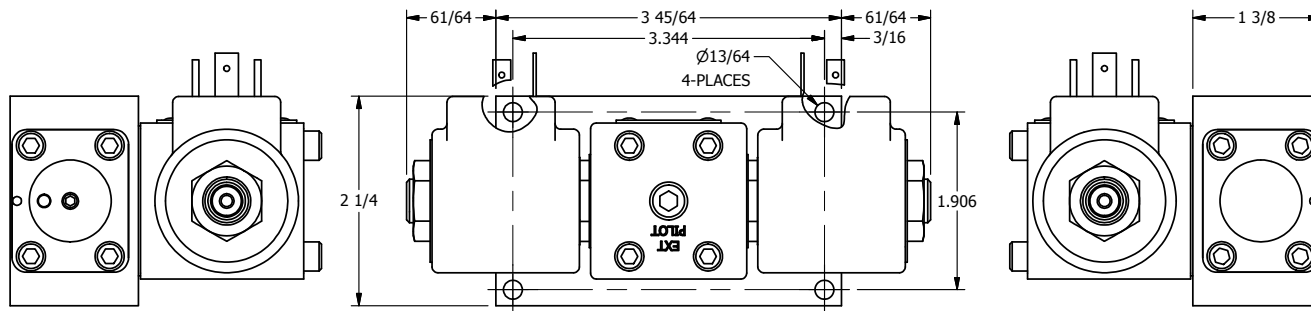

4

3

2

1

AAA
PRODUCTS
INTERNATIONAL

**AAA PRODUCTS
INTERNATIONAL**
7114 Harry Hines Blvd
Dallas, TX 75235

TITLE: 1/4" SIDE PORT, DBL SOL, 3 POS,
SPR CTR, SOL RTRN, CLSD CTR SPL,
ISO 4400 DIN, TAPPED VENT

DRAWING NO.:
DIM_SY2EDT