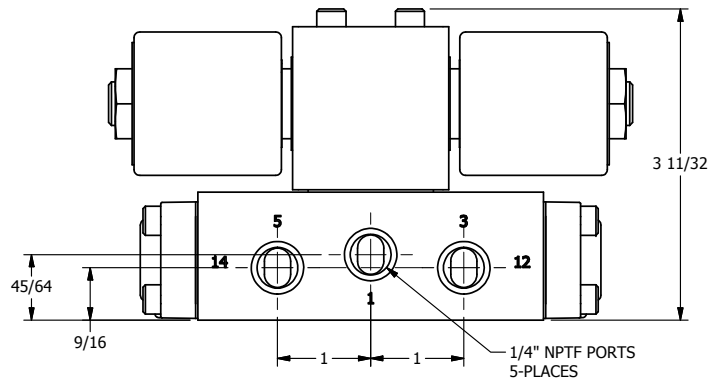

4

3

2

1

AAA
PRODUCTS
INTERNATIONAL

**AAA PRODUCTS
INTERNATIONAL**
7114 Harry Hines Blvd
Dallas, TX 75235

TITLE: 1/4" SIDE PORT, DBL SOL, 3 POS,
SPR CTR, SOL RTRN, CLSD CTR SPL,
ISO 4400 DIN, TAPPED VENT

DRAWING NO.:
DIM_SY2EDT