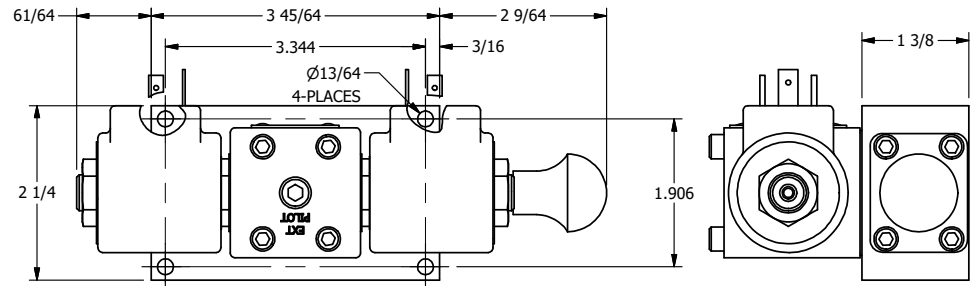

4

3

2

1

4

3

2

AAA
PRODUCTS
INTERNATIONAL

AAA PRODUCTS INTERNATIONAL
7114 Harry Hines Blvd
Dallas, TX 75235

TITLE: 1/4" SIDE PORT, DBL SOL, 2 POS,
SPR CTR, SOL SHFT, CLSD CTR SPL,
ISO 4400 DIN, MAN SPL OVRD

DRAWING NO.:
DIM_SY2EDOS

THE INFORMATION CONTAINED WITHIN THIS DOCUMENT IS PROPRIETARY TO AAA PRODUCTS AND MAY NOT BE DISCLOSED WITHOUT PRIOR WRITTEN CONSENT