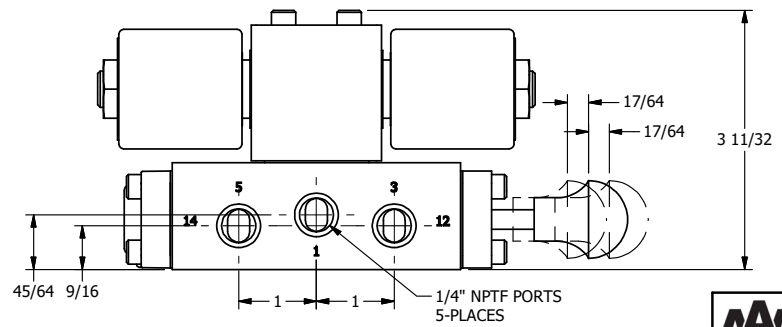

4

3

2

1

4

3

2

AAA
PRODUCTS
INTERNATIONAL

AAA PRODUCTS INTERNATIONAL
7114 Harry Hines Blvd
Dallas, TX 75235

TITLE: 1/4" SIDE PORT, DBL SOL, 2 POS,
SPR CTR, SOL SHFT, CLSD CTR SPL,
ISO 4400 DIN, MAN SPL OVRD

DRAWING NO.:
DIM_SY2EDOS

THE INFORMATION CONTAINED WITHIN THIS DOCUMENT IS PROPRIETARY TO AAA PRODUCTS AND MAY NOT BE DISCLOSED WITHOUT PRIOR WRITTEN CONSENT