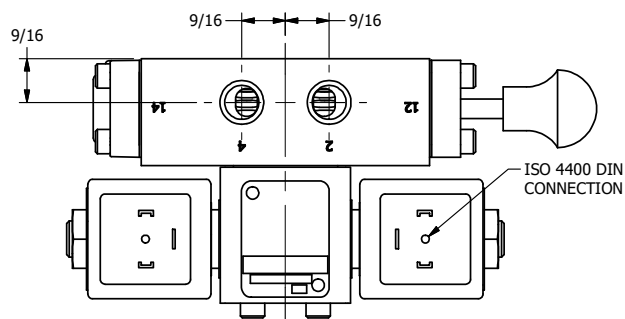

4

3

2

1

4

3

2

AAA
PRODUCTS
INTERNATIONAL

AAA PRODUCTS INTERNATIONAL
7114 Harry Hines Blvd
Dallas, TX 75235

TITLE: 1/4" SIDE PORT, DBL SOL, 2 POS,
SPR CTR, SOL SHFT, CLSD CTR SPL,
ISO 4400 DIN, MAN SPL OVRD

DRAWING NO.:
DIM_SY2EDOS

THE INFORMATION CONTAINED WITHIN THIS DOCUMENT IS PROPRIETARY TO AAA PRODUCTS AND MAY NOT BE DISCLOSED WITHOUT PRIOR WRITTEN CONSENT