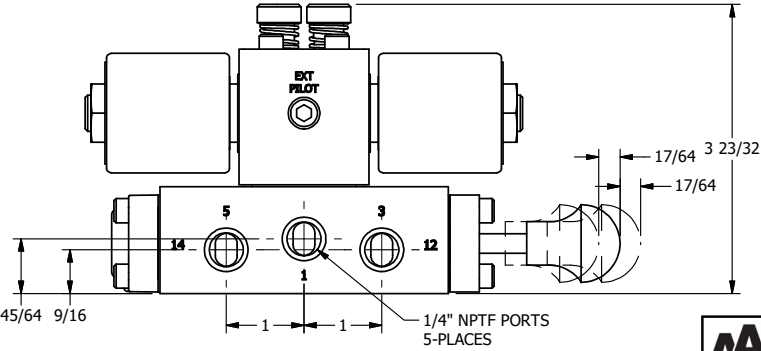

4

3

2

1

ISO 4400 DIN CONNECTION

1/4" NPTF PORTS 5-PLACES

AAA
PRODUCTS
INTERNATIONAL

AAA PRODUCTS INTERNATIONAL
7114 Harry Hines Blvd
Dallas, TX 75235

TITLE: 1/4" SIDE PORT, DBL SOL, 2 POS,
CLSD SPR CTR, ISO 4400 DIN,
LCKNG OVRD, MAN SPL OVRD

DRAWING NO.:
DIM_SY2EDOOS

THE INFORMATION CONTAINED WITHIN THIS DOCUMENT IS PROPRIETARY TO AAA PRODUCTS AND MAY NOT BE DISCLOSED WITHOUT PRIOR WRITTEN CONSENT