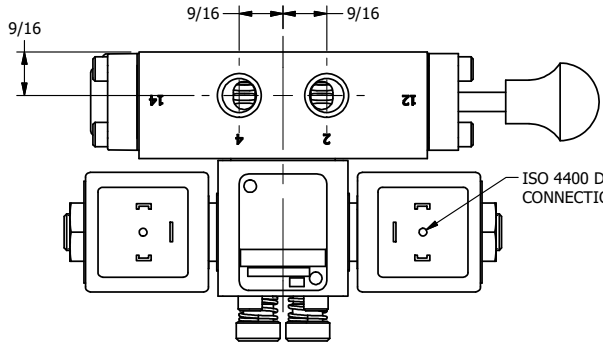

4

3

2

1

ISO 4400 DIN CONNECTION

1/4" NPTF PORTS 5-PLACES

AAA
PRODUCTS
INTERNATIONAL

AAA PRODUCTS INTERNATIONAL
7114 Harry Hines Blvd
Dallas, TX 75235

TITLE: 1/4" SIDE PORT, DBL SOL, 2 POS,
CLSD SPR CTR, ISO 4400 DIN,
LCKNG OVRD, MAN SPL OVRD

DRAWING NO.:
DIM_SY2EDOOS

THE INFORMATION CONTAINED WITHIN THIS DOCUMENT IS PROPRIETARY TO AAA PRODUCTS AND MAY NOT BE DISCLOSED WITHOUT PRIOR WRITTEN CONSENT