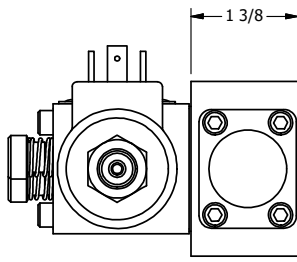

4

3

2

1

ISO 4400 DIN CONNECTION

1/4" NPTF PORTS 5-PLACES

AAA
PRODUCTS
INTERNATIONAL

AAA PRODUCTS INTERNATIONAL
7114 Harry Hines Blvd
Dallas, TX 75235

TITLE: 1/4" SIDE PORT, DBL SOL, 2 POS,
CLSD SPR CTR, ISO 4400 DIN,
LCKNG OVRD, MAN SPL OVRD

DRAWING NO.:
DIM_SY2EDOOS

THE INFORMATION CONTAINED WITHIN THIS DOCUMENT IS PROPRIETARY TO AAA PRODUCTS AND MAY NOT BE DISCLOSED WITHOUT PRIOR WRITTEN CONSENT