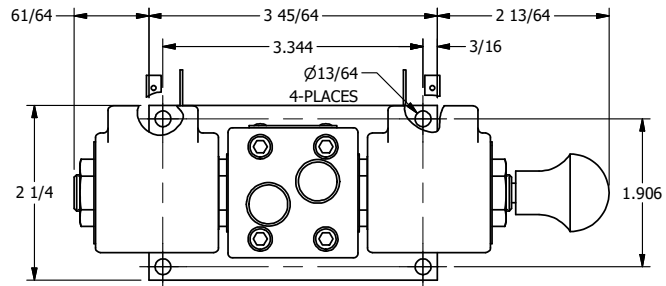

4

3

2

1

ISO 4400 DIN CONNECTION

1/4" NPTF PORTS 5-PLACES

AAA
PRODUCTS
INTERNATIONAL

AAA PRODUCTS INTERNATIONAL
7114 Harry Hines Blvd
Dallas, TX 75235

TITLE: 1/4" SIDE PORT, DBL SOL, 2 POS,
CLSD SPR CTR, ISO 4400 DIN,
LCKNG OVRD, MAN SPL OVRD

DRAWING NO.:
DIM_SY2EDOOS

THE INFORMATION CONTAINED WITHIN THIS DOCUMENT IS PROPRIETARY TO AAA PRODUCTS AND MAY NOT BE DISCLOSED WITHOUT PRIOR WRITTEN CONSENT