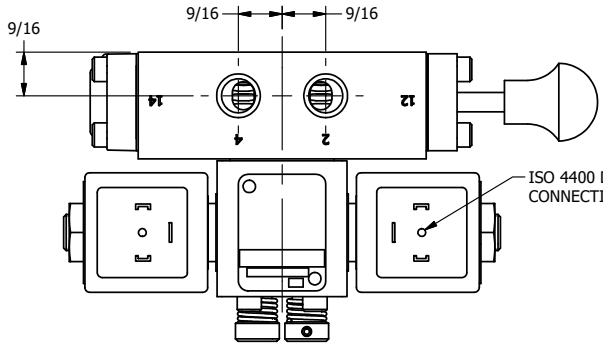

4

3

2

1

**AAA**  
PRODUCTS  
INTERNATIONAL

**AAA PRODUCTS  
INTERNATIONAL**  
7114 Harry Hines Blvd  
Dallas, TX 75235

TITLE: 1/4" SIDE PORT, DBL SOL, 2 POS,  
SPR CLSD CTR, ISO 4400,  
NON-LCKNG OVRD, TPD VNT, SPL OVRD

DRAWING NO.:  
DIM\_SY2EDONTOS

THE INFORMATION CONTAINED WITHIN THIS DOCUMENT IS PROPRIETARY TO AAA PRODUCTS AND MAY NOT BE DISCLOSED WITHOUT PRIOR WRITTEN CONSENT

4

3

2

1

B

B