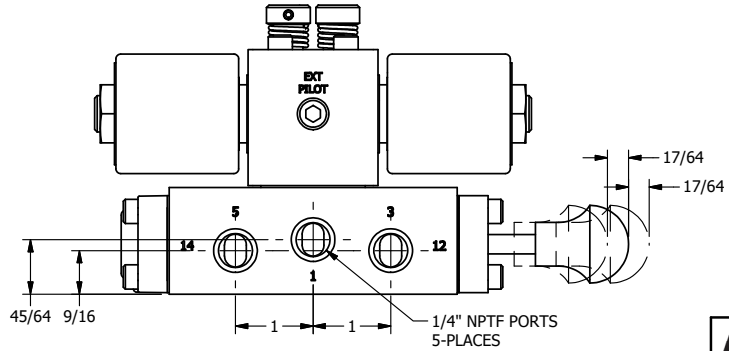

4

3

2

1

**AAA**  
PRODUCTS  
INTERNATIONAL

**AAA PRODUCTS  
INTERNATIONAL**  
7114 Harry Hines Blvd  
Dallas, TX 75235

TITLE: 1/4" SIDE PORT, DBL SOL, 2 POS,  
SPR CLSD CTR, ISO 4400,  
NON-LCKNG OVRD, TPD VNT, SPL OVRD

DRAWING NO.:  
DIM\_SY2EDONTOS

THE INFORMATION CONTAINED WITHIN THIS DOCUMENT IS PROPRIETARY TO AAA PRODUCTS AND MAY NOT BE DISCLOSED WITHOUT PRIOR WRITTEN CONSENT

4

3

2

1

B

B