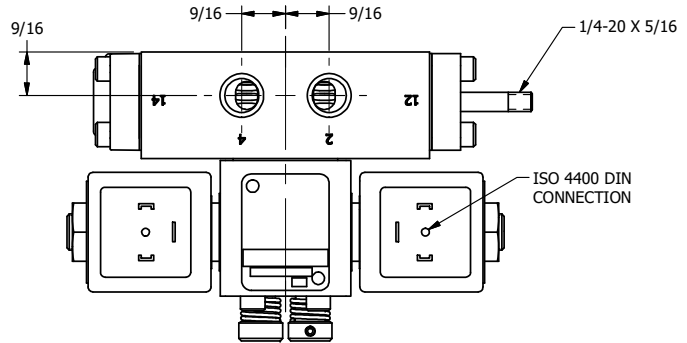

4

3

2

1

AAA
PRODUCTS
INTERNATIONAL

**AAA PRODUCTS
INTERNATIONAL**
7114 Harry Hines Blvd
Dallas, TX 75235

TITLE: 1/4" SIDE PORT, DBL SOL, 2 POS,
CLSD SPR CTR, ISO 4400 DIN,
NON-LCKNG OVRD, THRD INDCTR PIN

DRAWING NO.:
DIM_SY2EDONK