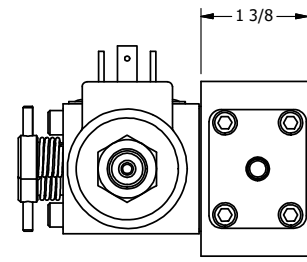

4

3

2

1

AAA
PRODUCTS
INTERNATIONAL

**AAA PRODUCTS
INTERNATIONAL**
7114 Harry Hines Blvd
Dallas, TX 75235

TITLE: 1/4" SIDE PORT, DBL SOL, 2 POS,
CLSD SPR CTR, ISO 4400 DIN,
NON-LCKNG OVRD, THRD INDCTR PIN

DRAWING NO.:
DIM_SY2EDONK