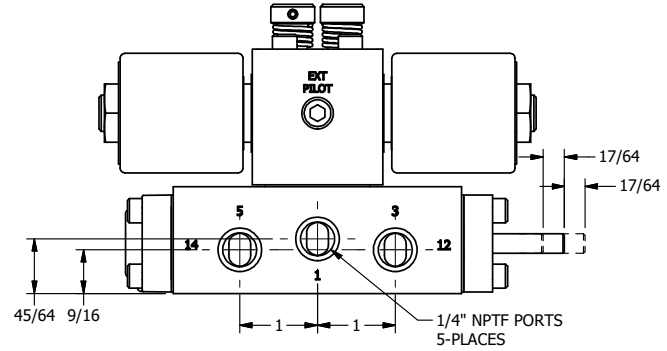

4

3

2

1

AAA
PRODUCTS
INTERNATIONAL

**AAA PRODUCTS
INTERNATIONAL**
7114 Harry Hines Blvd
Dallas, TX 75235

TITLE: 1/4" SIDE PORT, DBL SOL, 2 POS,
CLSD SPR CTR, ISO 4400 DIN,
NON-LCKNG OVRD, THRD INDCTR PIN

DRAWING NO.:
DIM_SY2EDONK