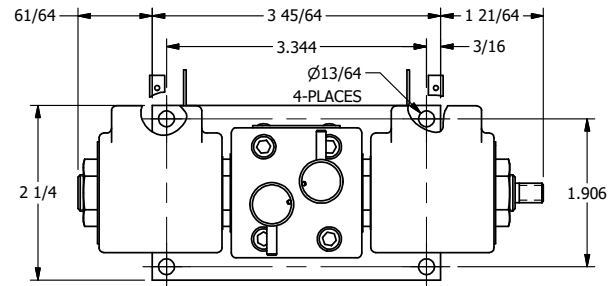

4

3

2

1

AAA
PRODUCTS
INTERNATIONAL

**AAA PRODUCTS
INTERNATIONAL**
7114 Harry Hines Blvd
Dallas, TX 75235

TITLE: 1/4" SIDE PORT, DBL SOL, 2 POS,
CLSD SPR CTR, ISO 4400 DIN,
NON-LCKNG OVRD, THRD INDCTR PIN

DRAWING NO.:
DIM_SY2EDONK