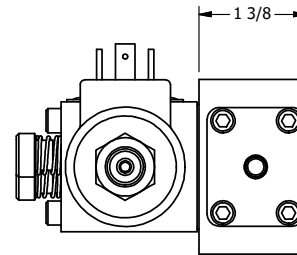

4

3

2

1

4

3

2

AAA
PRODUCTS
INTERNATIONAL

**AAA PRODUCTS
INTERNATIONAL**
7114 Harry Hines Blvd
Dallas, TX 75235

TITLE: 1/4" SIDE PORT, DBL SOL, 2 POS,
CLSD SPR CTR, ISO 4400 DIN,
LCKNG OVRD, THREADED INDCTR PIN

DRAWING NO.:
DIM_SY2EDOK

THE INFORMATION CONTAINED WITHIN THIS DOCUMENT IS PROPRIETARY TO AAA PRODUCTS AND MAY NOT BE DISCLOSED WITHOUT PRIOR WRITTEN CONSENT