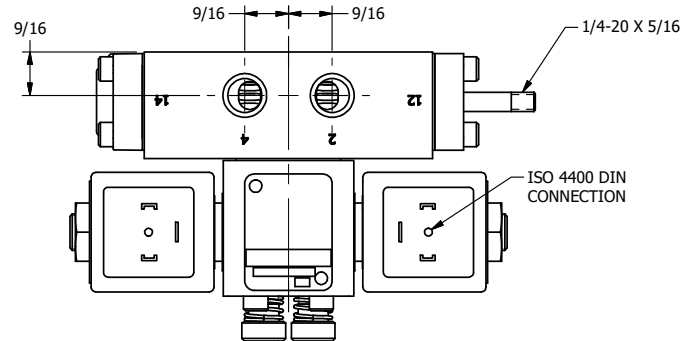

4

3

2

1

4

3

2

AAA
PRODUCTS
INTERNATIONAL

**AAA PRODUCTS
INTERNATIONAL**
7114 Harry Hines Blvd
Dallas, TX 75235

TITLE: 1/4" SIDE PORT, DBL SOL, 2 POS,
CLSD SPR CTR, ISO 4400 DIN,
LCKNG OVRD, THREADED INDCTR PIN

DRAWING NO.:
DIM_SY2EDOK

THE INFORMATION CONTAINED WITHIN THIS DOCUMENT IS PROPRIETARY TO AAA PRODUCTS AND MAY NOT BE DISCLOSED WITHOUT PRIOR WRITTEN CONSENT