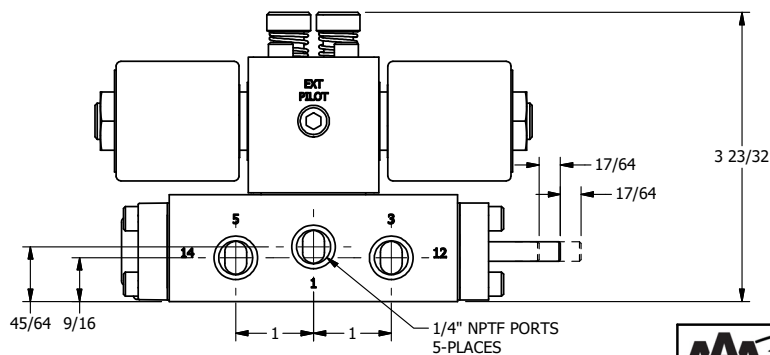

4

3

2

1

4

3

2

AAA
PRODUCTS
INTERNATIONAL

**AAA PRODUCTS
INTERNATIONAL**
7114 Harry Hines Blvd
Dallas, TX 75235

TITLE: 1/4" SIDE PORT, DBL SOL, 2 POS,
CLSD SPR CTR, ISO 4400 DIN,
LCKNG OVRD, THREADED INDCTR PIN

DRAWING NO.:
DIM_SY2EDOK

THE INFORMATION CONTAINED WITHIN THIS DOCUMENT IS PROPRIETARY TO AAA PRODUCTS AND MAY NOT BE DISCLOSED WITHOUT PRIOR WRITTEN CONSENT