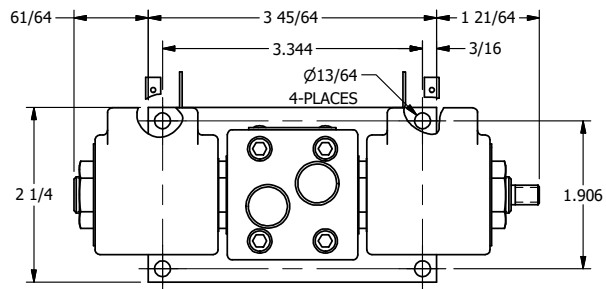

4

3

2

1

4

3

2

AAA
PRODUCTS
INTERNATIONAL

**AAA PRODUCTS
INTERNATIONAL**
7114 Harry Hines Blvd
Dallas, TX 75235

TITLE: 1/4" SIDE PORT, DBL SOL, 2 POS,
CLSD SPR CTR, ISO 4400 DIN,
LCKNG OVRD, THREADED INDCTR PIN

DRAWING NO.:
DIM_SY2EDOK

THE INFORMATION CONTAINED WITHIN THIS DOCUMENT IS PROPRIETARY TO AAA PRODUCTS AND MAY NOT BE DISCLOSED WITHOUT PRIOR WRITTEN CONSENT