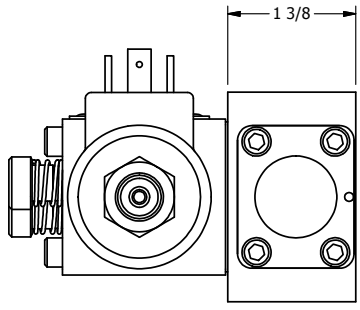

4

3

2

1

ISO 4400 DIN CONNECTION

AAA
PRODUCTS
INTERNATIONAL

**AAA PRODUCTS
INTERNATIONAL**
7114 Harry Hines Blvd
Dallas, TX 75235

TITLE: 1/4" SIDE PORT, DBL SOL, 3 POS,
SPR CTR, SOL RTRN, CLSD CTR SPL,
ISO 4400 DIN, LCKNG OVRD

DRAWING NO.:
DIM_SY2EDO

THE INFORMATION CONTAINED WITHIN THIS DOCUMENT IS PROPRIETARY TO AAA PRODUCTS AND MAY NOT BE DISCLOSED WITHOUT PRIOR WRITTEN CONSENT