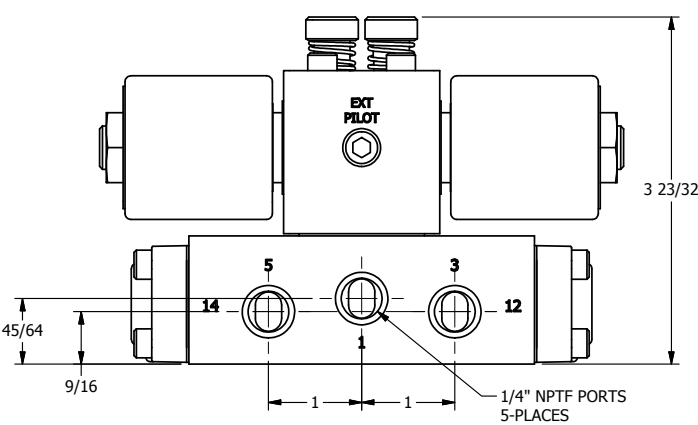

4

3

2

1

ISO 4400 DIN CONNECTION

AAA
PRODUCTS
INTERNATIONAL

**AAA PRODUCTS
INTERNATIONAL**
7114 Harry Hines Blvd
Dallas, TX 75235

TITLE: 1/4" SIDE PORT, DBL SOL, 3 POS,
SPR CTR, SOL RTRN, CLSD CTR SPL,
ISO 4400 DIN, LCKNG OVRD

DRAWING NO.:
DIM_SY2EDO

THE INFORMATION CONTAINED WITHIN THIS DOCUMENT IS PROPRIETARY TO AAA PRODUCTS AND MAY NOT BE DISCLOSED WITHOUT PRIOR WRITTEN CONSENT