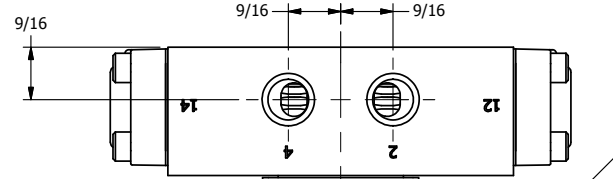

4

3

2

1

ISO 4400 DIN CONNECTION

AAA
PRODUCTS
INTERNATIONAL

**AAA PRODUCTS
INTERNATIONAL**
7114 Harry Hines Blvd
Dallas, TX 75235

TITLE: 1/4" SIDE PORT, DBL SOL, 3 POS,
SPR CTR, SOL RTRN, CLSD CTR SPL,
ISO 4400 DIN, LCKNG OVRD

DRAWING NO.:
DIM_SY2EDO

THE INFORMATION CONTAINED WITHIN THIS DOCUMENT IS PROPRIETARY TO AAA PRODUCTS AND MAY NOT BE DISCLOSED WITHOUT PRIOR WRITTEN CONSENT