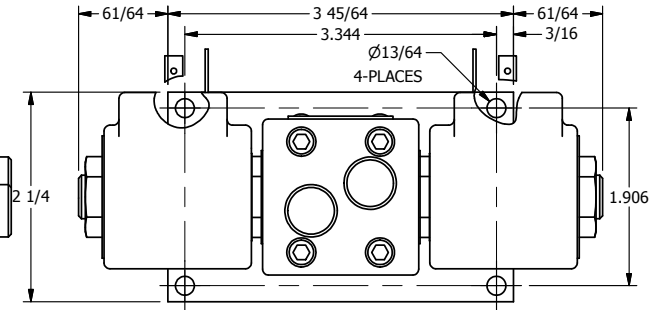

4

3

2

1

ISO 4400 DIN CONNECTION

AAA
PRODUCTS
INTERNATIONAL

**AAA PRODUCTS
INTERNATIONAL**
7114 Harry Hines Blvd
Dallas, TX 75235

TITLE: 1/4" SIDE PORT, DBL SOL, 3 POS,
SPR CTR, SOL RTRN, CLSD CTR SPL,
ISO 4400 DIN, LCKNG OVRD

DRAWING NO.:
DIM_SY2EDO

THE INFORMATION CONTAINED WITHIN THIS DOCUMENT IS PROPRIETARY TO AAA PRODUCTS AND MAY NOT BE DISCLOSED WITHOUT PRIOR WRITTEN CONSENT