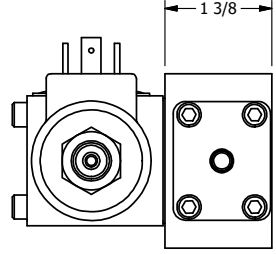

4

3

2

1

4

3

2

AAA
PRODUCTS
INTERNATIONAL

**AAA PRODUCTS
INTERNATIONAL**
7114 Harry Hines Blvd
Dallas, TX 75235

TITLE: 1/4" SIDE PORT, DBL SOL, 2 POS,
SPR CTR, SOL SHFT, CLSD CTR SPL,
ISO 4400 DIN, THREADED INDICATOR

DRAWING NO.:
DIM_SY2EDK

THE INFORMATION CONTAINED WITHIN THIS DOCUMENT IS PROPRIETARY TO AAA PRODUCTS AND MAY NOT BE DISCLOSED WITHOUT PRIOR WRITTEN CONSENT