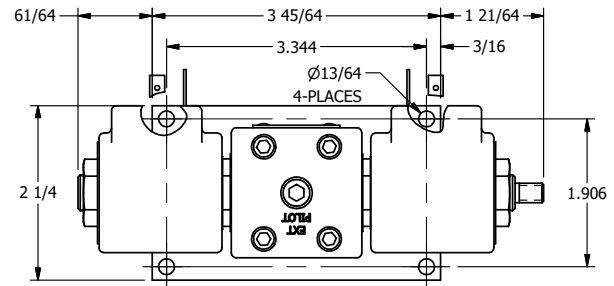

4

3

2

1

4

3

2

AAA
PRODUCTS
INTERNATIONAL

**AAA PRODUCTS
INTERNATIONAL**
7114 Harry Hines Blvd
Dallas, TX 75235

TITLE: 1/4" SIDE PORT, DBL SOL, 2 POS,
SPR CTR, SOL SHFT, CLSD CTR SPL,
ISO 4400 DIN, THREADED INDICATOR

DRAWING NO.:
DIM_SY2EDK

THE INFORMATION CONTAINED WITHIN THIS DOCUMENT IS PROPRIETARY TO AAA PRODUCTS AND MAY NOT BE DISCLOSED WITHOUT PRIOR WRITTEN CONSENT