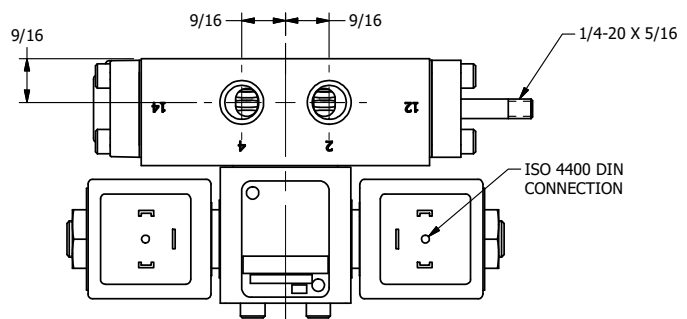

4

3

2

1

4

3

2

AAA
PRODUCTS
INTERNATIONAL

**AAA PRODUCTS
INTERNATIONAL**
7114 Harry Hines Blvd
Dallas, TX 75235

TITLE: 1/4" SIDE PORT, DBL SOL, 2 POS,
SPR CTR, SOL SHFT, CLSD CTR SPL,
ISO 4400 DIN, THREADED INDICATOR

DRAWING NO.:
DIM_SY2EDK

THE INFORMATION CONTAINED WITHIN THIS DOCUMENT IS PROPRIETARY TO AAA PRODUCTS AND MAY NOT BE DISCLOSED WITHOUT PRIOR WRITTEN CONSENT