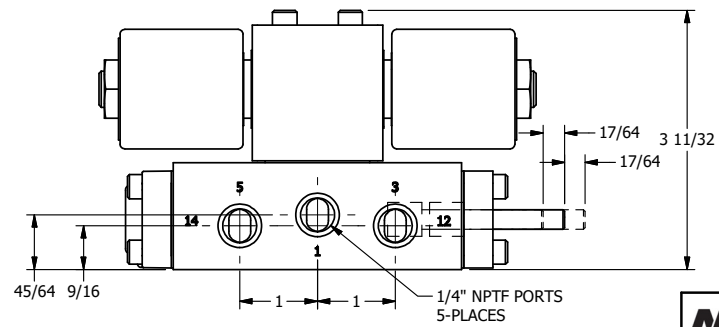

4

3

2

1

4

3

2

AAA
PRODUCTS
INTERNATIONAL

**AAA PRODUCTS
INTERNATIONAL**
7114 Harry Hines Blvd
Dallas, TX 75235

TITLE: 1/4" SIDE PORT, DBL SOL, 2 POS,
SPR CTR, SOL SHFT, CLSD CTR SPL,
ISO 4400 DIN, THREADED INDICATOR

DRAWING NO.:
DIM_SY2EDK

THE INFORMATION CONTAINED WITHIN THIS DOCUMENT IS PROPRIETARY TO AAA PRODUCTS AND MAY NOT BE DISCLOSED WITHOUT PRIOR WRITTEN CONSENT