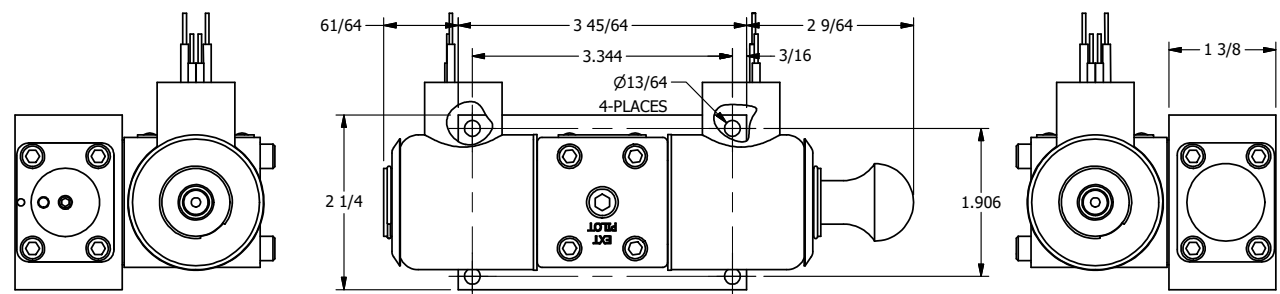

4

3

2

1

AAA
PRODUCTS
INTERNATIONAL

**AAA PRODUCTS
INTERNATIONAL**
7114 Harry Hines Blvd
Dallas, TX 75235

TITLE: 1/4" SIDE PORT, DBL SOL, 2 POS,
SPR CTR, SOL SHFT, REGEN CTR SPL,
EXPL PROOF, MAN SPL OVRD

DRAWING NO.:
DIM_SY2DXOS