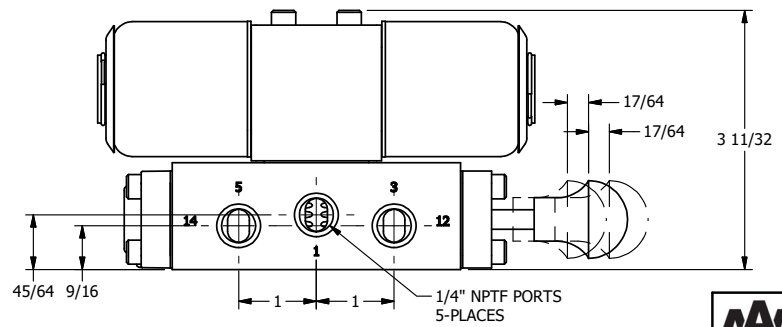

4

3

2

1

AAA
PRODUCTS
INTERNATIONAL

**AAA PRODUCTS
INTERNATIONAL**
7114 Harry Hines Blvd
Dallas, TX 75235

TITLE: 1/4" SIDE PORT, DBL SOL, 2 POS,
SPR CTR, SOL SHFT, REGEN CTR SPL,
EXPL PROOF, MAN SPL OVRD

DRAWING NO.:
DIM_SY2DXOS