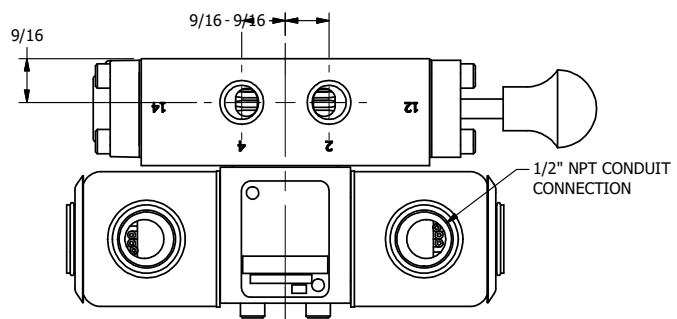

4

3

2

1

AAA
PRODUCTS
INTERNATIONAL

**AAA PRODUCTS
INTERNATIONAL**
7114 Harry Hines Blvd
Dallas, TX 75235

TITLE: 1/4" SIDE PORT, DBL SOL, 2 POS,
SPR CTR, SOL SHFT, REGEN CTR SPL,
EXPL PROOF, MAN SPL OVRD

DRAWING NO.:
DIM_SY2DXOS