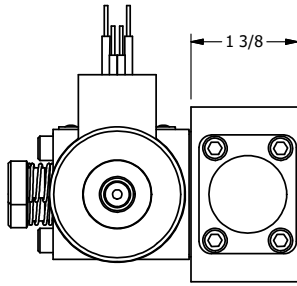

4

3

2

1

AAA
PRODUCTS
INTERNATIONAL

**AAA PRODUCTS
INTERNATIONAL**
7114 Harry Hines Blvd
Dallas, TX 75235

TITLE: 1/4" SIDE PORT, DBL SOL, 2 POS,
REGEN SPR CTR, EXPL PROOF,
LCKNG OVRD, MAN SPL OVRD

DRAWING NO.:
DIM_SY2DXOOS