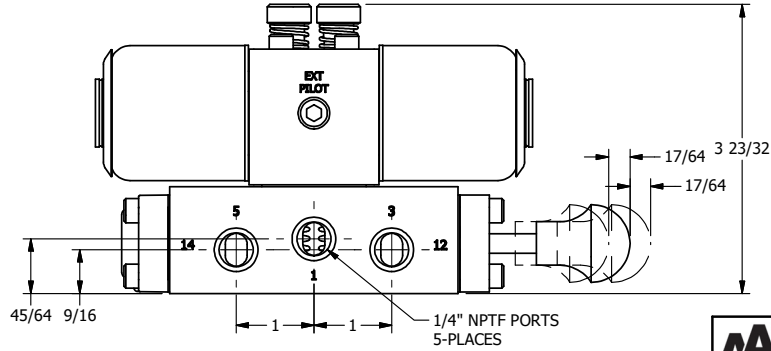

4

3

2

1

AAA
PRODUCTS
INTERNATIONAL

**AAA PRODUCTS
INTERNATIONAL**
7114 Harry Hines Blvd
Dallas, TX 75235

TITLE: 1/4" SIDE PORT, DBL SOL, 2 POS,
REGEN SPR CTR, EXPL PROOF,
LCKNG OVRD, MAN SPL OVRD

DRAWING NO.:
DIM_SY2DXOOS