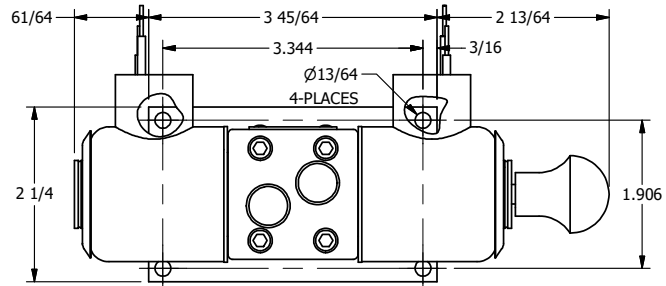

4

3

2

1

AAA
PRODUCTS
INTERNATIONAL

**AAA PRODUCTS
INTERNATIONAL**
7114 Harry Hines Blvd
Dallas, TX 75235

TITLE: 1/4" SIDE PORT, DBL SOL, 2 POS,
REGEN SPR CTR, EXPL PROOF,
LCKNG OVRD, MAN SPL OVRD

DRAWING NO.:
DIM_SY2DXOOS