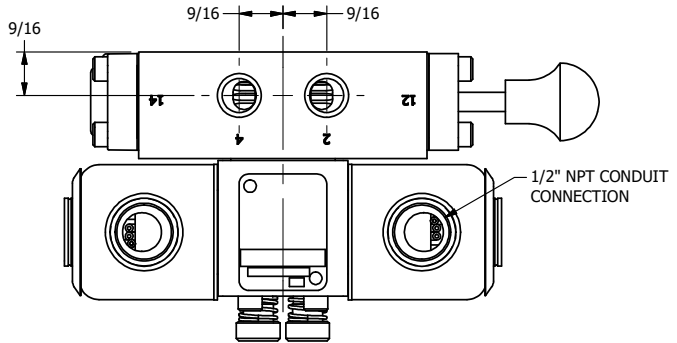

4

3

2

1

AAA
PRODUCTS
INTERNATIONAL

**AAA PRODUCTS
INTERNATIONAL**
7114 Harry Hines Blvd
Dallas, TX 75235

TITLE: 1/4" SIDE PORT, DBL SOL, 2 POS,
REGEN SPR CTR, EXPL PROOF,
LCKNG OVRD, MAN SPL OVRD

DRAWING NO.:
DIM_SY2DXOOS