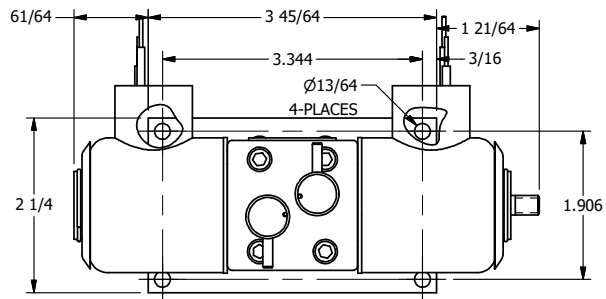

4

3

2

1

AAA
PRODUCTS
INTERNATIONAL
7114 Harry Hines Blvd
Dallas, TX 75235

TITLE: 1/4" SIDE PORT, DBL SOL, 2 POS,
REGEN SPR CTR, EXPL PROOF,
NON-LCKNG OVRD, THRD INDCTR PIN

DRAWING NO.:
DIM_SY2DXONK

THE INFORMATION CONTAINED WITHIN THIS DOCUMENT IS PROPRIETARY TO AAA PRODUCTS AND MAY NOT BE DISCLOSED WITHOUT PRIOR WRITTEN CONSENT