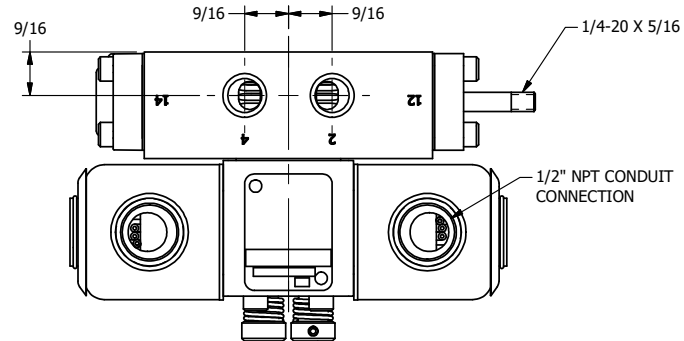

4

3

2

1

AAA
PRODUCTS
INTERNATIONAL
7114 Harry Hines Blvd
Dallas, TX 75235

TITLE: 1/4" SIDE PORT, DBL SOL, 2 POS,
REGEN SPR CTR, EXPL PROOF,
NON-LCKNG OVRD, THRD INDCTR PIN

DRAWING NO.:
DIM_SY2DXONK

THE INFORMATION CONTAINED WITHIN THIS DOCUMENT IS PROPRIETARY TO AAA PRODUCTS AND MAY NOT BE DISCLOSED WITHOUT PRIOR WRITTEN CONSENT