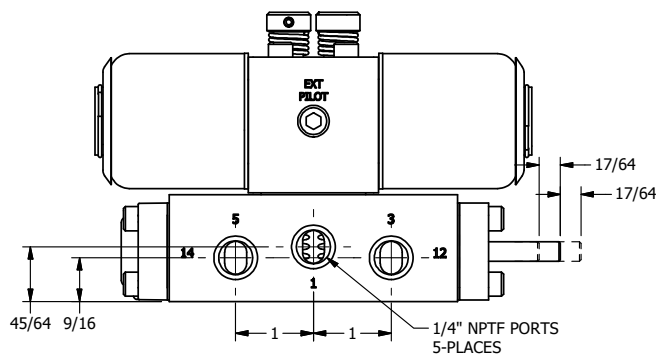

4

3

2

1

AAA
PRODUCTS
INTERNATIONAL
7114 Harry Hines Blvd
Dallas, TX 75235

TITLE: 1/4" SIDE PORT, DBL SOL, 2 POS,
REGEN SPR CTR, EXPL PROOF,
NON-LCKNG OVRD, THRD INDCTR PIN

DRAWING NO.:
DIM_SY2DXONK

THE INFORMATION CONTAINED WITHIN THIS DOCUMENT IS PROPRIETARY TO AAA PRODUCTS AND MAY NOT BE DISCLOSED WITHOUT PRIOR WRITTEN CONSENT