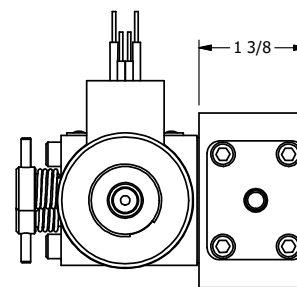

4

3

2

1

AAA
PRODUCTS
INTERNATIONAL
7114 Harry Hines Blvd
Dallas, TX 75235

TITLE: 1/4" SIDE PORT, DBL SOL, 2 POS,
REGEN SPR CTR, EXPL PROOF,
NON-LCKNG OVRD, THRD INDCTR PIN

DRAWING NO.:
DIM_SY2DXONK

THE INFORMATION CONTAINED WITHIN THIS DOCUMENT IS PROPRIETARY TO AAA PRODUCTS AND MAY NOT BE DISCLOSED WITHOUT PRIOR WRITTEN CONSENT