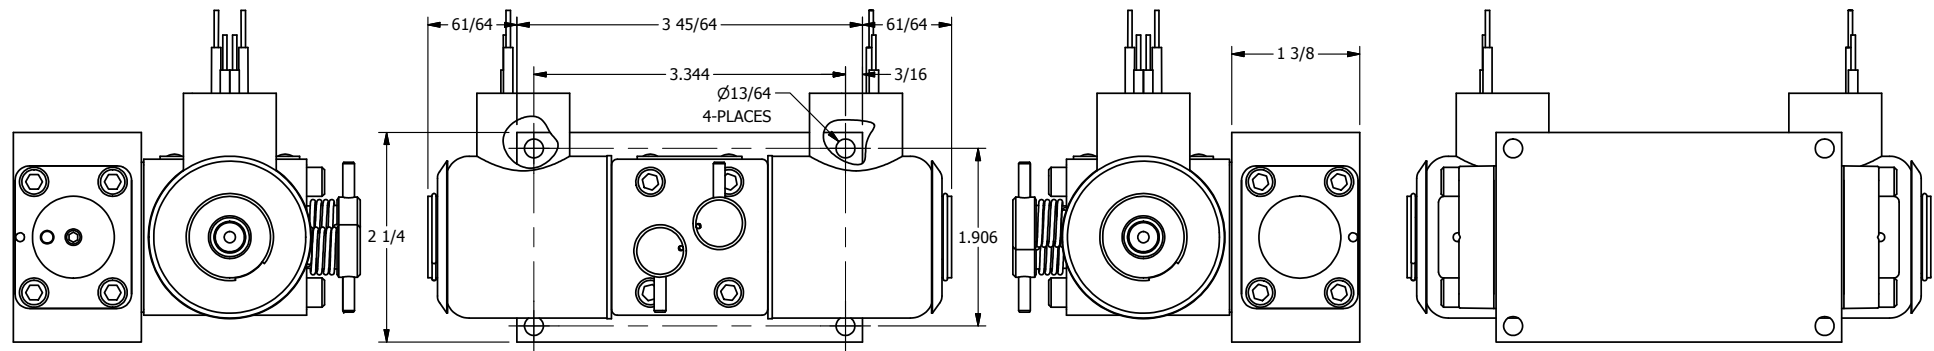

4

3

2

1

1/2" NPT CONDUIT CONNECTION

1/4" NPTF PORTS 5-PLACES

AAA
PRODUCTS
INTERNATIONAL

AAA PRODUCTS INTERNATIONAL
7114 Harry Hines Blvd
Dallas, TX 75235

TITLE: 1/4" SIDE PORT, DBL SOL, 3 POS,
SPR CTR, SOL RTRN, REGEN CTR SPL,
EXPL PROOF, NON-LCKNG OVRD

DRAWING NO.:
DIM_SY2DXON

THE INFORMATION CONTAINED WITHIN THIS DOCUMENT IS PROPRIETARY TO AAA PRODUCTS AND MAY NOT BE DISCLOSED WITHOUT PRIOR WRITTEN CONSENT