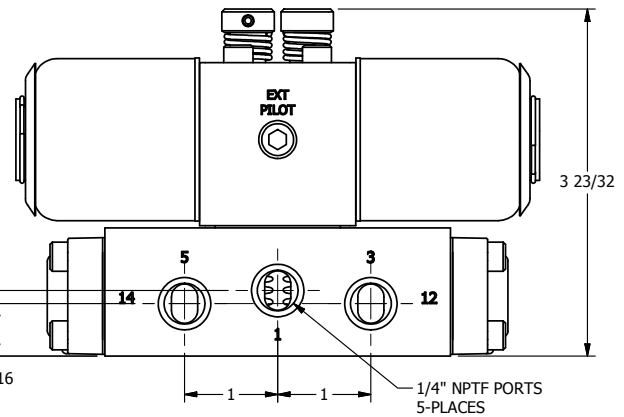

4

3

2

1

1/2" NPT CONDUIT CONNECTION

1/4" NPTF PORTS 5-PLACES

AAA
PRODUCTS
INTERNATIONAL

AAA PRODUCTS INTERNATIONAL
7114 Harry Hines Blvd
Dallas, TX 75235

TITLE: 1/4" SIDE PORT, DBL SOL, 3 POS,
SPR CTR, SOL RTRN, REGEN CTR SPL,
EXPL PROOF, NON-LCKNG OVRD

DRAWING NO.:
DIM_SY2DXON

THE INFORMATION CONTAINED WITHIN THIS DOCUMENT IS PROPRIETARY TO AAA PRODUCTS AND MAY NOT BE DISCLOSED WITHOUT PRIOR WRITTEN CONSENT