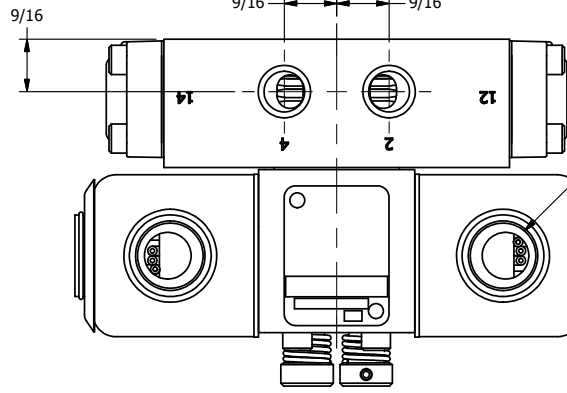

4

3

2

1

1/2" NPT CONDUIT CONNECTION

1/4" NPTF PORTS 5-PLACES

AAA
PRODUCTS
INTERNATIONAL

AAA PRODUCTS INTERNATIONAL
7114 Harry Hines Blvd
Dallas, TX 75235

TITLE: 1/4" SIDE PORT, DBL SOL, 3 POS,
SPR CTR, SOL RTRN, REGEN CTR SPL,
EXPL PROOF, NON-LCKNG OVRD

DRAWING NO.:
DIM_SY2DXON

THE INFORMATION CONTAINED WITHIN THIS DOCUMENT IS PROPRIETARY TO AAA PRODUCTS AND MAY NOT BE DISCLOSED WITHOUT PRIOR WRITTEN CONSENT