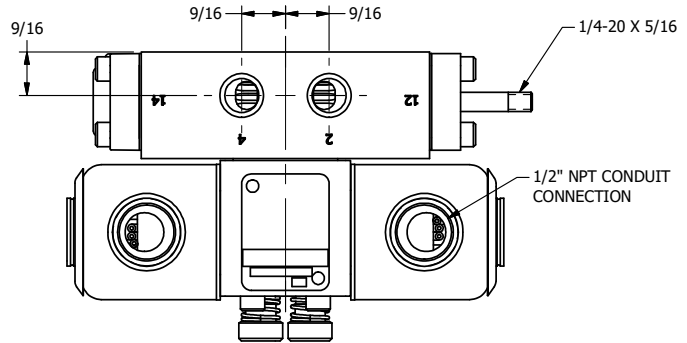

4

3

2

1

AAA
PRODUCTS
INTERNATIONAL
7114 Harry Hines Blvd
Dallas, TX 75235

TITLE: 1/4" SIDE PORT, DBL SOL, 2 POS,
REGEN SPR CTR, EXPL PROOF,
LCKNG OVRD, THREADED INDCTR PIN

DRAWING NO.:
DIM_SY2DXOK

THE INFORMATION CONTAINED WITHIN THIS DOCUMENT IS PROPRIETARY TO AAA PRODUCTS AND MAY NOT BE DISCLOSED WITHOUT PRIOR WRITTEN CONSENT