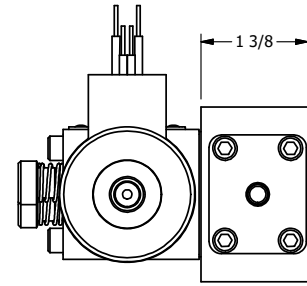

4

3

2

1

AAA
PRODUCTS
INTERNATIONAL
7114 Harry Hines Blvd
Dallas, TX 75235

TITLE: 1/4" SIDE PORT, DBL SOL, 2 POS,
REGEN SPR CTR, EXPL PROOF,
LCKNG OVRD, THREADED INDCTR PIN

DRAWING NO.:
DIM_SY2DXOK

THE INFORMATION CONTAINED WITHIN THIS DOCUMENT IS PROPRIETARY TO AAA PRODUCTS AND MAY NOT BE DISCLOSED WITHOUT PRIOR WRITTEN CONSENT