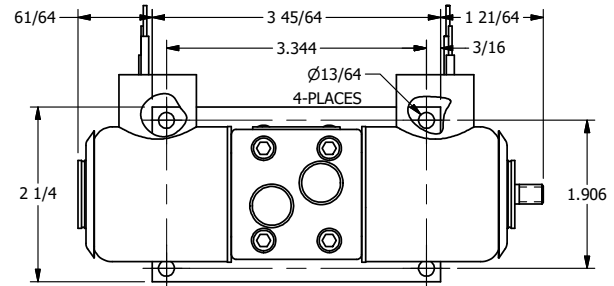

4

3

2

1

AAA
PRODUCTS
INTERNATIONAL
7114 Harry Hines Blvd
Dallas, TX 75235

TITLE: 1/4" SIDE PORT, DBL SOL, 2 POS,
REGEN SPR CTR, EXPL PROOF,
LCKNG OVRD, THREADED INDCTR PIN

DRAWING NO.:
DIM_SY2DXOK

THE INFORMATION CONTAINED WITHIN THIS DOCUMENT IS PROPRIETARY TO AAA PRODUCTS AND MAY NOT BE DISCLOSED WITHOUT PRIOR WRITTEN CONSENT