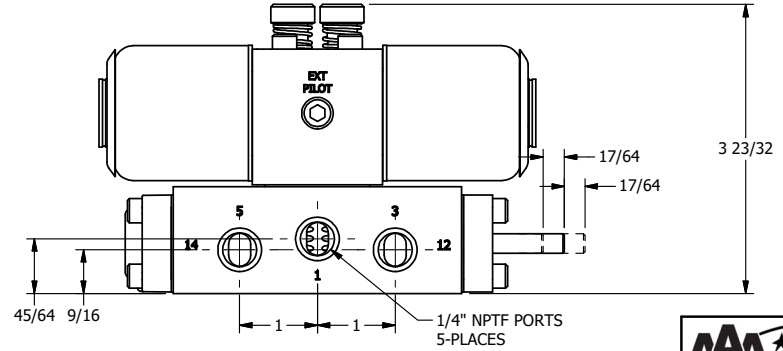

4

3

2

1

AAA
PRODUCTS
INTERNATIONAL
7114 Harry Hines Blvd
Dallas, TX 75235

TITLE: 1/4" SIDE PORT, DBL SOL, 2 POS,
REGEN SPR CTR, EXPL PROOF,
LCKNG OVRD, THREADED INDCTR PIN

DRAWING NO.:
DIM_SY2DXOK

THE INFORMATION CONTAINED WITHIN THIS DOCUMENT IS PROPRIETARY TO AAA PRODUCTS AND MAY NOT BE DISCLOSED WITHOUT PRIOR WRITTEN CONSENT